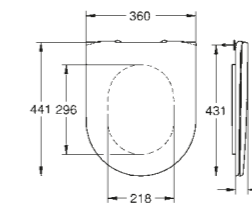

39 565 00H | Wall hung basin 60 cm with PureGuard

MATERIAL NO. COLOUR PRICE

Essence Ceramic Wall hung WC

39 571 00H Alpine White £458.64

Essence Ceramic Floor standing back to wall WC

39 573 00H Alpine White £477.90