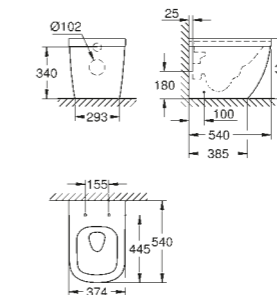

Euro Ceramic Wall hung WC set with Euro Ceramic WC seat with lid

39 554 000 Alpine White £538.62

Euro Ceramic Floor standing back to wall WC

39 339 000 Alpine White £292.82