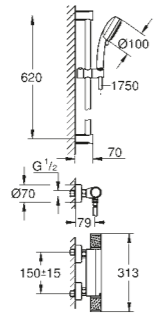

GROHE GROHTHERM 1000

MATERIAL NO. COLOUR PRICE