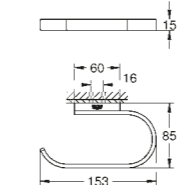

Toilet paper holder
without cover

41 068 000	Chrome	£70.68
41 068 DC0	SuperSteel	£98.94
41 068 GN0	Brushed Cool Sunrise	£113.08
41 068 DL0	Brushed Warm Sunset	£113.08
41 068 AL0	Brushed Hard Graphite	£113.08
41 220 KF0	Phantom Black	£98.94