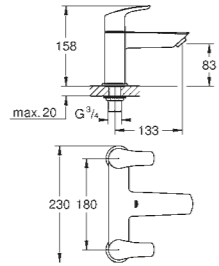

GROHE EUROSMART