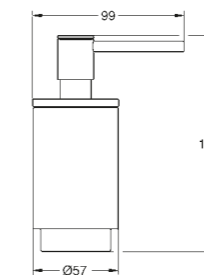

Soap dispenser
for holder 41 027 xx0

41 028 000	Chrome	£88.33
41 028 DC0	SuperSteel	£123.68
41 028 GN0	Brushed Cool Sunrise	£141.34
41 028 DL0	Brushed Warm Sunset	£141.34
41 028 AL0	Brushed Hard Graphite	£141.34
41 218 KF0	Phantom Black	£123.68