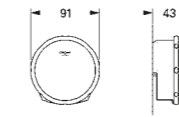

GROHE SHOWER AND BATH ACCESSORIES

MATERIAL NO. COLOUR PRICE

**Talentofill
Inlet, pop-up and waste-system**
set for final installation

19 952 000	Chrome	£77.47
19 952 DC0	SuperSteel	£327.16
19 952 GN0	Brushed Cool Sunrise	£373.90
19 952 DL0	Brushed Warm Sunset	£373.90
19 952 AL0	Brushed Hard Graphite	£373.90
19 952 243 0	Matt Black	£303.78