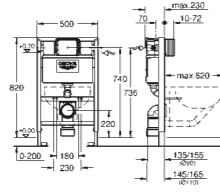

mechanical round push button actuation
water supply from bottom

39 053 000

£97.99

Flushing cistern for WC
Dual flush

mechanical round push button actuation
water supply from side

39 054 000

£97.99

GROHE RAPID SL