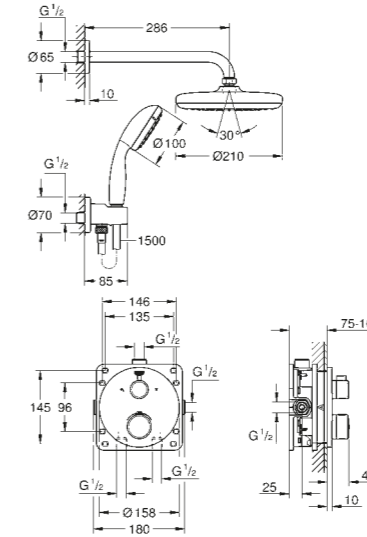

MATERIAL NO. COLOUR PRICE

Grotherm
Perfect shower set with Tempesta 210 head shower
with Tempesta 100 hand shower 2 sprays
with Rapido SmartBox

34 727 000 Chrome £844.79