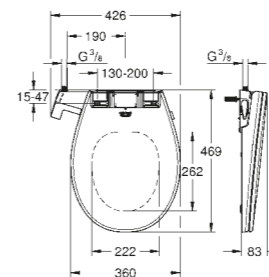

GROHE HYGIENE

HYGIENE MEETS INNOVATIVE TECHNOLOGY

Immerse yourself in the epitome of luxury and technology with GROHE Sensia Arena, a masterpiece in the realm of smart bathrooms. This intelligent shower toilet marries comfort and innovation, offering an unparalleled cleansing experience with its precise and customisable features, prioritising hygiene at every step. Beyond Sensia Arena, GROHE's portfolio of touchless products such as the Tectron Bau E redefines convenience and hygiene in the modern home.

MATERIAL NO. COLOUR PRICE

GROHE Sensia Arena
Shower toilet complete system for concealed
flushing cisterns, wall-hung

39 354 SH1 Alpine White £3,698.89

GROHE Sensia Pro
Shower toilet complete system for concealed
flushing cisterns, wall-hung

36 508 SH0 Alpine White £2,747.94

Bau Ceramic
Manual bidet seat
2 dedicated spray arms (1 for anal area, 1 for lady spray)
manually operated side handle requires no electricity
best suited for Bau Ceramic wall hung toilets

39 648 SH0 Alpine White £358.46