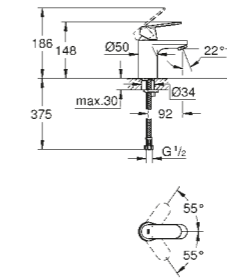

MATERIAL NO. COLOUR PRICE

Basin mixer
S-Size
with smooth body
UK version

32 824 00L Chrome

£116.93