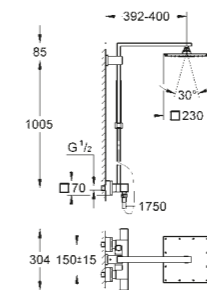

GROHE EUPHORIA SYSTEM