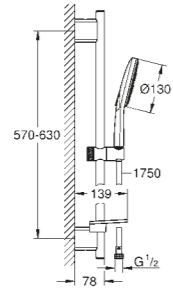

MATERIAL NO. COLOUR PRICE

Rainshower SmartActive 130
Shower rail set 3 sprays
shower rail 600 mm
with GROHE EasyReach tray

26 575 000 Chrome £223.16

Rainshower SmartActive 130 Cube
Shower rail set 3 sprays
shower rail 600 mm
with GROHE EasyReach tray

26 584 000 Chrome £223.16

RIGHT | 26 584 000 | Shower set Rainshower SmartActive 130 Cube