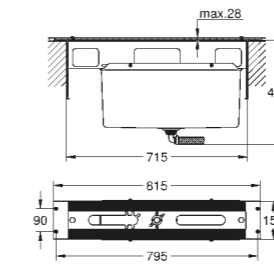

Bath combination
4-hole single-lever

25 251 001	Chrome	£1,007.53
25 251 DC1	SuperSteel	£1,410.56
25 251 DL1	Brushed Warm Sunset	£1,612.07
25 251 AL1	Brushed Hard Graphite	£1,612.07