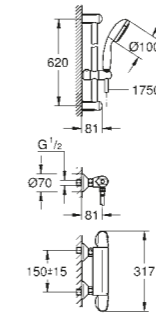

GROHE GROHTHERM 1000

GROHE COOLTOUCH, ULTIMATE COMFORT

Enjoy taking a refreshing shower more than ever before. The Grohtherm 1000 with contemporary design offers the GROHE CoolTouch compact body, ergonomically shaped metal handles, GROHE TurboStat technology and water-saving eco functions.

MATERIAL NO. COLOUR PRICE

Grohtherm 1000 Thermostatic shower mixer with shower set

Consisting of:
Grohtherm 1000 thermostatic shower mixer
Tempesta 100 shower rail set 2 sprays

34 820 004 Chrome £309.19

Grohtherm 1000 Cosmopolitan Thermostatic shower mixer with shower set

Consisting of:
Grohtherm 1000 Cosmopolitan thermostatic shower mixer
Euphoria 110 Mono shower set

34 437 000 Chrome £375.64

Grohtherm 1000 Performance Thermostatic shower mixer with shower set

Consisting of:
Grohtherm 1000 Performance thermostatic shower mixer
Tempesta 100 shower rail set 2 sprays

120140 Chrome £283.94