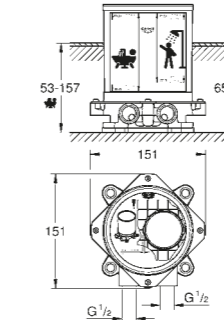

MATERIAL NO. COLOUR PRICE

Bath mixer
floor mounted
rough-in set (45 984 001) required for final installation
23 792 001 Chrome £2,109.44
23 792 DC1 SuperSteel £2,953.21
23 792 AL1 Brushed Hard Graphite £3,375.08