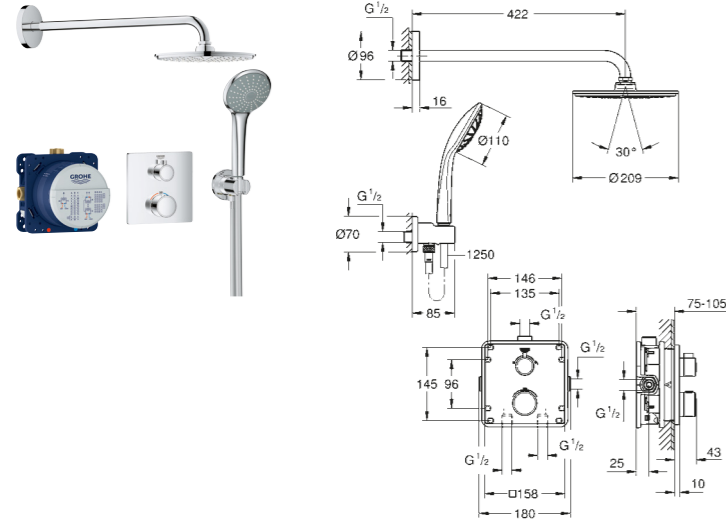

GROHTHERM 2 HANDLE CONCEALED SHOWER

MATERIAL NO. COLOUR PRICE

Grohtherm Square
Perfect shower set with Rainshower Cosmopolitan
210 metal head shower
with Euphoria 110 Mono hand shower 1 spray
with Rapido SmartBox

34 734 000 Chrome £1,286.59