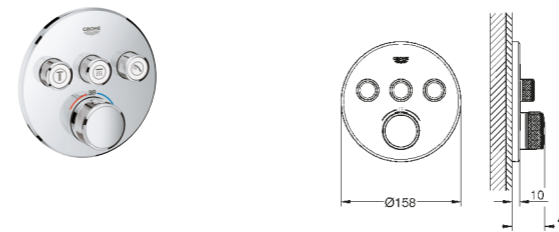

MATERIAL NO. COLOUR PRICE

Grohtherm SmartControl
Thermostat for concealed installation with 2 valves
set for final installation for
GROHE Rapido SmartBox 35 600 000

29 119 000	Chrome	£721.96
29 119 DC0	SuperSteel	£1,010.72
29 119 GN0	Brushed Cool Sunrise	£1,155.13
29 119 DL0	Brushed Warm Sunset	£1,155.13
29 119 AL0	Brushed Hard Graphite	£1,155.13
29 507 KF0	Phantom Black	£1,010.72

Grohtherm SmartControl
Thermostat for concealed installation with 3 valves
set for final installation for
GROHE Rapido SmartBox 35 600 000

29 121 000	Chrome	£780.89
29 121 DC0	SuperSteel	£1,093.24
29 121 GN0	Brushed Cool Sunrise	£1,249.42
29 121 DL0	Brushed Warm Sunset	£1,249.42
29 121 AL0	Brushed Hard Graphite	£1,249.42
29 508 KF0	Phantom Black	£1,093.24

Grohtherm SmartControl
Thermostat for concealed installation with 2 valves
set for final installation for
GROHE Rapido SmartBox 35 600 000

29 124 000	Chrome	£721.96
29 124 DC0	SuperSteel	£1,010.72
29 124 GN0	Brushed Cool Sunrise	£1,155.13
29 124 DL0	Brushed Warm Sunset	£1,155.13
29 124 AL0	Brushed Hard Graphite	£1,155.13

Grohtherm SmartControl
Thermostat for concealed installation with 3 valves
set for final installation for
GROHE Rapido SmartBox 35 600 000

29 126 000	Chrome	£780.89
29 126 DC0	SuperSteel	£1,093.24
29 126 GN0	Brushed Cool Sunrise	£1,249.42
29 126 DL0	Brushed Warm Sunset	£1,249.42
29 126 AL0	Brushed Hard Graphite	£1,249.42