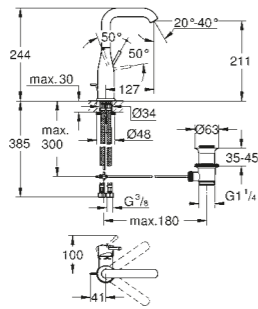

GROHE ESSENCE

MATERIAL NO. COLOUR PRICE

Basin mixer
L-Size
includes pop-up waste set

24 174 001	Chrome	£279.29
24 174 DC1	SuperSteel	£391.00
24 174 GN1	Brushed Cool Sunrise	£446.86
24 174 DL1	Brushed Warm Sunset	£446.86
24 174 AL1	Brushed Hard Graphite	£446.86
24 177 KF1	Phantom Black	£381.11