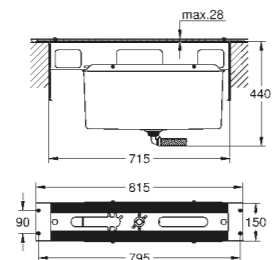

4/5-hole bath combination (optional)
baseframe for installation
under tiled surround
29 037 000 £1,071.97