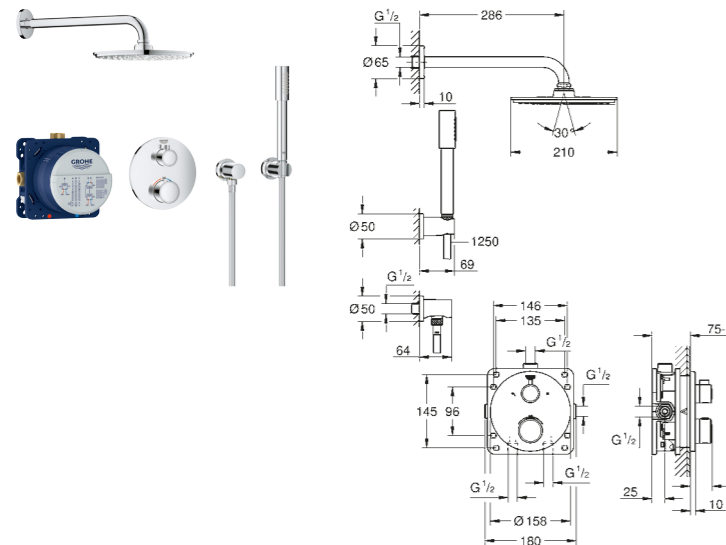

Grohtherm
Perfect shower set with Rainshower Cosmopolitan
210 metal head shower
with Sena Stick hand shower 1 spray
with Rapido SmartBox

34 732 000 Chrome £1,499.51