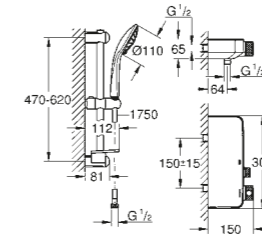

34 281 001 **Chrome** **£578.24**

34 281 001 | Thermostatic shower mixer with shower set Power&Soul Cosmopolitan 130

GROHE GROHTHERM SMARTCONTROL

PUTS YOU IN CONTROL OF EVERY ASPECT

The Grotherm SmartControl thermostatic shower mixer set has been designed to be wall-mounted and oozes laid-back style, and lets you start the shower and vary the water volume via the push-turn control. Saving water couldn't be simpler – just switch the flow rate from full to EcoJoy.