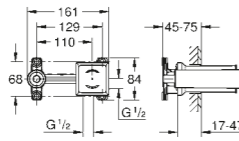

£637.78

GROHE EUROCUBE

MATERIAL NO.	COLOUR	PRICE
--------------	--------	-------

2-hole basin mixer

Wall mounted
S-Size, 171 mm
concealed body (23 200 002) required for final installation

19 895 000	Chrome	£355.13
19 895 DC0	SuperSteel	£497.18
19 895 AL0	Brushed Hard Graphite	£568.21