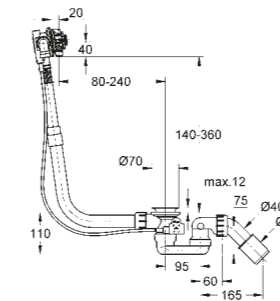

**Talentofill
Inlet, pop-up and waste-system**
for normal baths

28 990 000	£205.60