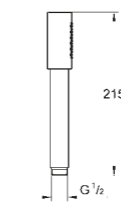

**Euphoria Cosmopolitan Stick
Hand shower 1 spray**

27 400 000 Chrome £66.36
22 126 KF0 Phantom Black £92.89