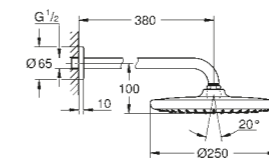

GROHE HEAD SHOWERS

ELEVATE YOUR SHOWER EXPERIENCE

Round or square? Large or small? GROHE shower heads come in all shapes and sizes to match your design and budget requirements. All designs feature GROHE DreamSpray technology for a luxurious full spray and unbeatable showering enjoyment, while SpeedClean shower nozzles prevent the build up of limescale.

MATERIAL NO. COLOUR PRICE

Tempesta 250
Head shower set 1 spray
for wall
shower arm 380 mm

26 663 000 Chrome

£275.28

Tempesta 250
Head shower set 1 spray
for ceiling
shower arm 380 mm

26 664 000 Chrome

£222.24

Rainshower Cosmopolitan 310
Head shower set 1 spray
for wall
shower arm 380 mm
material: metal

26 066 000 Chrome £727.73
26 066 DC0 SuperSteel £1,018.82
26 066 GN0 Brushed Cool Sunrise £1,237.14
26 066 DL0 Brushed Warm Sunset £1,237.14
26 066 AL0 Brushed Hard Graphite £1,237.14

Rainshower Cosmopolitan 310
Head shower set 1 spray
for ceiling
shower arm 142 mm
material: metal

26 067 000 Chrome £727.73
26 067 DC0 SuperSteel £1,018.82
26 067 GN0 Brushed Cool Sunrise £1,237.14
26 067 DL0 Brushed Warm Sunset £1,237.14
26 067 AL0 Brushed Hard Graphite £1,237.14