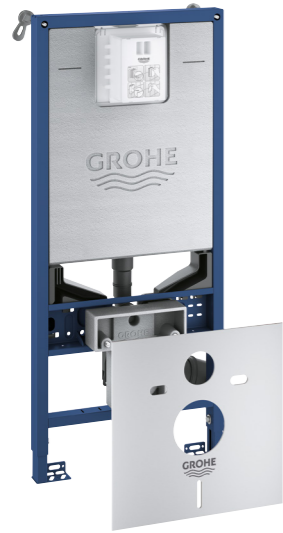

GROHE RAPID SLX