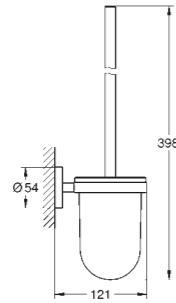

GROHE ESSENTIALS