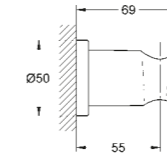

MATERIAL NO. COLOUR PRICE

Rainshower Wall hand Shower holder

27 074 000	Chrome	£45.10
27 074 DC0	SuperSteel	£63.13
27 074 GNO	Brushed Cool Sunrise	£76.66
27 074 DL0	Brushed Warm Sunset	£76.66
27 074 AL0	Brushed Hard Graphite	£76.66
22 117 KF0	Phantom Black	£63.13