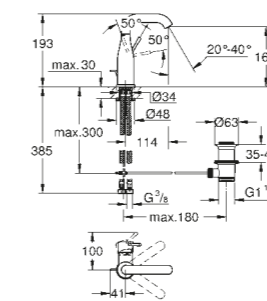

Basin mixer
S-Size
includes pop-up waste set

MATERIAL NO.	COLOUR	PRICE
24 173 001	Chrome	£254.53
24 173 DC1	SuperSteel	£356.34
24 173 DL1	Brushed Warm Sunset	£407.27
24 173 GN1	Brushed Cool Sunrise	£407.27
24 173 AL1	Brushed Hard Graphite	£407.27
24 176 KF1	Phantom Black	£346.45