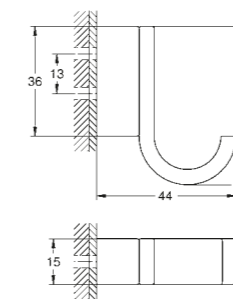

Robe hook

41 039 000	Chrome	£31.80
41 039 DC0	SuperSteel	£44.53
41 039 GN0	Brushed Cool Sunrise	£50.89
41 039 DL0	Brushed Warm Sunset	£50.89
41 039 AL0	Brushed Hard Graphite	£50.89
41 216 KF0	Phantom Black	£44.53