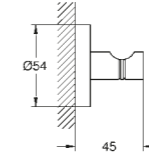

MATERIAL NO.	COLOUR	PRICE
Robe hook		
40 364 001	Chrome	£23.18
40 364 DC1	SuperSteel	£32.46
40 364 GN1	Brushed Cool Sunrise	£37.10
40 364 DL1	Brushed Warm Sunset	£37.10
40 364 AL1	Brushed Hard Graphite	£37.10
1024602430	Matt Black	£30.14