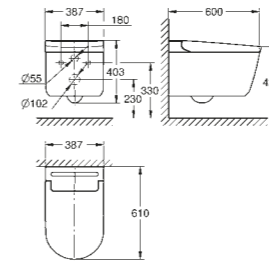

GROHE HYGIENE

HYGIENE MEETS INNOVATIVE TECHNOLOGY

Immerse yourself in the epitome of luxury and technology with GROHE Sensia Arena, a masterpiece in the realm of smart bathrooms. This intelligent shower toilet marries comfort and innovation, offering an unparalleled cleansing experience with its precise and customisable features, prioritising hygiene at every step. Beyond Sensia Arena, GROHE's portfolio of touchless products such as the Tectron Bau E redefines convenience and hygiene in the modern home.

MATERIAL NO. COLOUR PRICE

GROHE Sensia Arena
Shower toilet complete system for concealed
flushing cisterns, wall-hung

39 354 SH1 Alpine White £3,698.89

GROHE Sensia Pro
Shower toilet complete system for concealed
flushing cisterns, wall-hung

36 508 SH0 Alpine White £2,747.94

Bau Ceramic
Manual bidet seat
2 dedicated spray arms (1 for anal area, 1 for lady spray)
manually operated side handle requires no electricity
best suited for Bau Ceramic wall hung toilets

39 648 SH0 Alpine White £358.46