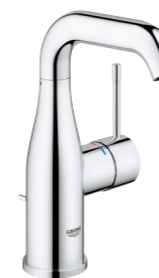

Basin mixer
S-Size
with smooth body
with GROHE SilkMove ES

MATERIAL NO.	COLOUR	PRICE
24 179 001	Chrome	£217.42