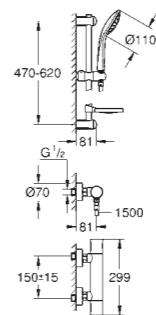

Grohtherm 1000 Thermostatic shower mixer with shower set

Consisting of:
Grohtherm 1000 thermostatic shower mixer
Tempesta 100 shower rail set 2 sprays

34 820 004 Chrome £309.19