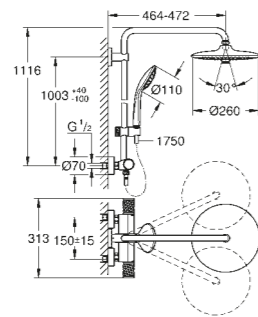

GROHE EUPHORIA SYSTEM