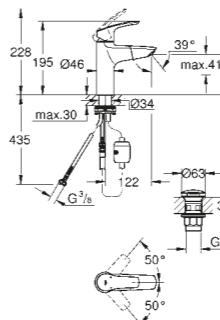

Basin mixer
S-Size
with smooth body
UK version
with GROHE SilkMove ES

32 154 003 Chrome

£105.84