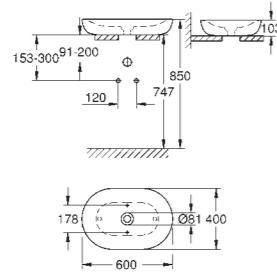

GROHE ESSENCE CERAMIC