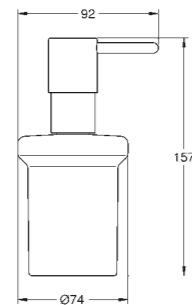

GROHE ESSENTIALS

MATERIAL NO. COLOUR PRICE

Toilet brush set

40 374 001	Chrome	£69.32
40 374 DC1	SuperSteel	£97.04
40 374 GN1	Brushed Cool Sunrise	£110.90
40 374 DL1	Brushed Warm Sunset	£110.90
40 374 AL1	Brushed Hard Graphite	£110.90
1024682430	Matt Black	£90.12

Glass/soap dish holder

for crystal glass (40 372 001), soap dish (40 368 001) or soap dispenser (40 394 001)

40 369 001	Chrome	£42.35
40 369 DC1	SuperSteel	£59.30
40 369 GN1	Brushed Cool Sunrise	£67.78
40 369 DL1	Brushed Warm Sunset	£67.78
40 369 AL1	Brushed Hard Graphite	£67.78
1024662430	Matt Black	£55.07

Soap dispenser

for holder 40 369 xx1

40 394 001	Chrome	£34.66
40 394 DC1	SuperSteel	£48.53
40 394 GN1	Brushed Cool Sunrise	£55.45
40 394 DL1	Brushed Warm Sunset	£55.45
40 394 AL1	Brushed Hard Graphite	£55.45
1024702430	Matt Black	£45.05

RIGHT | 40 374 001 | Essentials Toilet brush set