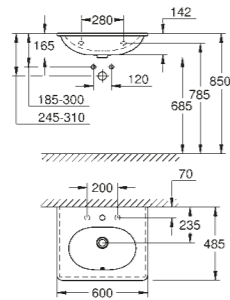

GROHE ESSENCE CERAMIC