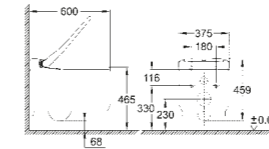

GROHE HYGIENE

HYGIENE MEETS INNOVATIVE TECHNOLOGY

Immerse yourself in the epitome of luxury and technology with GROHE Sensia Arena, a masterpiece in the realm of smart bathrooms. This intelligent shower toilet marries comfort and innovation, offering an unparalleled cleansing experience with its precise and customisable features, prioritising hygiene at every step. Beyond Sensia Arena, GROHE's portfolio of touchless products such as the Tectron Bau E redefines convenience and hygiene in the modern home.

MATERIAL NO. COLOUR PRICE

GROHE Sensia Arena
Shower toilet complete system for concealed
flushing cisterns, wall-hung

39 354 SH1 Alpine White £3,698.89

GROHE Sensia Pro
Shower toilet complete system for concealed
flushing cisterns, wall-hung

36 508 SH0 Alpine White £2,747.94

Bau Ceramic
Manual bidet seat
2 dedicated spray arms (1 for anal area, 1 for lady spray)
manually operated side handle requires no electricity
best suited for Bau Ceramic wall hung toilets

39 648 SH0 Alpine White £358.46