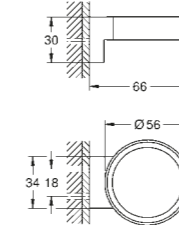

MATERIAL NO. COLOUR PRICE

Glass/soap dish holder
for Selection soap dispenser (41 028 xx0/41 218 KF0) or Selection glass (41 029 000)

41 027 000	Chrome	£88.33
41 027 DC0	SuperSteel	£123.68
41 027 GN0	Brushed Cool Sunrise	£141.34
41 027 DL0	Brushed Warm Sunset	£141.34
41 027 AL0	Brushed Hard Graphite	£141.34
41 217 KF0	Phantom Black	£123.68