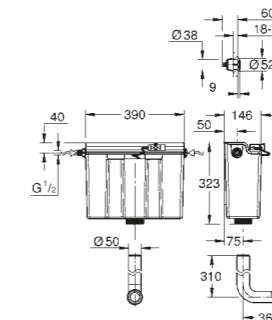

Flushing cistern for WC
Dual flush

mechanical round push button actuation
water supply from side

39 054 000

£97.99