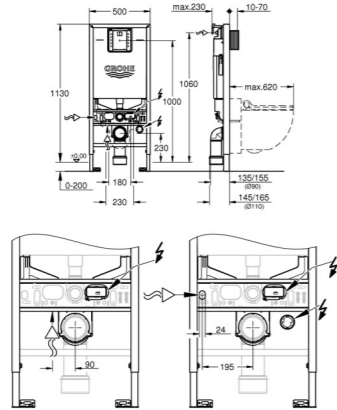

GROHE RAPID SLX