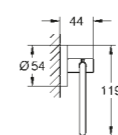

MATERIAL NO.	COLOUR	PRICE
Towel rail 60 cm		
40 366 001	Chrome	£67.39
40 366 DC1	SuperSteel	£94.34
40 366 GN1	Brushed Cool Sunrise	£107.82
40 366 DL1	Brushed Warm Sunset	£107.82
40 366 AL1	Brushed Hard Graphite	£107.82
1022512430	Matt Black	£87.61