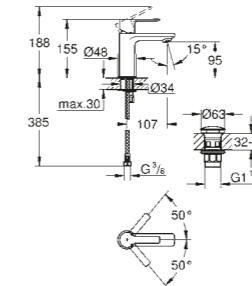

GROHE LINEARE

SENSUAL MINIMALISM

The cosmopolitan aesthetic of Lineare is minimal yet highly inviting. In keeping with the concept of minimalism, Lineare has been reduced to only the necessary elements to achieve the thinnest possible appearance. The line is based on a composition of two simple geometric structures – cylindrical bodies and thin rectangular forms of the handle and spout create beautiful harmonious compositions.

Basin mixer
XS-Size
with smooth body
with push-open waste set

23 791 001	Chrome	£256.36
23 791 DC1	SuperSteel	£358.92
23 791 AL1	Brushed Hard Graphite	£410.18

Basin mixer
S-Size
with smooth body
with push-open waste set

23 106 001	Chrome	£273.46
23 106 DC1	SuperSteel	£382.84
23 106 AL1	Brushed Hard Graphite	£437.53

Basin mixer
L-Size
includes pop-up waste set

23 296 001	Chrome	£381.88
23 296 DC1	SuperSteel	£534.62
23 296 AL1	Brushed Hard Graphite	£611.00

2-hole basin mixer
Wall mounted
M-Size, 149 mm
concealed body (23 571 000) required for final installation:
£323.50

19 409 001	Chrome	£332.06
19 409 DC1	SuperSteel	£464.88
19 409 AL1	Brushed Hard Graphite	£531.28