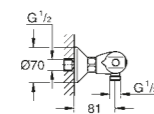

Grotherm 1000 Performance Thermostatic shower mixer with shower set

Consisting of:
Grotherm 1000 Performance thermostatic shower mixer
Tempesta Cosmopolitan 100 shower rail set 2 sprays

34 787 000 Chrome £288.98