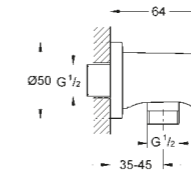

Rainshower Shower outlet elbow

27 057 000	Chrome	£70.48
27 057 DC0	SuperSteel	£98.65
27 057 GNO	Brushed Cool Sunrise	£119.80
27 057 DL0	Brushed Warm Sunset	£119.80
27 057 AL0	Brushed Hard Graphite	£119.80
22 118 KF0	Phantom Black	£98.65