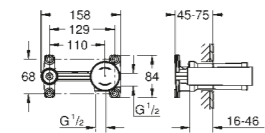

2-hole basin mixer
Wall mounted
M-Size, 183 mm
concealed body (23 571 000) required for final installation

29 192 001	Chrome	£279.29
29 192 DC1	SuperSteel	£391.00
29 192 GN1	Brushed Cool Sunrise	£446.86
29 192 DL1	Brushed Warm Sunset	£446.86
29 192 AL1	Brushed Hard Graphite	£446.86
29 192 KF1	Phantom Black	£391.00