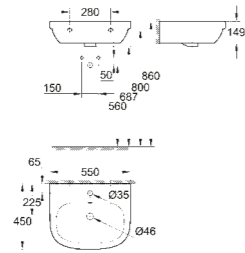

39 330 001 Alpine White £137.26

GROHE EURO CERAMIC

MATERIAL NO.	COLOUR	PRICE
--------------	--------	-------

Euro Ceramic Compact handrinse basin wall hung		
39 327 000	Alpine White	£110.76

Euro Ceramic Wash basin 55 wall hung		
39 336 000	Alpine White	£136.25