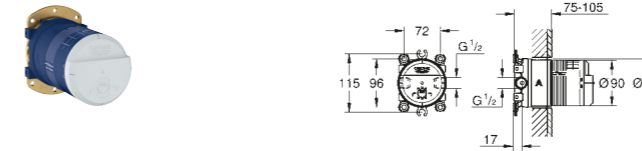

GROHE HEAD SHOWERS

MATERIAL NO. COLOUR PRICE

Rainshower
Universal rough-in box
for head shower set
2 inlets

26 484 000 £143.66