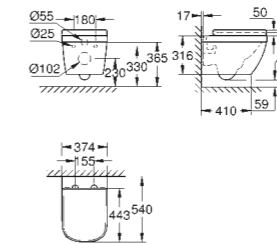

39 554 000 | Wall hung WC set

MATERIAL NO. COLOUR PRICE

Euro Ceramic Bundle close coupled WC

Consisting of:
Euro Ceramic WC
Euro Ceramic cistern
Euro Ceramic WC seat with lid

39 462 000 Alpine White £652.90