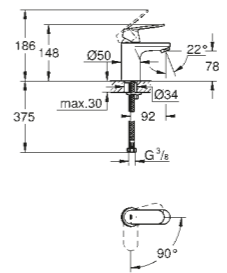

32 824 00L | S-size basin mixer with smooth body UK version

MATERIAL NO. COLOUR PRICE

Basin mixer
S-Size
with smooth body
UK version

32 824 00L Chrome

£116.93

Basin mixer
S-Size
with smooth body
UK version
with GROHE SilkMove ES