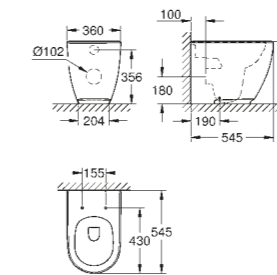

Essence Ceramic Floor standing back to wall WC

39 573 00H Alpine White £477.90