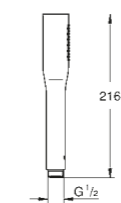

MATERIAL NO. COLOUR PRICE

**Euphoria Cosmopolitan Stick
Wall holder set 1 spray**
with wall shower holder
with Silverflex shower hose 1,500 mm

27 369 000 Chrome £91.79

**Euphoria Cosmopolitan Stick
Hand shower 1 spray**