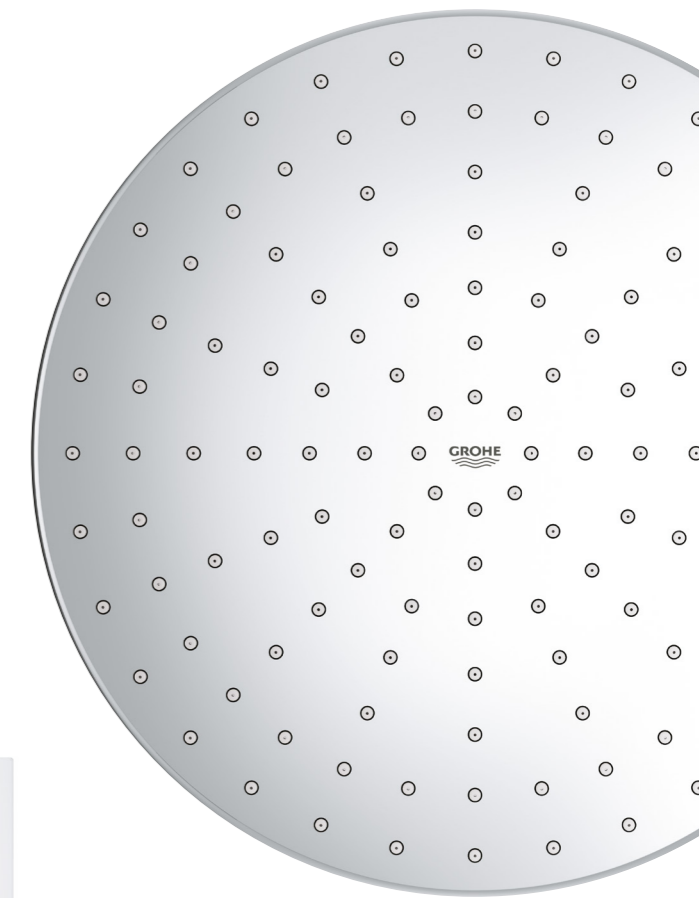

SMARTCONTROL SHOWER SYSTEMS

Innovative Push – Turn – Shower operation powered by GROHE SmartControl.

RIGHT | 26 087 000 | Euphoria Cube 230 System

Tempesta 250 Cube

Rainshower Cosmopolitan 310

Euphoria 260

Rainshower Smartactive 310

Rainshower SmartActive 310 Cube

Rainshower Allure 230

Rainshower Mono 310

Rainshower Cosmopolitan 210

GROHE GROHTHERM 1000

GROHE COOLTOUCH, ULTIMATE COMFORT

Enjoy taking a refreshing shower more than ever before. The Grohtherm 1000 with contemporary design offers the GROHE CoolTouch compact body, ergonomically shaped metal handles, GROHE TurboStat technology and water-saving eco functions.