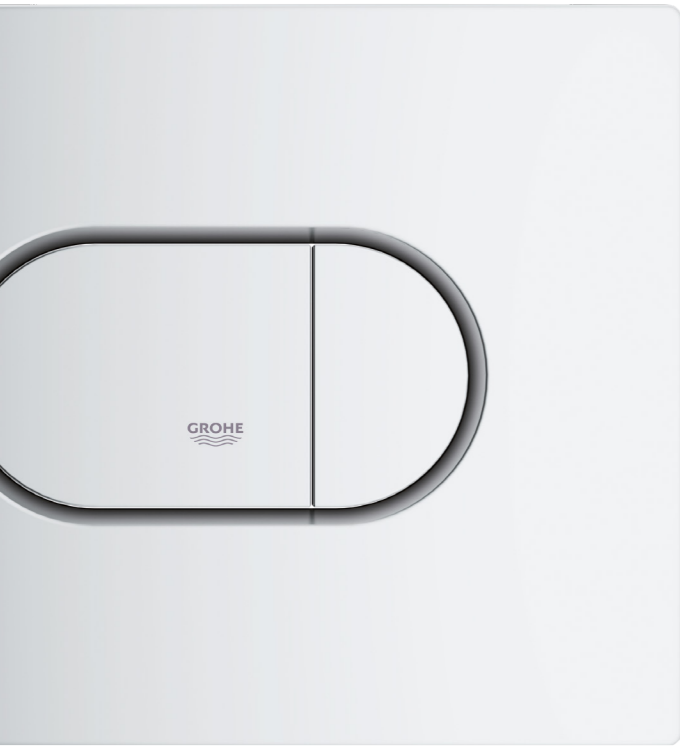

37 535 000	Chrome	£101.60
37 535 DC0	SuperSteel	£221.96
37 535 GN0	Brushed Cool Sunrise	£221.96
37 535 DL0	Brushed Warm Sunset	£221.96
37 535 AL0	Brushed Hard Graphite	£221.96

Arena Cosmopolitan S
Flush plate for dual flush or start & stop actuation
for vertical installation
inspection shaft required for final installation (40 911 000)
if installed with Rapid SL. Not required for Rapid SLX

37 624 000	Chrome	£123.38
37 624 DC0	SuperSteel	£222.11
37 624 GN0	Brushed Cool Sunrise	£222.08
37 624 DL0	Brushed Warm Sunset	£222.08
37 624 AL0	Brushed Hard Graphite	£222.08

RIGHT | 39 598 000 | Rapid SLX 3-in-1 set for WC