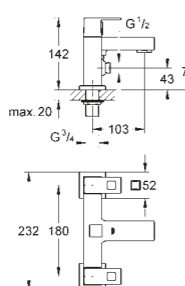

Separate concealed body

For 2-hole basin mixer

23 200 002		£323.65
------------	--	---------

Two-handled bath filler

deck mounted

25 136 000	Chrome	£512.21
------------	--------	---------

Two-handled bath/shower filler