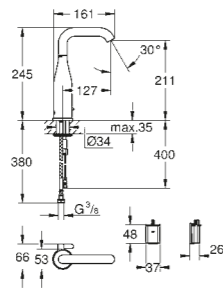

GROHE HYGIENE