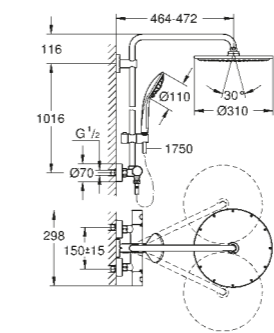

GROHE EUPHORIA SHOWER SYSTEM

UPDATE YOUR SHOWER

Bring a fresh look and superior safety features to your bathroom with the updated GROHE Euphoria range of shower systems. With a slim, spacious design and more options to adapt to your personal style, GROHE Euphoria is the easy way to put the joy back into your bathroom.

MATERIAL NO. COLOUR PRICE

Euphoria System 310
Shower system with thermostatic mixer for wall mounting

26 075 001 Chrome £793.78

Euphoria System 310
Shower system with thermostatic mixer for wall mounting with metal head shower

26 075 DC0 SuperSteel £1,315.42
26 075 GN0 Brushed Cool Sunrise £1,597.30
26 075 DL0 Brushed Warm Sunset £1,597.30
26 075 AL0 Brushed Hard Graphite £1,597.30