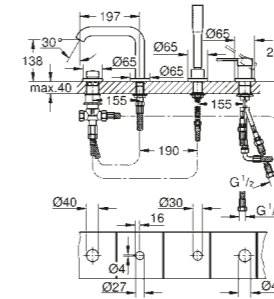

GROHE ESSENCE

Bath combination
4-hole single-lever

25 251 001	Chrome	£1,007.53
25 251 DC1	SuperSteel	£1,410.56
25 251 DL1	Brushed Warm Sunset	£1,612.07
25 251 AL1	Brushed Hard Graphite	£1,612.07