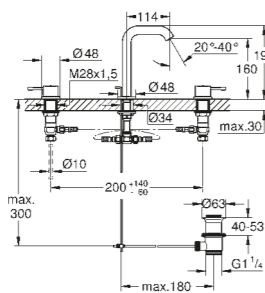

3-hole basin mixer
deck mounted
M-Size, low spout
includes pop-up waste set

20 296 001	Chrome	£355.28