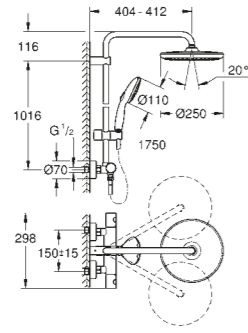

26 670 000 **Chrome** **£558.96**

Tempesta Cosmopolitan System 250 Cube
Shower system with bath thermostat for wall mounting with Tempesta Cosmopolitan 100 hand shower

26 689 000 **Chrome** **£558.96**

GROHE TEMPESTA SYSTEM