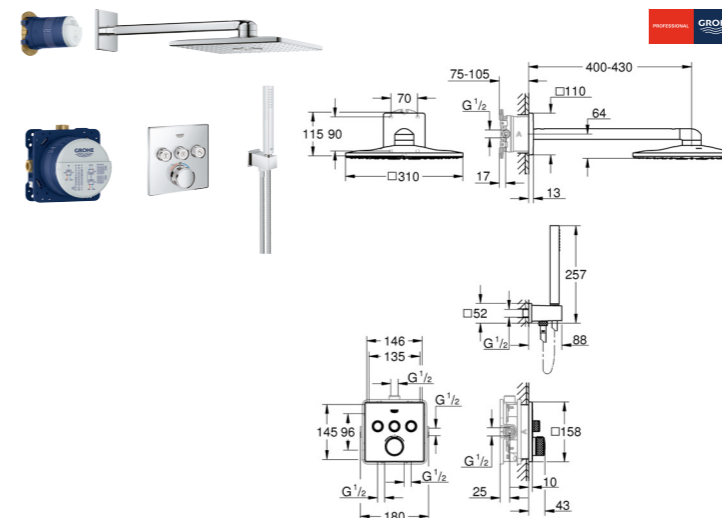

Grotherm SmartControl Perfect shower set with Rainshower SmartActive 310 Cube head shower
head shower with 2 sprays
with Euphoria 260 head shower 3 sprays
with Rapido SmartBox

34 804 000 Chrome £1,919.99