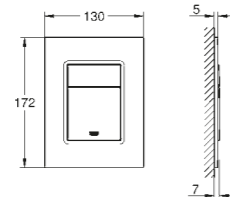

Rapid SLX
3-in-1 set for WC, 1.13 m installation height with integrated socket and shower toilet connection

Consisting of:
front wall brackets
set for noise protection
flow manager

39 598 000 £367.12