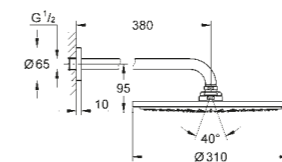

Tempesta 250
Head shower set 1 spray
for ceiling
shower arm 380 mm

26 664 000 Chrome

£222.24