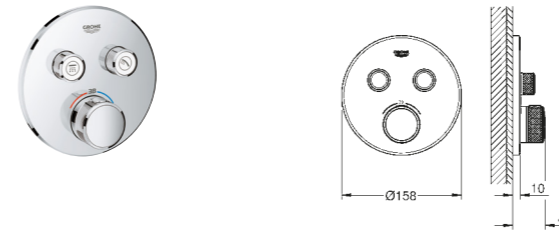

MATERIAL NO. COLOUR PRICE

Grohtherm SmartControl
Thermostat for concealed installation with 2 valves
set for final installation for
GROHE Rapido SmartBox 35 600 000

29 119 000	Chrome	£721.96
29 119 DC0	SuperSteel	£1,010.72
29 119 GN0	Brushed Cool Sunrise	£1,155.13
29 119 DL0	Brushed Warm Sunset	£1,155.13
29 119 AL0	Brushed Hard Graphite	£1,155.13
29 507 KF0	Phantom Black	£1,010.72

Grohtherm SmartControl
Thermostat for concealed installation with 3 valves
set for final installation for
GROHE Rapido SmartBox 35 600 000

29 121 000	Chrome	£780.89
29 121 DC0	SuperSteel	£1,093.24
29 121 GN0	Brushed Cool Sunrise	£1,249.42
29 121 DL0	Brushed Warm Sunset	£1,249.42
29 121 AL0	Brushed Hard Graphite	£1,249.42
29 508 KF0	Phantom Black	£1,093.24

Grohtherm SmartControl
Thermostat for concealed installation with 2 valves
set for final installation for
GROHE Rapido SmartBox 35 600 000

29 124 000	Chrome	£721.96
29 124 DC0	SuperSteel	£1,010.72
29 124 GN0	Brushed Cool Sunrise	£1,155.13
29 124 DL0	Brushed Warm Sunset	£1,155.13
29 124 AL0	Brushed Hard Graphite	£1,155.13

Grohtherm SmartControl
Thermostat for concealed installation with 3 valves
set for final installation for
GROHE Rapido SmartBox 35 600 000

29 126 000	Chrome	£780.89
29 126 DC0	SuperSteel	£1,093.24
29 126 GN0	Brushed Cool Sunrise	£1,249.42
29 126 DL0	Brushed Warm Sunset	£1,249.42
29 126 AL0	Brushed Hard Graphite	£1,249.42