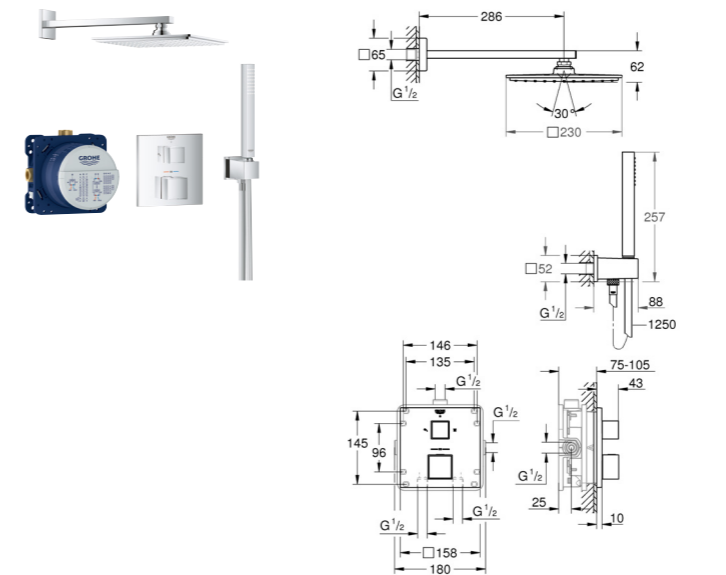

Grohtherm Cube
Perfect shower set with Rainshower 230 Cube metal
head shower
with Euphoria Cube Stick hand shower 1 spray
with Rapido SmartBox

34 741 000 Chrome £1,700.58