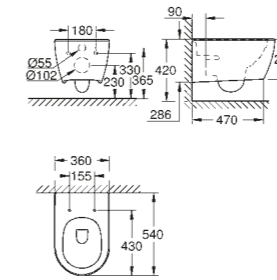

MATERIAL NO. COLOUR PRICE

Essence Ceramic Wall hung WC

39 571 00H Alpine White £458.64