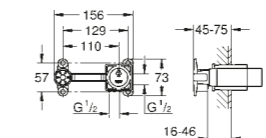

GROHE PLUS

ACCURACY THAT GOES BEYOND DESIGN

GROHE Plus is a design that takes its inspiration from the arc, a shape that offers both strength and lightness. By combining the curves of a circle and the crisp, clean lines of a cube, GROHE Plus creates an exciting, architectural silhouette, ideal for innovative bathrooms. GROHE Plus represents accuracy, strength and stability, coupled with features that offer comfort, convenience and control.

MATERIAL NO.	COLOUR	PRICE

Basin mixer

S-Size
includes pop-up waste set

32 612 003	Chrome	£272.33
32 612 DC3	SuperSteel	£381.26
32 612 AL3	Brushed Hard Graphite	£435.72

Basin mixer

M-Size
includes pop-up waste set

23 871 003	Chrome	£340.40
23 871 DC3	SuperSteel	£476.57
23 871 AL3	Brushed Hard Graphite	£544.64

2-hole basin mixer

Wall mounted
M-Size, 147 mm
concealed body (23 200 002) required for final installation

29 303 003	Chrome	£332.23
29 303 DC3	SuperSteel	£465.13
29 303 AL3	Brushed Hard Graphite	£531.58

Separate concealed body

For 2-hole basin mixer

23 200 000		£323.76