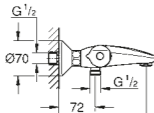

Grotherm 1000 Thermostatic shower mixer wall mounted

34 814 003 Chrome £269.80
34 814 243 3 Matt Black £350.75