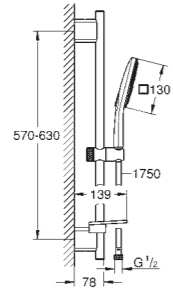

MATERIAL NO. COLOUR PRICE

Rainshower SmartActive 130
Shower rail set 3 sprays
shower rail 600 mm
with GROHE EasyReach tray

26 575 000 Chrome £223.16