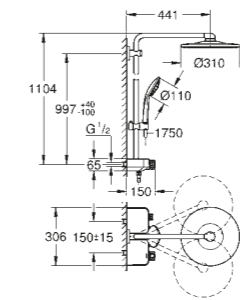

GROHE EUPHORIA SMARTCONTROL SHOWER SYSTEM

PREMIUM PERFORMANCE AND CONTROL

Enjoy a shower experience that is genuinely euphoric with the GROHE Euphoria SmartControl shower system. From its user-friendly, convenient functionality to its sleek, contemporary design, the Euphoria SmartControl has it all.

MATERIAL NO.	COLOUR	PRICE

Euphoria SmartControl System 310 Duo
Shower system with thermostatic mixer for wall mounting head shower with 2 sprays

26 507 000	Chrome	£1,302.83
26 507 DC0	SuperSteel	£1,954.25
26 507 GN0	Brushed Cool Sunrise	£2,345.08
26 507 DL0	Brushed Warm Sunset	£2,345.08
26 507 AL0	Brushed Hard Graphite	£2,345.08
22 120 KF0	Phantom Black	£1,823.95