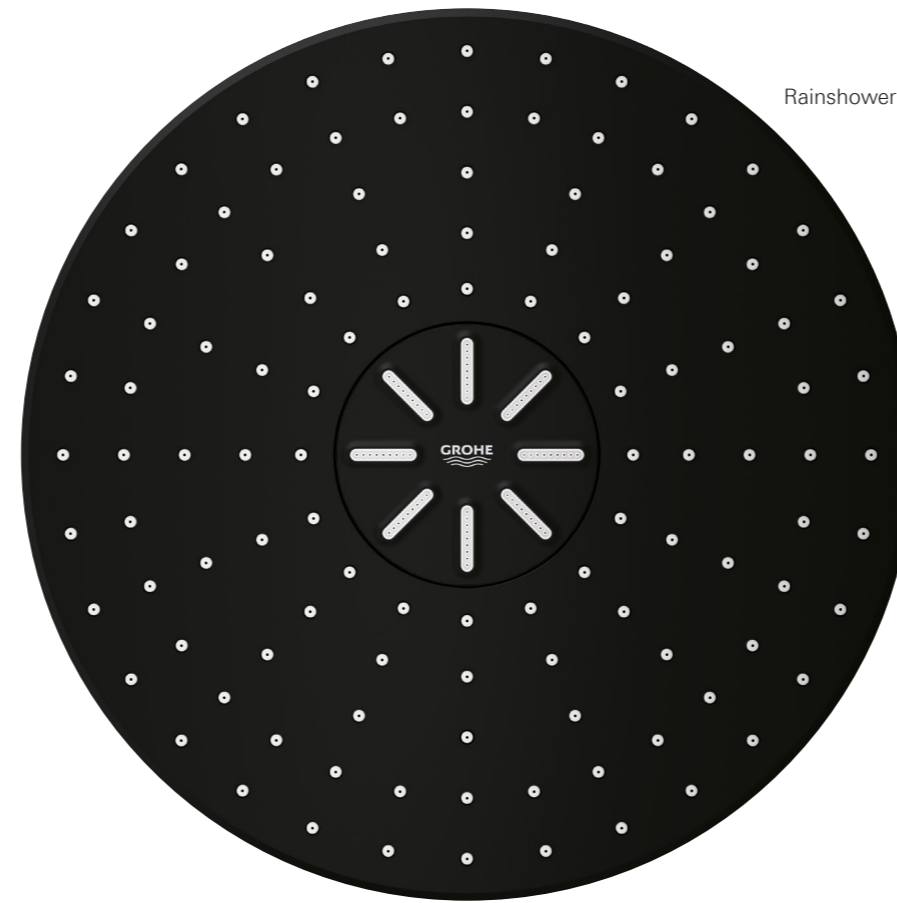

SMARTCONTROL SHOWER SYSTEMS

Innovative Push – Turn – Shower operation powered by GROHE SmartControl.

RIGHT | 26 087 000 | Euphoria Cube 230 System

Tempesta 250 Cube

Rainshower Cosmopolitan 310

Euphoria 260