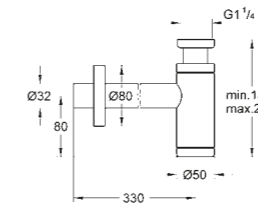

28 912 000 | Bottle trap

MATERIAL NO.	COLOUR	PRICE
--------------	--------	-------

Waste set with push-open plug

65 807 000	Chrome	£62.62
65 807 DC0	SuperSteel	£87.66
65 807 GN0	Brushed Cool Sunrise	£100.19
65 807 DL0	Brushed Warm Sunset	£100.19
65 807 AL0	Brushed Hard Graphite	£100.19
29 510 KF0	Phantom Black	£87.66