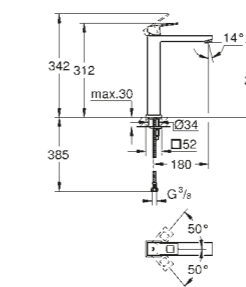

Basin mixer

M-Size
includes pop-up waste set

23 445 000 Chrome

£301.74

23 445 DC0 SuperSteel

£422.45

23 445 AL0 Brushed Hard Graphite

£482.78