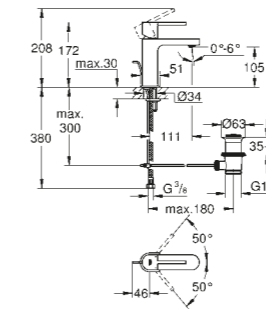

MATERIAL NO.	COLOUR	PRICE

Basin mixer

S-Size
includes pop-up waste set

32 612 003	Chrome	£272.33
32 612 DC3	SuperSteel	£381.26
32 612 AL3	Brushed Hard Graphite	£435.72

Basin mixer

M-Size
includes pop-up waste set

23 871 003	Chrome	£340.40
23 871 DC3	SuperSteel	£476.57
23 871 AL3	Brushed Hard Graphite	£544.64

2-hole basin mixer

Wall mounted
M-Size, 147 mm
concealed body (23 200 002) required for final installation

29 303 003	Chrome	£332.23
29 303 DC3	SuperSteel	£465.13
29 303 AL3	Brushed Hard Graphite	£531.58

Separate concealed body

For 2-hole basin mixer

23 200 000		£323.76