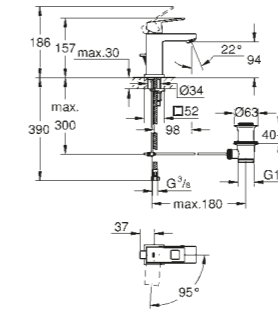

MATERIAL NO.	COLOUR	PRICE

Basin mixer

S-Size
includes pop-up waste set
with GROHE SilkMove ES

23 390 00E Chrome

£286.38