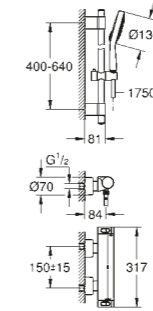

GROHE GROHTHERM 2000

100% GROHE COOLTOUCH AND ADVANCED ERGONOMICS

The elegant design of Grohtherm 2000 ensures it will complement any bathroom design. Enjoy the convenience of the GROHE EasyReach shower tray, with easy-to-clean integrated storage for your shampoo or soap. Featuring 100% GROHE CoolTouch, the solid metal housing of Grohtherm 2000 remains cool and safe at all times. With GROHE TurboStat you will always enjoy your perfect water temperature, independent of any fluctuations in water pressure.