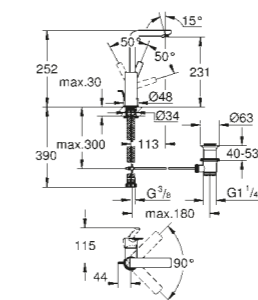

Basin mixer
L-Size
includes pop-up waste set

23 296 001	Chrome	£381.88
23 296 DC1	SuperSteel	£534.62
23 296 AL1	Brushed Hard Graphite	£611.00