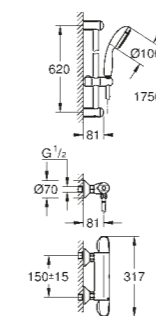

Grohtherm 1000 Cosmopolitan Thermostatic shower mixer with shower set

Consisting of:
Grohtherm 1000 Cosmopolitan thermostatic shower mixer
Euphoria 110 Mono shower set

34 437 000 Chrome £375.64