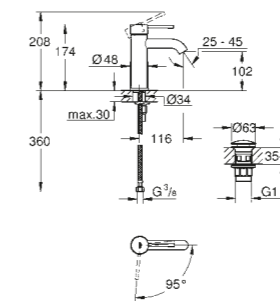

Basin mixer
S-Size
with smooth body
with GROHE SilkMove ES

MATERIAL NO.	COLOUR	PRICE
24 179 001	Chrome	£217.42