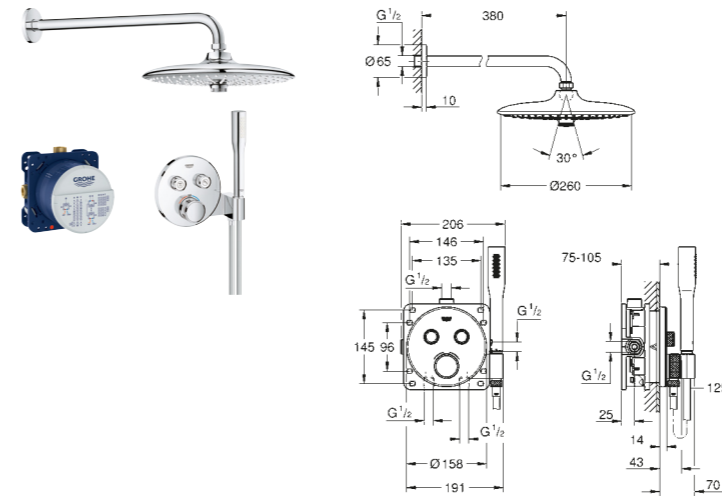

MATERIAL NO. COLOUR PRICE

Grotherm SmartControl Perfect shower set with Euphoria 260 head shower
head shower with 3 sprays
with Sena Stick hand shower 1 spray
with Rapido SmartBox

34 744 000 Chrome £1,336.68