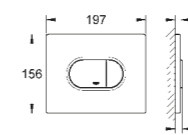

Rapid SL
2-in-1 set for WC, 1.00 m installation height
Consisting of:
Rapid SL element for WC (38 525 001)
front wall brackets (38 558 00M)
38 947 000 £455.68