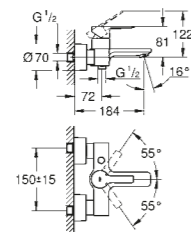

MATERIAL NO. COLOUR PRICE

3-hole basin mixer
deck mounted
M-Size, low spout
includes pop-up waste set
20 304 001 Chrome £427.34