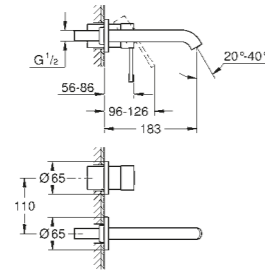

2-hole basin mixer
Wall mounted
M-Size, 183 mm
concealed body (23 571 000) required for final installation

29 192 001	Chrome	£279.29
29 192 DC1	SuperSteel	£391.00
29 192 GN1	Brushed Cool Sunrise	£446.86
29 192 DL1	Brushed Warm Sunset	£446.86
29 192 AL1	Brushed Hard Graphite	£446.86
29 192 KF1	Phantom Black	£391.00