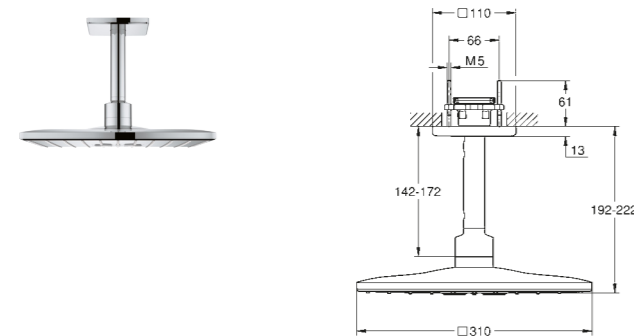

Rainshower SmartActive 310 Cube
Head shower set 2 sprays
for ceiling
shower arm 430 mm
requires rough-in set 26 484 000

26 481 000 Chrome £729.32
26 481 DC0 SuperSteel £1,021.04
26 481 GN0 Brushed Cool Sunrise £1,239.84
26 481 DL0 Brushed Warm Sunset £1,239.84
26 481 AL0 Brushed Hard Graphite £1,239.84
22 124 KF0 Phantom Black £969.48