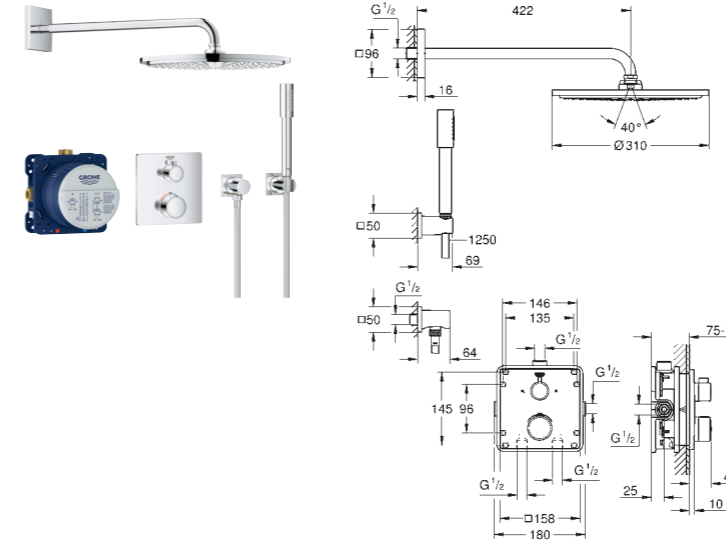

GROHTHERM 2 HANDLE CONCEALED SHOWER

MATERIAL NO. COLOUR PRICE

Grohtherm Square
Perfect shower set with Rainshower Cosmopolitan
310 metal head shower
with Sena Stick hand shower 1 spray
with Rapido SmartBox

34 730 000 Chrome £1,718.65