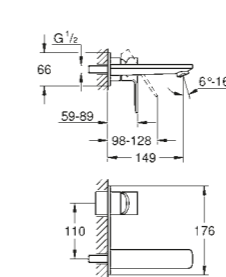

Basin mixer
L-Size
includes pop-up waste set

23 296 001	Chrome	£381.88
23 296 DC1	SuperSteel	£534.62
23 296 AL1	Brushed Hard Graphite	£611.00