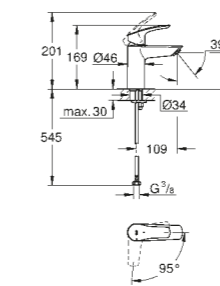

32 467 30L | S-size basin mixer with smooth body UK version

Basin mixer
S-Size
with smooth body
UK version

32 467 30L Chrome
32 467 243 L Matt Black

£105.84
£137.59

Basin mixer
S-Size
with smooth body
UK version
with GROHE SilkMove ES