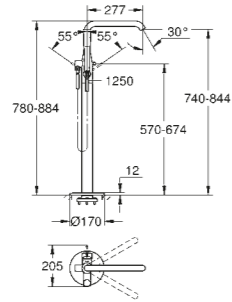

GROHE ESSENCE