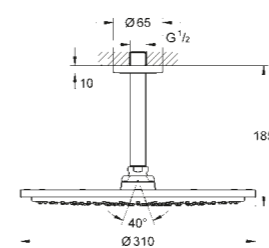

Rainshower Cosmopolitan 310
Head shower set 1 spray
for wall
shower arm 380 mm
material: metal

26 066 000 Chrome £727.73
26 066 DC0 SuperSteel £1,018.82
26 066 GN0 Brushed Cool Sunrise £1,237.14
26 066 DL0 Brushed Warm Sunset £1,237.14
26 066 AL0 Brushed Hard Graphite £1,237.14