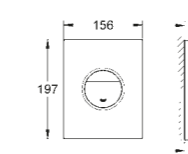

Rapid SL
2-in-1 set for WC, 1.13 m installation height
Consisting of:
Rapid SL element for WC (38 528 001)
front wall brackets (38 558 00M)
38 536 001 £289.14

MATERIAL NO. COLOUR PRICE

Skate Cosmopolitan
Flush plate for dual flush or start & stop actuation
for vertical and horizontal installation
38 732 000 Chrome £79.40
38 732 DC0 SuperSteel £189.58
38 732 GN0 Brushed Cool Sunrise £189.58
38 732 DL0 Brushed Warm Sunset £189.58
38 732 AL0 Brushed Hard Graphite £189.58
38 732 KF0 Phantom Black £162.79