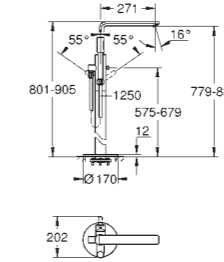

GROHE LINEARE