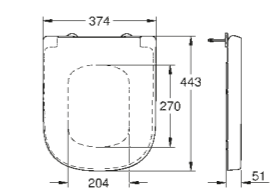

Euro Ceramic Floor standing back to wall WC

39 339 000 Alpine White £292.82