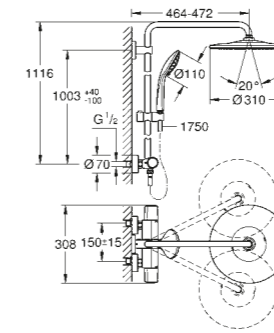

GROHE EUPHORIA SHOWER SYSTEM

UPDATE YOUR SHOWER

Bring a fresh look and superior safety features to your bathroom with the updated GROHE Euphoria range of shower systems. With a slim, spacious design and more options to adapt to your personal style, GROHE Euphoria is the easy way to put the joy back into your bathroom.

MATERIAL NO. COLOUR PRICE

Euphoria System 310
Shower system with thermostatic mixer for wall mounting

26 075 001 Chrome £793.78

Euphoria System 310
Shower system with thermostatic mixer for wall mounting with metal head shower

26 075 DC0 SuperSteel £1,315.42
26 075 GN0 Brushed Cool Sunrise £1,597.30
26 075 DL0 Brushed Warm Sunset £1,597.30
26 075 AL0 Brushed Hard Graphite £1,597.30