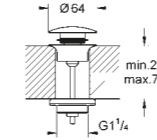

GROHE WASTE SETS AND TRAPS

THE ESSENTIALS FOR YOUR SINK

GROHE waste sets and traps combine superior functionality with timeless design. Our meticulously crafted waste sets guarantee efficient drainage, while our stylish traps not only prevent blockages but also enhance the aesthetic appeal of your sink area.

MATERIAL NO.	COLOUR	PRICE

Waste set with push-open plug

65 807 000	Chrome	£62.62
65 807 DC0	SuperSteel	£87.66
65 807 GN0	Brushed Cool Sunrise	£100.19
65 807 DL0	Brushed Warm Sunset	£100.19
65 807 AL0	Brushed Hard Graphite	£100.19
29 510 KF0	Phantom Black	£87.66

Bottle trap for basins

28 912 000	Chrome	£120.64
28 912 DC0	SuperSteel	£168.89
28 912 GN0	Brushed Cool Sunrise	£193.02
28 912 DL0	Brushed Warm Sunset	£193.02
28 912 AL0	Brushed Hard Graphite	£193.02