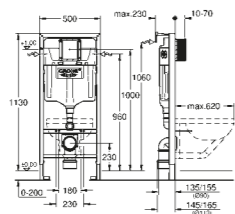

Rapid SL
2-in-1 set for WC, 1.13 m installation height
Consisting of:
Rapid SL element for WC (38 528 001)
front wall brackets (38 558 00M)
38 536 001 £289.14