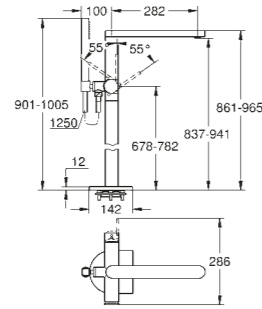

GROHE PLUS

MATERIAL NO. COLOUR PRICE

Bath mixer
floor mounted
rough-in set (45 984 001) required for final installation

23 846 003	Chrome	£2,069.65
23 846 DC3	SuperSteel	£2,897.52
23 846 AL3	Brushed Hard Graphite	£3,311.46