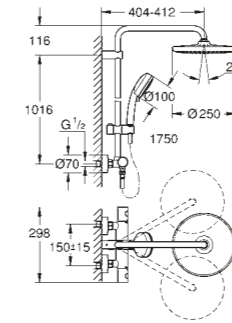

GROHE TEMPESTA SHOWER SYSTEM

THE PERFECT CHOICE FOR MODERN, ARCHITECTURAL BATHROOMS

With its crisp, cylindrical profile and distinctive bevelled detailing, the Tempesta system is the perfect choice for modern, architectural bathrooms. Like all GROHE shower systems, it is easy to install and packed with great, life-enhancing technology. GROHE Tempesta shower system – high quality and comfort assured, including GROHE’s renowned technologies for maximum enjoyment.

MATERIAL NO.	COLOUR	PRICE

Tempesta Cosmopolitan System 250
Shower system with thermostatic mixer for wall mounting with Tempesta Cosmopolitan 100 hand shower

26 670 000   **Chrome**   **£558.96**

Tempesta Cosmopolitan System 250 Cube
Shower system with bath thermostat for wall mounting with Tempesta Cosmopolitan 100 hand shower

26 689 000   **Chrome**   **£558.96**