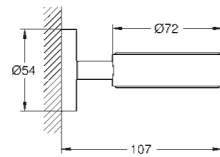

Glass/soap dish holder

for crystal glass (40 372 001), soap dish (40 368 001) or soap dispenser (40 394 001)

40 369 001	Chrome	£42.35
40 369 DC1	SuperSteel	£59.30
40 369 GN1	Brushed Cool Sunrise	£67.78
40 369 DL1	Brushed Warm Sunset	£67.78
40 369 AL1	Brushed Hard Graphite	£67.78
1024662430	Matt Black	£55.07