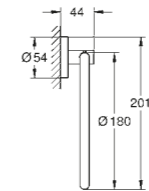

MATERIAL NO.	COLOUR	PRICE
Towel ring		
40 365 001	Chrome	£42.35
40 365 DC1	SuperSteel	£59.30
40 365 GN1	Brushed Cool Sunrise	£67.78
40 365 DL1	Brushed Warm Sunset	£67.78
40 365 AL1	Brushed Hard Graphite	£67.78
1024612430	Matt Black	£55.07