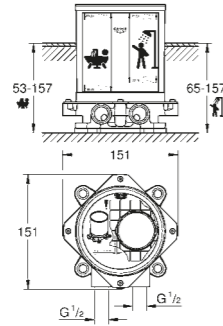

MATERIAL NO. COLOUR PRICE

Bath mixer
floor mounted
rough-in set (45 984 001) required for final installation

25 248 001	Chrome	£1,590.86
25 248 DC1	SuperSteel	£2,227.19
25 248 GN1	Brushed Cool Sunrise	£2,545.36
25 248 DL1	Brushed Warm Sunset	£2,545.36
25 248 AL1	Brushed Hard Graphite	£2,545.36