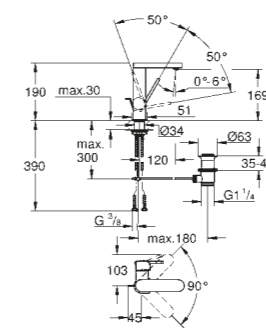

MATERIAL NO.	COLOUR	PRICE

Basin mixer

S-Size
includes pop-up waste set

32 612 003	Chrome	£272.33
32 612 DC3	SuperSteel	£381.26
32 612 AL3	Brushed Hard Graphite	£435.72

Basin mixer

M-Size
includes pop-up waste set

23 871 003	Chrome	£340.40
23 871 DC3	SuperSteel	£476.57
23 871 AL3	Brushed Hard Graphite	£544.64

2-hole basin mixer

Wall mounted
M-Size, 147 mm
concealed body (23 200 002) required for final installation

29 303 003	Chrome	£332.23
29 303 DC3	SuperSteel	£465.13
29 303 AL3	Brushed Hard Graphite	£531.58

Separate concealed body

For 2-hole basin mixer

23 200 000		£323.76