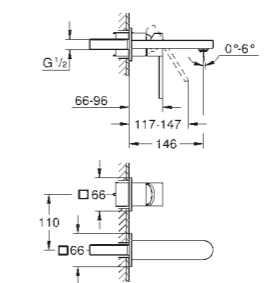

GROHE PLUS

ACCURACY THAT GOES BEYOND DESIGN

GROHE Plus is a design that takes its inspiration from the arc, a shape that offers both strength and lightness. By combining the curves of a circle and the crisp, clean lines of a cube, GROHE Plus creates an exciting, architectural silhouette, ideal for innovative bathrooms. GROHE Plus represents accuracy, strength and stability, coupled with features that offer comfort, convenience and control.

MATERIAL NO.	COLOUR	PRICE

Basin mixer

S-Size
includes pop-up waste set

32 612 003	Chrome	£272.33
32 612 DC3	SuperSteel	£381.26
32 612 AL3	Brushed Hard Graphite	£435.72

Basin mixer

M-Size
includes pop-up waste set

23 871 003	Chrome	£340.40
23 871 DC3	SuperSteel	£476.57
23 871 AL3	Brushed Hard Graphite	£544.64

2-hole basin mixer

Wall mounted
M-Size, 147 mm
concealed body (23 200 002) required for final installation

29 303 003	Chrome	£332.23
29 303 DC3	SuperSteel	£465.13
29 303 AL3	Brushed Hard Graphite	£531.58

Separate concealed body

For 2-hole basin mixer

23 200 000		£323.76