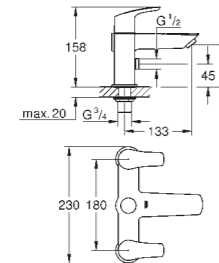

GROHE EUROSMART