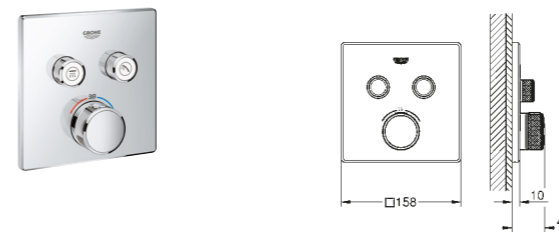

MATERIAL NO. COLOUR PRICE

Grohtherm SmartControl
Thermostat for concealed installation with 2 valves
set for final installation for
GROHE Rapido SmartBox 35 600 000

29 119 000	Chrome	£721.96
29 119 DC0	SuperSteel	£1,010.72
29 119 GN0	Brushed Cool Sunrise	£1,155.13
29 119 DL0	Brushed Warm Sunset	£1,155.13
29 119 AL0	Brushed Hard Graphite	£1,155.13
29 507 KF0	Phantom Black	£1,010.72

Grohtherm SmartControl
Thermostat for concealed installation with 3 valves
set for final installation for
GROHE Rapido SmartBox 35 600 000

29 121 000	Chrome	£780.89
29 121 DC0	SuperSteel	£1,093.24
29 121 GN0	Brushed Cool Sunrise	£1,249.42
29 121 DL0	Brushed Warm Sunset	£1,249.42
29 121 AL0	Brushed Hard Graphite	£1,249.42
29 508 KF0	Phantom Black	£1,093.24

Grohtherm SmartControl
Thermostat for concealed installation with 2 valves
set for final installation for
GROHE Rapido SmartBox 35 600 000

29 124 000	Chrome	£721.96
29 124 DC0	SuperSteel	£1,010.72
29 124 GN0	Brushed Cool Sunrise	£1,155.13
29 124 DL0	Brushed Warm Sunset	£1,155.13
29 124 AL0	Brushed Hard Graphite	£1,155.13

Grohtherm SmartControl
Thermostat for concealed installation with 3 valves
set for final installation for
GROHE Rapido SmartBox 35 600 000

29 126 000	Chrome	£780.89
29 126 DC0	SuperSteel	£1,093.24
29 126 GN0	Brushed Cool Sunrise	£1,249.42
29 126 DL0	Brushed Warm Sunset	£1,249.42
29 126 AL0	Brushed Hard Graphite	£1,249.42