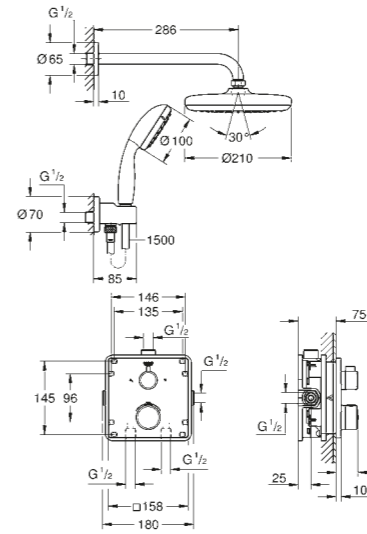

Grotherm Square
Perfect shower set with Tempesta 210 head shower
with Tempesta 100 hand shower 2 sprays
with Rapido SmartBox

34 729 000 Chrome £844.79