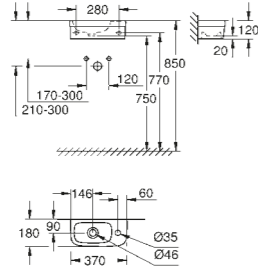

GROHE EURO CERAMIC

MATERIAL NO.	COLOUR	PRICE

Euro Ceramic Compact handrinse basin wall hung		
39 327 000	Alpine White	£110.76