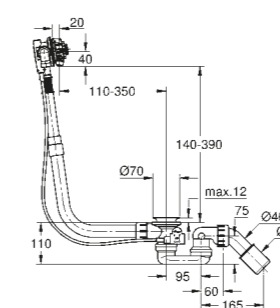

**Talentofill
Inlet, pop-up and waste-system**
for baths with waste up to 370 mm reach

28 991 000	£240.44