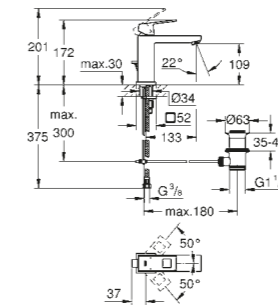

Basin mixer

M-Size
includes pop-up waste set

23 445 000 Chrome

£301.74

23 445 DC0 SuperSteel

£422.45

23 445 AL0 Brushed Hard Graphite

£482.78