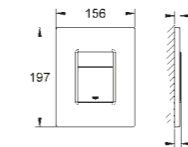

MATERIAL NO. COLOUR PRICE

Rapid SL
2-in-1 set for WC, 0.82 m installation height
Consisting of:
Rapid SL element for WC (38 526 000)
front wall brackets (38 558 00M)
38 948 000 £418.09