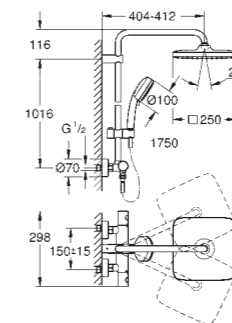

GROHE TEMPESTA SHOWER SYSTEM

THE PERFECT CHOICE FOR MODERN, ARCHITECTURAL BATHROOMS

With its crisp, cylindrical profile and distinctive bevelled detailing, the Tempesta system is the perfect choice for modern, architectural bathrooms. Like all GROHE shower systems, it is easy to install and packed with great, life-enhancing technology. GROHE Tempesta shower system – high quality and comfort assured, including GROHE’s renowned technologies for maximum enjoyment.

MATERIAL NO.	COLOUR	PRICE

Tempesta Cosmopolitan System 250
Shower system with thermostatic mixer for wall mounting with Tempesta Cosmopolitan 100 hand shower

26 670 000   **Chrome**   **£558.96**

Tempesta Cosmopolitan System 250 Cube
Shower system with bath thermostat for wall mounting with Tempesta Cosmopolitan 100 hand shower

26 689 000   **Chrome**   **£558.96**