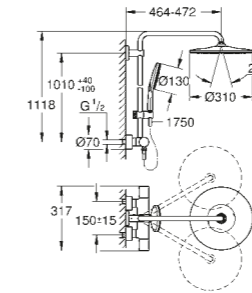

GROHE RAINSHOWER SMARTACTIVE SHOWER SYSTEM

STEP UNDER YOUR BEST SHOWER IN NO TIME

The Rainshower 310 SmartActive shower systems are an easy way to upgrade to a more comfortable, tailored shower experience. With a design that offers greater comfort, greater choice of size and style and genuinely simple fitting, updating your bathroom has never looked so appealing.

Rainshower SmartActive System 310

Shower system with thermostatic mixer for wall mounting

26 647 000
22 119 KF0

Chrome
Phantom Black

£1,135.39
£1,589.53