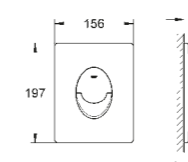

Rapid SL
2-in-1 set for WC, 1.13 m installation height
Consisting of:
Rapid SL element for WC (38 528 001)
front wall brackets (38 558 00M)
38 536 001 £289.14

MATERIAL NO. COLOUR PRICE

Skate Cosmopolitan
Flush plate for dual flush or start & stop actuation
for vertical and horizontal installation
38 732 000 Chrome £79.40
38 732 DC0 SuperSteel £189.58
38 732 GN0 Brushed Cool Sunrise £189.58
38 732 DL0 Brushed Warm Sunset £189.58
38 732 AL0 Brushed Hard Graphite £189.58
38 732 KF0 Phantom Black £162.79