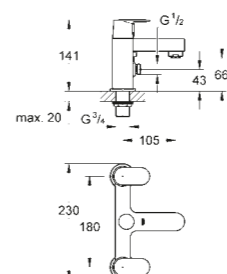

23 376 00E Chrome

£124.96

Two-handed bath filler
deck mounted

25 128 000 Chrome

£228.65

Two-handed bath/shower filler
deck mounted

25 129 000 Chrome

£261.31