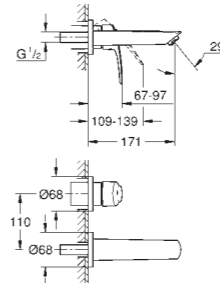

32 154 003 Chrome

£105.84

Basin mixer
M-Size
with smooth body
with pull-out spout

23 976 003 Chrome

£275.74

2-hole basin mixer
Wall mounted
S-Size, 171 mm
concealed body (23 571 000) required for final installation:
£323.50