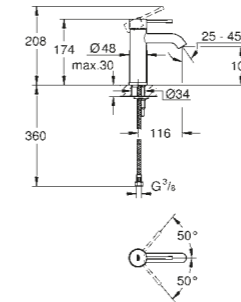

GROHE ESSENCE

ELEGANT AND LUXURIOUS

A luxurious variety of premium products that fascinates with a modern design. That is the philosophy behind GROHE Essence. Essence offers you a rich choice for your projects, promising you everything you need to create the most captivating design compositions. Simply select the combination that fits the bathroom you are creating.

Basin mixer
S-Size
with smooth body

MATERIAL NO.	COLOUR	PRICE
24 172 001	Chrome	£210.35
24 172 DC1	SuperSteel	£294.49
24 172 GN1	Brushed Cool Sunrise	£336.55
24 172 DL1	Brushed Warm Sunset	£336.55
24 172 AL1	Brushed Hard Graphite	£336.55
24 172 KF1	Phantom Black	£294.49

Basin mixer
S-Size
with smooth body
with GROHE SilkMove ES

MATERIAL NO.	COLOUR	PRICE
24 179 001	Chrome	£217.42

Basin mixer
S-Size
includes pop-up waste set

MATERIAL NO.	COLOUR	PRICE
24 173 001	Chrome	£254.53
24 173 DC1	SuperSteel	£356.34
24 173 DL1	Brushed Warm Sunset	£407.27
24 173 GN1	Brushed Cool Sunrise	£407.27
24 173 AL1	Brushed Hard Graphite	£407.27
24 176 KF1	Phantom Black	£346.45