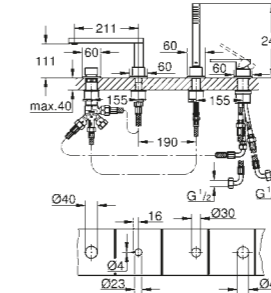

GROHE PLUS

MATERIAL NO. COLOUR PRICE

Bath mixer
floor mounted
rough-in set (45 984 001) required for final installation

23 846 003	Chrome	£2,069.65
23 846 DC3	SuperSteel	£2,897.52
23 846 AL3	Brushed Hard Graphite	£3,311.46

Rough-in set
for floor-mounted bath mixers/spouts and shower mixers

45 984 001	£640.27

GROHE PLUS

MATERIAL NO. COLOUR PRICE

Bath combination
4-hole single-lever

29 307 003	Chrome	£1,123.33
29 307 DC3	SuperSteel	£1,572.67
29 307 AL3	Brushed Hard Graphite	£1,797.35

4/5-hole bath combination (optional)
baseframe for installation
under tiled surround

29 037 000	£1,071.97