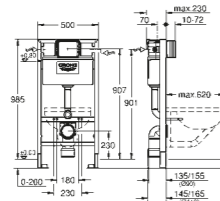

MATERIAL NO. COLOUR PRICE

Rapid SL
2-in-1 set for WC, 0.82 m installation height
Consisting of:
Rapid SL element for WC (38 526 000)
front wall brackets (38 558 00M)
38 948 000 £418.09