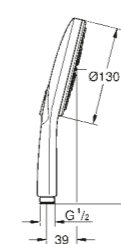

**Sena Stick
Hand shower 1 spray**
material: metal

26 465 000 Chrome £197.83
26 465 DC0 SuperSteel £276.97
26 465 GN0 Brushed Cool Sunrise £336.32
26 465 DL0 Brushed Warm Sunset £336.32
26 465 AL0 Brushed Hard Graphite £336.32