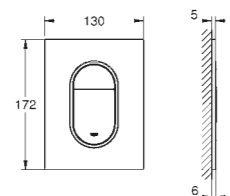

Skate Cosmopolitan S
Flush plate for dual flush or start & stop actuation
for vertical installation
inspection shaft required for final installation (40 911 000)
if installed with Rapid SL. Not required for Rapid SLX

37 535 000	Chrome	£101.60
37 535 DC0	SuperSteel	£221.96
37 535 GN0	Brushed Cool Sunrise	£221.96
37 535 DL0	Brushed Warm Sunset	£221.96
37 535 AL0	Brushed Hard Graphite	£221.96