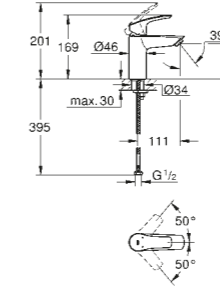

32 467 30L | S-size basin mixer with smooth body UK version

Basin mixer
S-Size
with smooth body
UK version

32 467 30L Chrome
32 467 243 L Matt Black

£105.84
£137.59

Basin mixer
S-Size
with smooth body
UK version
with GROHE SilkMove ES