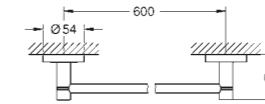

MATERIAL NO.	COLOUR	PRICE
Towel rail 60 cm		
40 366 001	Chrome	£67.39
40 366 DC1	SuperSteel	£94.34
40 366 GN1	Brushed Cool Sunrise	£107.82
40 366 DL1	Brushed Warm Sunset	£107.82
40 366 AL1	Brushed Hard Graphite	£107.82
1022512430	Matt Black	£87.61