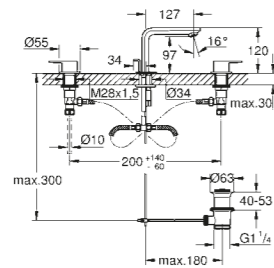

GROHE LINEARE

MATERIAL NO. COLOUR PRICE

3-hole basin mixer
deck mounted
M-Size, low spout
includes pop-up waste set
20 304 001 Chrome £427.34