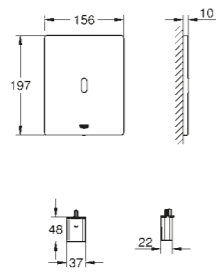

MATERIAL NO. COLOUR PRICE

Essence E
Infra-red electronic basin mixer
with 6V lithium battery

36 445 000	Chrome	£786.55
36 445 DC0	SuperSteel	£1,179.84
36 445 DL0	Brushed Warm Sunset	£1,179.84
36 445 GN0	Brushed Cool Sunrise	£1,179.84
36 445 AL0	Brushed Hard Graphite	£1,179.84