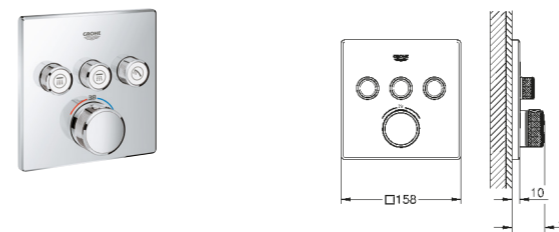

MATERIAL NO. COLOUR PRICE

Grohtherm SmartControl
Thermostat for concealed installation with 2 valves
set for final installation for
GROHE Rapido SmartBox 35 600 000

29 119 000	Chrome	£721.96
29 119 DC0	SuperSteel	£1,010.72
29 119 GN0	Brushed Cool Sunrise	£1,155.13
29 119 DL0	Brushed Warm Sunset	£1,155.13
29 119 AL0	Brushed Hard Graphite	£1,155.13
29 507 KF0	Phantom Black	£1,010.72

Grohtherm SmartControl
Thermostat for concealed installation with 3 valves
set for final installation for
GROHE Rapido SmartBox 35 600 000

29 121 000	Chrome	£780.89
29 121 DC0	SuperSteel	£1,093.24
29 121 GN0	Brushed Cool Sunrise	£1,249.42
29 121 DL0	Brushed Warm Sunset	£1,249.42
29 121 AL0	Brushed Hard Graphite	£1,249.42
29 508 KF0	Phantom Black	£1,093.24

Grohtherm SmartControl
Thermostat for concealed installation with 2 valves
set for final installation for
GROHE Rapido SmartBox 35 600 000

29 124 000	Chrome	£721.96
29 124 DC0	SuperSteel	£1,010.72
29 124 GN0	Brushed Cool Sunrise	£1,155.13
29 124 DL0	Brushed Warm Sunset	£1,155.13
29 124 AL0	Brushed Hard Graphite	£1,155.13

Grohtherm SmartControl
Thermostat for concealed installation with 3 valves
set for final installation for
GROHE Rapido SmartBox 35 600 000

29 126 000	Chrome	£780.89
29 126 DC0	SuperSteel	£1,093.24
29 126 GN0	Brushed Cool Sunrise	£1,249.42
29 126 DL0	Brushed Warm Sunset	£1,249.42
29 126 AL0	Brushed Hard Graphite	£1,249.42