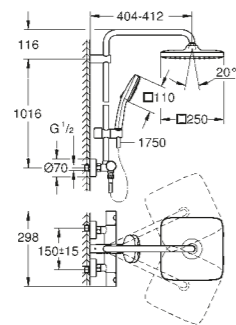

MATERIAL NO. COLOUR PRICE

Tempesta System 250
Shower system with thermostatic mixer for wall mounting with Tempesta 110 hand shower

26 670 001 Chrome £558.92
26 670 243 1 Matt Black £726.60