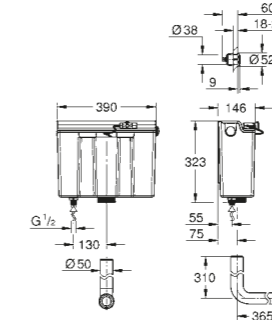

39 504 000 | Rapid SL 3-in-1 set for WC

MATERIAL NO.	COLOUR	PRICE
--------------	--------	-------

Flushing cistern for WC
without flush plate
with flush pipe extension

38 422 20A

£215.65

Flushing cistern for WC
Dual flush