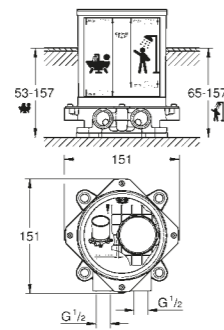

MATERIAL NO. COLOUR PRICE

Bath mixer
floor mounted
rough-in set (45 984 001) required for final installation

23 846 003	Chrome	£2,069.65
23 846 DC3	SuperSteel	£2,897.52
23 846 AL3	Brushed Hard Graphite	£3,311.46

Rough-in set
for floor-mounted bath mixers/spouts and shower mixers

45 984 001	£640.27