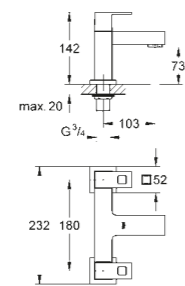

Two-handled bath filler

deck mounted

25 136 000	Chrome	£512.21