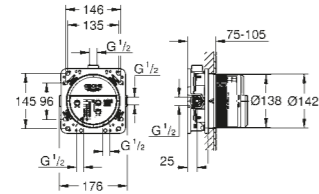

GROHE GROHTHERM SMARTCONTROL

MATERIAL NO.	COLOUR	PRICE
35 600 000		£93.88

GROHE Rapido SmartBox
Universal rough-in box
3 outlets
2 inlets below