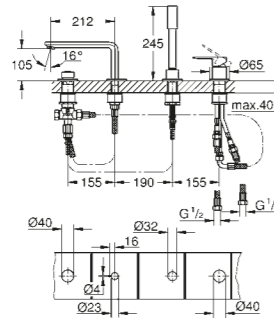

Bath combination
4-hole single-lever
19 577 001 Chrome £1,134.36
19 577 DC1 SuperSteel £1,588.12
19 577 AL1 Brushed Hard Graphite £1,814.99