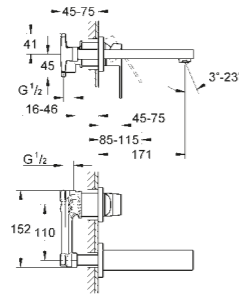

GROHE EUROCUBE

MATERIAL NO.	COLOUR	PRICE

2-hole basin mixer

Wall mounted
S-Size, 171 mm
concealed body (23 200 002) required for final installation

19 895 000	Chrome	£355.13
19 895 DC0	SuperSteel	£497.18
19 895 AL0	Brushed Hard Graphite	£568.21