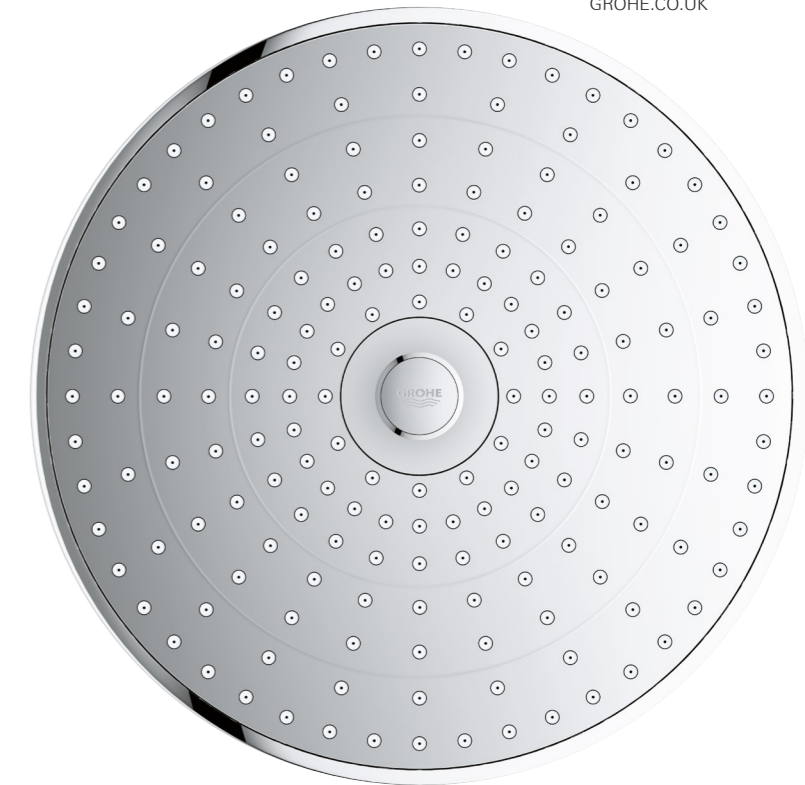

SMARTCONTROL SHOWER SYSTEMS

Innovative Push – Turn – Shower operation powered by GROHE SmartControl.

RIGHT | 26 087 000 | Euphoria Cube 230 System

Tempesta 250 Cube

Rainshower Cosmopolitan 310

Euphoria 260

Rainshower Smartactive 310

Rainshower SmartActive 310 Cube

Rainshower Allure 230

Rainshower Mono 310

Rainshower Cosmopolitan 210

GROHE GROHTHERM 1000

GROHE COOLTOUCH, ULTIMATE COMFORT

Enjoy taking a refreshing shower more than ever before. The Grohtherm 1000 with contemporary design offers the GROHE CoolTouch compact body, ergonomically shaped metal handles, GROHE TurboStat technology and water-saving eco functions.