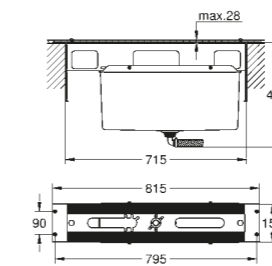

MATERIAL NO. COLOUR PRICE

Bath combination
4-hole single-lever

29 307 003	Chrome	£1,123.33
29 307 DC3	SuperSteel	£1,572.67
29 307 AL3	Brushed Hard Graphite	£1,797.35