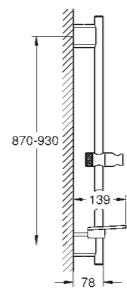

**Rainshower SmartActive
Shower rail**
with GROHE EasyReach tray
900 mm

26 603 000	Chrome	£142.06
26 603 DC0	SuperSteel	£255.68
26 603 GN0	Brushed Cool Sunrise	£312.50
26 603 DL0	Brushed Warm Sunset	£312.50
26 603 AL0	Brushed Hard Graphite	£312.50
22 125 KF0	Phantom Black	£198.86