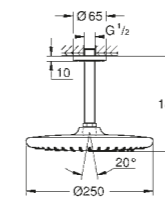

MATERIAL NO. COLOUR PRICE

Tempesta 250
Head shower set 1 spray
for wall
shower arm 380 mm

26 663 000 Chrome

£275.28