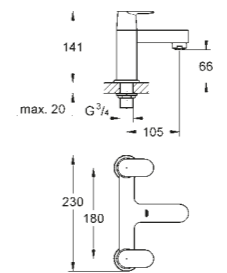

Two-handed bath filler
deck mounted

25 128 000 Chrome

£228.65