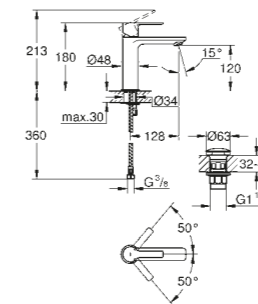

Basin mixer
S-Size
with smooth body
with push-open waste set

23 106 001	Chrome	£273.46
23 106 DC1	SuperSteel	£382.84
23 106 AL1	Brushed Hard Graphite	£437.53