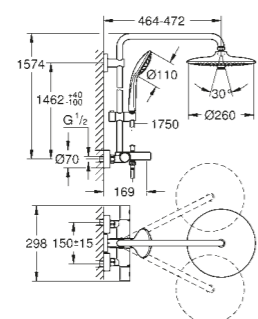

MATERIAL NO. COLOUR PRICE

Euphoria System 260
Shower system with thermostatic mixer for wall mounting
head shower with 3 sprays

27 296 003 Chrome £689.33