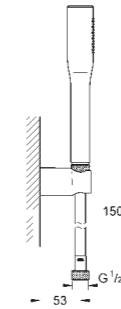

GROHE HAND SHOWERS & SHOWER SETS

PERFORMANCE AND COMFORT

Choose a hand shower for the perfect shower, every time. Created with your comfort in mind, our range of hand showers ensures a luxurious and soothing experience.

MATERIAL NO. COLOUR PRICE

**Euphoria Cosmopolitan Stick
Wall holder set 1 spray**
with wall shower holder
with Silverflex shower hose 1,500 mm

27 369 000 Chrome £91.79

**Euphoria Cosmopolitan Stick
Hand shower 1 spray**

27 400 000 Chrome £66.36
22 126 KF0 Phantom Black £92.89

**Sena Stick
Hand shower 1 spray**
material: metal

26 465 000 Chrome £197.83
26 465 DC0 SuperSteel £276.97
26 465 GN0 Brushed Cool Sunrise £336.32
26 465 DL0 Brushed Warm Sunset £336.32
26 465 AL0 Brushed Hard Graphite £336.32

**Rainshower SmartActive 130
Hand shower 3 sprays**

26 574 000 Chrome £104.45
26 574 DC0 SuperSteel £156.66
26 574 GN0 Brushed Cool Sunrise £188.00
26 574 DL0 Brushed Warm Sunset £188.00
26 574 AL0 Brushed Hard Graphite £188.00
22 127 KF0 Phantom Black £146.22