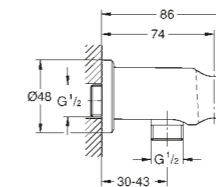

Rainshower Wall union with shower outlet and shower holder

26 658 000	Chrome	£78.74
26 658 DC0	SuperSteel	£110.24
26 658 GNO	Brushed Cool Sunrise	£133.86
26 658 DL0	Brushed Warm Sunset	£133.86
26 658 AL0	Brushed Hard Graphite	£133.86