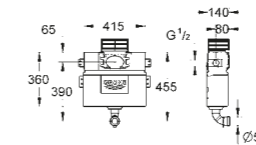

MATERIAL NO.	COLOUR	PRICE

Flushing cistern for WC
without flush plate
with flush pipe extension

38 422 20A

£215.65