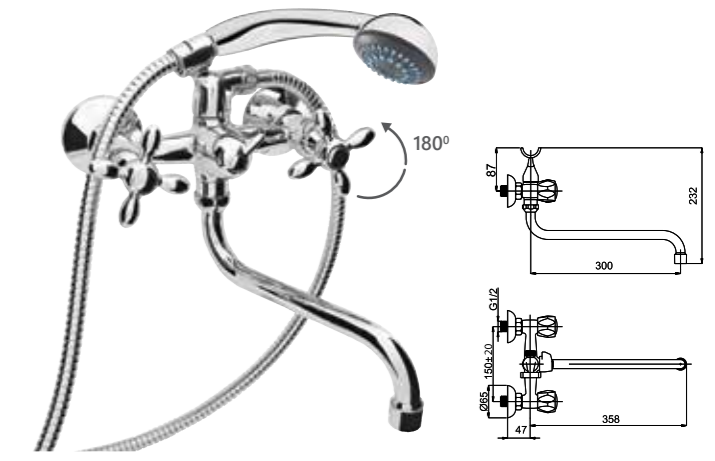

MILANO-1 (K)

Wall bath faucet with handshower
M1SK06 | M1SKL06 (Lux)*