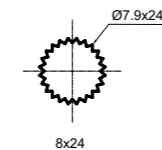

Ceramic cartridge
(with noise reducer)

Valve 1/2" Ø8x24
664001

8x24

**Valve 1/2" CROSS
Ø8x24**
664006

8x24

For Cross handles

Valve 1/2"
CROSS 7x7
664021

Valve 1/2"
CROSS 7x7
664026