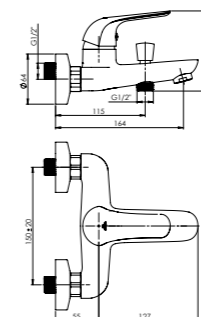

NEW

LIMA-10/K
Wall bath faucet
LI10K08