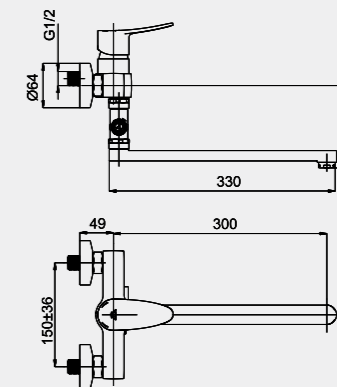

STATIC-12/C

Wall bath faucet with handshower
A2CA08N | A2CL08N (Lux)*