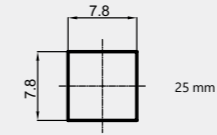

**Cartridge 25 mm
for diverter**
636519

Ceramic cartridge
(with noise reducer)