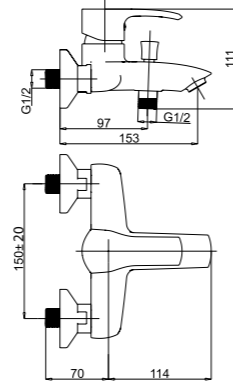

ARTIS-10

Wall bath faucet
540041 | 540L41 (Lux)*