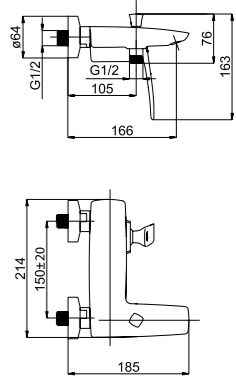

AERO

AERO series is a combination of exceptional style and functionality. **AERO** faucets represent contemporary and ergonomic design, as well as pay attention to important issues in our planet, like responsible use of natural resources and ecological care.

*Lux type eccentrics art. 636602, page 167.

5 YEARS WARRANTY | 100% TESTED | HIGH QUALITY BRASS | LOW NOISE | air+water | EASY CLEAN | strong FIX

soft move | FLIESSER 60 cm | SEDAL CERAMIK 35 | NEOPERL | Germany | Spain | Germany