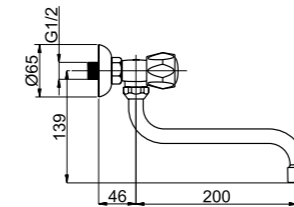

R-4 GLOBO
Wall faucet
R43002 | R43L02 (Lux)*