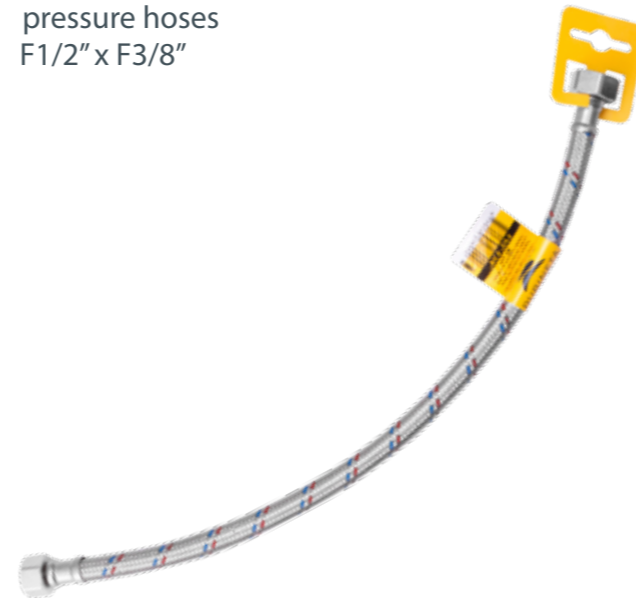

High Pressure Hoses

	Length (pair)
617040	40 cm
617045	45 cm
617050	50 cm
617060	60 cm
617070	70 cm
617080	80 cm
617090	90 cm
617100	100 cm
617120	120 cm
617150	150 cm

	Length
610021	20 cm
610031	30 cm
610041	40 cm
610051	50 cm
610061	60 cm
610071	70 cm
610081	80 cm
610091	90 cm
610101	100 cm
610121	120 cm
610151	150 cm
610171	170 cm
610181	180 cm
610201	200 cm
610251	250 cm
610301	300 cm