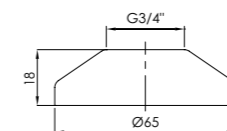

**Eccentric round
cap (plate)**
636610

3/4"