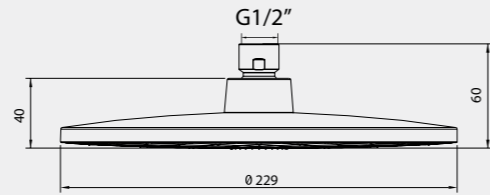

NEW

MOSAIC
622152B

Chrome-plated, self-cleaning shower head with anti-lime function. 1 function. Diameter 229 mm. Flow rate - 18 l/min at 3 Bar pressure