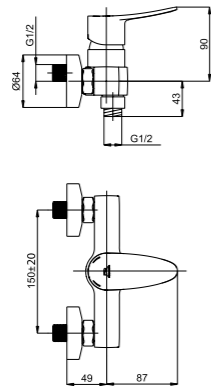

STATIC-12/K

Shower faucet with handshower
A20A08N | A20L08N (Lux)*