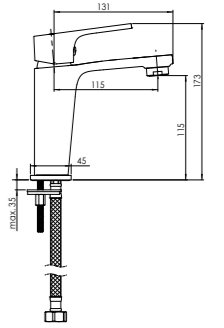

MODENA-18

Washbasin faucet
1/2-MD80008 | 3/8-MD80108

NEW