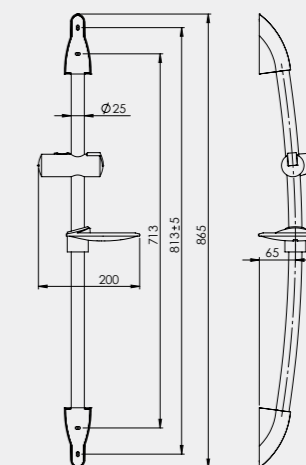

PRACTIC-FRESH

624023

Set:

- Chrome-plated shower rail Ø 19 PRACTIC
- Handshower FRESH (Ø - 70 mm, 2 functions)
- Stainless steel shower hose 150 cm Con/Imp

VARIANTA-DELTA

624101

Set:

- Chrome-plated shower rail Ø 25 VARIANTA
- handshower DELTA (Ø - 70 mm, 3 functions)
- Stainless steel shower hose 150 cm Con/Imp

NEW

COMO
621115
Metal shower rail Ø 22 mm

NEW

VIKO
621021
Metal shower rail Ø 22 mm

NEW

LAGO
621020
Metal shower rail Ø 18 mm

ACCORD
621001
Metal shower rail Ø 25 mm

BORA
621002
Metal shower rail Ø 25 mm

VARIANTA
621010
Metal shower rail Ø 25 mm

PRACTIC
621009
Metal shower rail Ø 18 mm

Shower tube
621998
Stainless steel shower pipe with handshower, connection 3/4" (can be used with R-5 faucet)

Handshowers