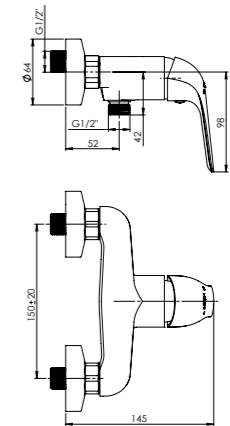

AXE-33 (BG)
Kitchen faucet
1/2-AX30088 | 3/8-AX30188

NICA-12/K
Wall bath faucet with handshower
NI20K08