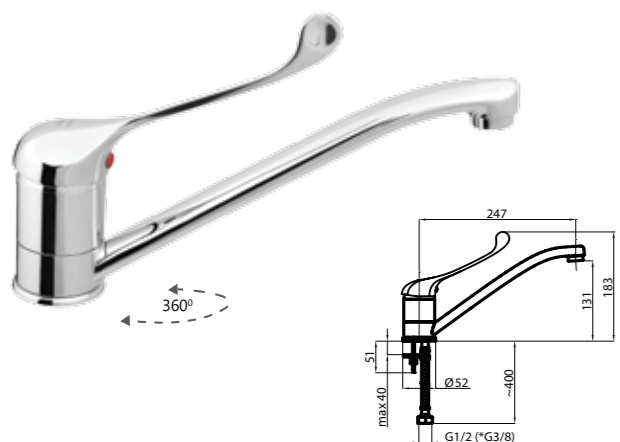

*Lux type eccentrics art. 636602, page 167.

P-20 STAR (BK)
Kitchen faucet
1/2-P00061 | 3/8-P00161

P-20 SHER
Kitchen faucet
1/2-P00002 | 3/8-P00102

P-20 STAR
Kitchen faucet
1/2-P00001 | 3/8-P00101

P-21 STAR
Kitchen faucet
1/2-P21001 | 3/8-P21101