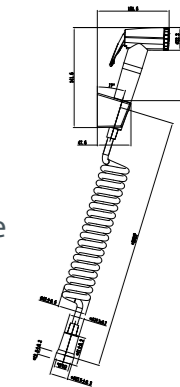

JET
622006

Chrome-plated handshower with anti-lime function. 2 functions. For P-21 faucet. Diameter 58 mm. Flow rate - 14 l/min at 3 Bar pressure

BIDET
622001

Chrome-plated handshower for bidet with shower holder. 1 function. Diameter 30 mm. Flow rate - 20 l/min at 3 Bar pressure

NEW

BIDET SET ESLA
625114

ESLA set: chrome-plated bidet head, chrome-plated holder, hose extension: 40-200 cm. 1 function. Flow rate - 6.5 l/min at 3 Bar pressure

- perfect in compact spaces
- suitable for home, garden, garage

FOR YOUR GARDEN

FOR WELLINGTON BOOTS CLEANING

FOR GARDEN GOODIES

FOR TOYS AND SPORTS INVENTORY

FOR YOUR GARAGE, GARDEN AND HOME

FOR YOUR HOME

FOR CHILDREN'S HYGIENE

FOR CLEANING

FOR PET HYGIENE

FOR PERSONAL HYGIENE