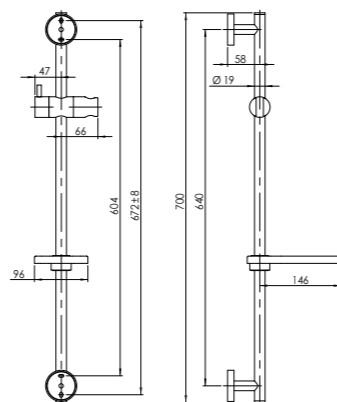

NEW

COMO
621115
Metal shower rail Ø 22 mm

NEW

VIKO
621021
Metal shower rail Ø 22 mm

NEW