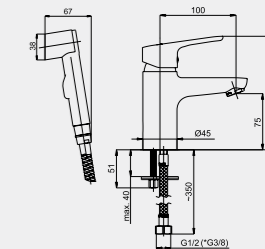

UNO-17
Washbasin faucet with bidet handshower
1/2-N70001 | 3/8-N70101