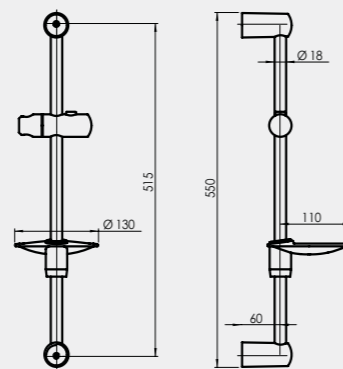

PRACTIC-FRESH

624023

Set:

- Chrome-plated shower rail Ø 19 PRACTIC
- Handshower FRESH (Ø - 70 mm, 2 functions)
- Stainless steel shower hose 150 cm Con/Imp

VARIANTA-DELTA

624101

Set:

- Chrome-plated shower rail Ø 25 VARIANTA
- handshower DELTA (Ø - 70 mm, 3 functions)
- Stainless steel shower hose 150 cm Con/Imp

NEW

COMO
621115
Metal shower rail Ø 22 mm

NEW

VIKO
621021
Metal shower rail Ø 22 mm

NEW

LAGO
621020
Metal shower rail Ø 18 mm

ACCORD
621001
Metal shower rail Ø 25 mm

BORA
621002
Metal shower rail Ø 25 mm

VARIANTA
621010
Metal shower rail Ø 25 mm

PRACTIC
621009
Metal shower rail Ø 18 mm

Shower tube
621998
Stainless steel shower pipe with handshower, connection 3/4" (can be used with R-5 faucet)

Handshowers