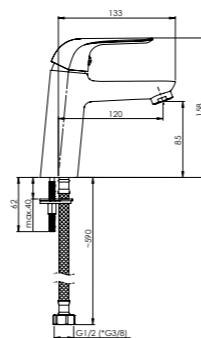

VALENCIA-33
 Kitchen faucet
 1/2-VL30008 | 3/8-VL30108

NEW

VALENCIA-33 (S)
 Washbasin faucet
 1/2-VL30H08 | 3/8-VL3H108

NEW

LIMA

NEW

LIMA-18
Washbasin faucet
LI80008

Thin oval lines represent **LIMA** collection. Modern and at the same time laconic design will bring harmony to your elegant interior.