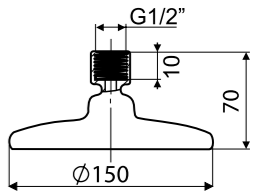

NEW

MOSAIC
622152B

Chrome-plated, self-cleaning shower head with anti-lime function. 1 function. Diameter 229 mm. Flow rate - 18 l/min at 3 Bar pressure

COMET
622032

Chrome-plated shower head with anti-lime function. 1 function. Diameter 150 mm. Flow rate - 20 l/min at 3 Bar pressure