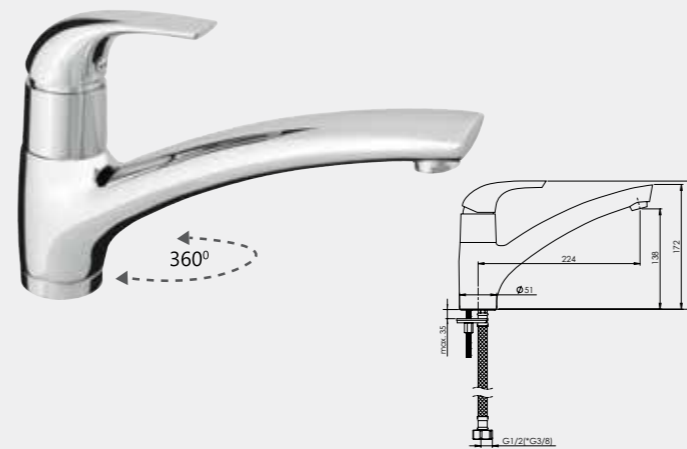

FORTE-20
Kitchen faucet
1/2-540012 | 3/8-540112