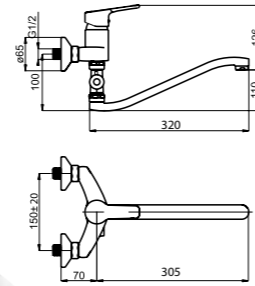

Wall bath faucet with handshower
N2CD01 | N2CL01 (Lux)*

UNO-11/C

Wall bath faucet with handshower
N11CD01 | N11CL01 (Lux)*

*Lux type eccentrics art. 636602, page 167.

UNO-12

Wall bath faucet
N20001 | N200L01 (Lux)*