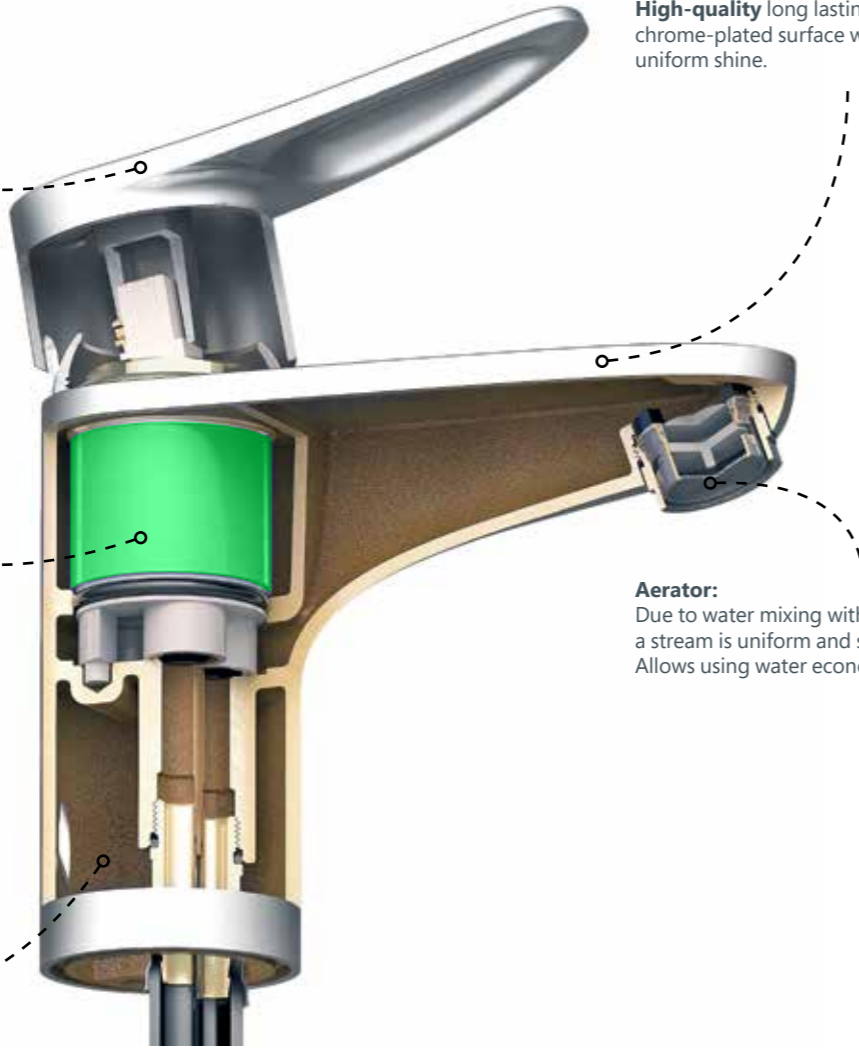

Modestas Vitkauskas,
Green Lakes, Lithuania

What is **TRIPLE CHECK**?

A unique faucet quality testing system is developed by Rubineta production quality specialists. It is used to control the chemical composition, physical parameters, and production technologies, because faucets must fully comply with quality standards. Also, we apply a 100% inspection of manufactured products before it gets to shop shelves.

Salt testing

Air testing

Water testing

Technical information

Ergonomic handle allows smooth adjustment of temperature and water pressure.

High-quality long lasting chrome-plated surface with uniform shine.

Cartridge: Mixes cold and hot water, controls pressure.

Aerator: Due to water mixing with air, a stream is uniform and soft. Allows using water economically.

Body: From high-quality brass. High content of copper guarantees durability and safety of materials, which contact with water.