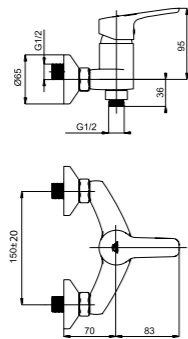

UNO-12/G

Wall bath faucet with handshower
N2GD01 | N2GDL01 (Lux)*