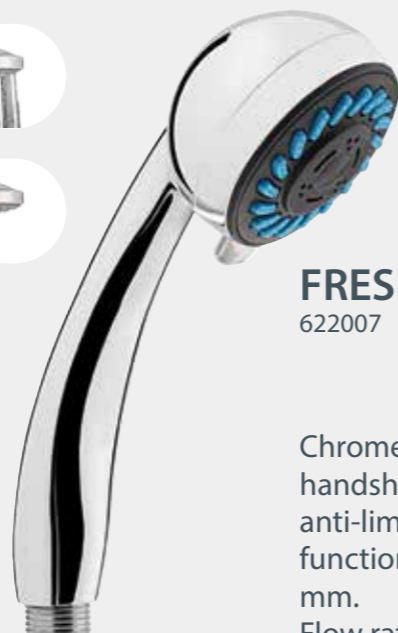

DELTA
622045

Chrome-plated handshower with anti-lime function. 3 functions. Diameter 70 mm.
Flow rate - 9,2 l/min at 3 Bar pressure

OPTIMA
622003

Chrome-plated handshower with anti-lime function. 8 functions. Diameter 86 mm.
Flow rate - 8 l/min at 3 Bar pressure

KOBRA
622005

Chrome-plated handshower with anti-lime function. 1 function. Diameter 66 mm.
Flow rate - 15 l/min at 3 Bar pressure

FRESH-TOP
622135

Chrome-plated shower head with anti-lime function. 2 functions. Diameter 60 mm.
Flow rate - 16 l/min at 3 Bar pressure

SWEET
622008

Chrome-plated handshower with anti-lime function. 1 function. Diameter 70 mm.
Flow rate - 15 l/min at 3 Bar pressure

FRESH
622007

Chrome-plated handshower with anti-lime function. 2 functions. Diameter 70 mm.
Flow rate - 17 l/min at 3 Bar pressure

NEW

MOSAIC
622152B

Chrome-plated, self-cleaning shower head with anti-lime function. 1 function. Diameter 229 mm. Flow rate - 18 l/min at 3 Bar pressure

COMET
622032

Chrome-plated shower head with anti-lime function. 1 function. Diameter 150 mm. Flow rate - 20 l/min at 3 Bar pressure