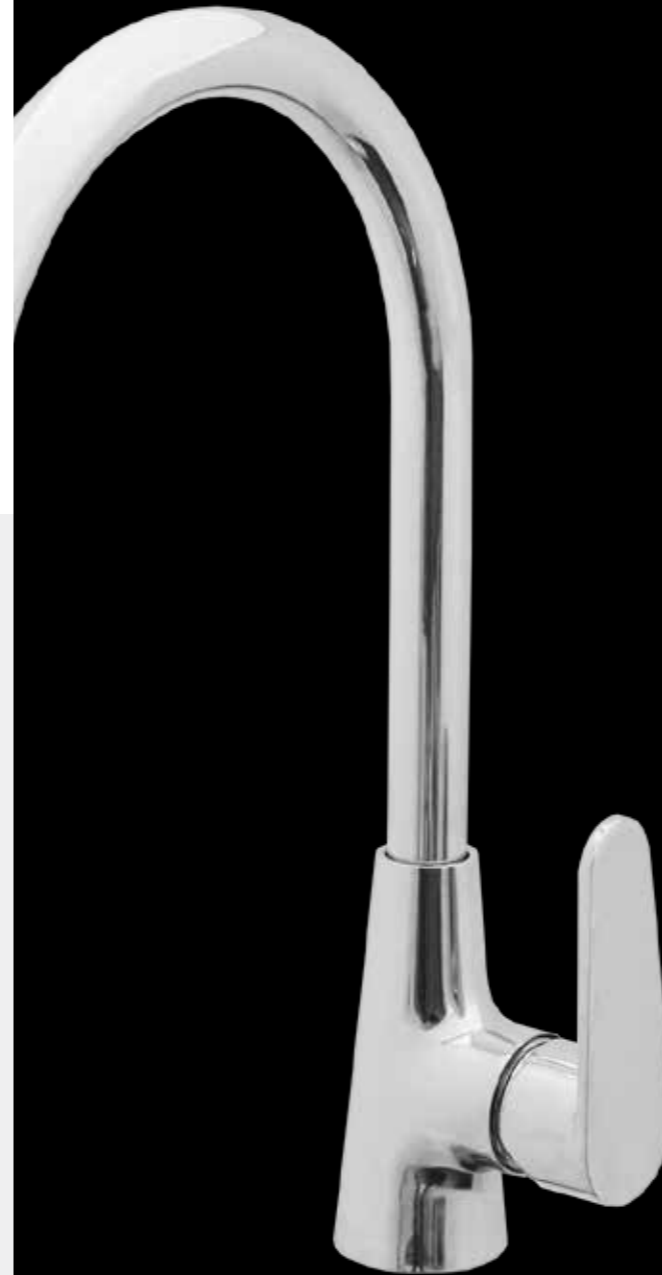

VIVA

VIVA-33

Kitchen faucet
1/2-VV30008 | 3/8-VV30108

VIVA-33 – affordable comfort and reliability! Irreplaceable assistant in your kitchen.

PRINCE

100% hit for everyone's taste. **PRINCE** faucets are the indisputable sales leaders. That says it all!