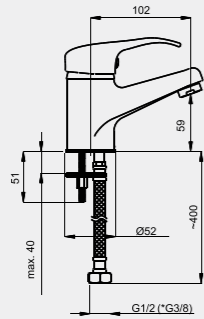

P-18 STAR

Washbasin faucet
1/2-P80001 | 3/8-P80101
Pop up-P80401