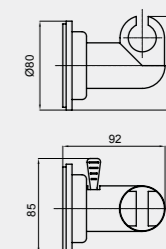

Spouts (brass)

Spout T-33
633029

Ø29, height 160 mm

Spout S
633006

Ø18, length 200 mm

Spout S
633001

Ø18, length 300 mm

Spout J
633004