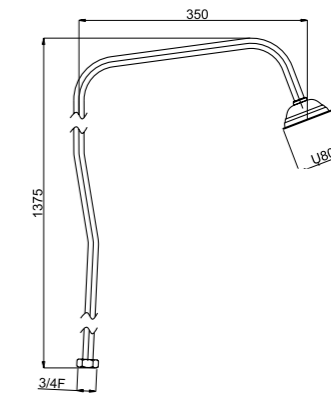

VARIANTA
621010
Metal shower rail Ø 25 mm

Shower tube
621998
Stainless steel shower pipe with handshower, connection 3/4" (can be used with R-5 faucet)