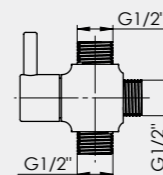

**Diverter for
shower column**
636540

Brass, chrome-plated,
1/2"