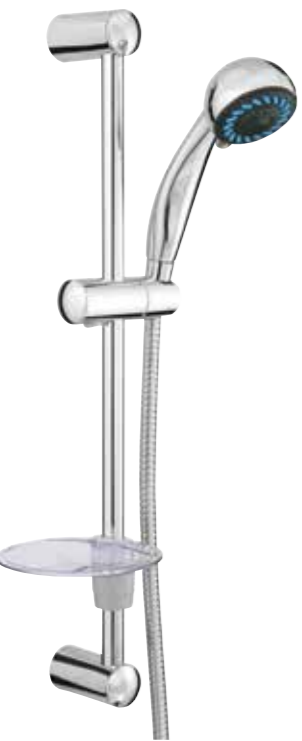

RIVER

624125

Set:

- Stainless steel shower column RIVER
- Handshower AIRFORCE (Ø - 100 mm, 3 functions)
- Shower head RIVER (Ø - 250 mm)
- 150 cm stainless steel shower hose
- Ceramic diverter

NEW

1. 2.

AMADEO

624027

Set:

- Chrome-plated shower rail Ø 25 AMADEO
- Handshower DORA (Ø - 100 mm, 5 functions)
- Silver PVC shower hose 150 cm

ACCORD-AQUA

624025

Set:

- Chrome-plated shower rail Ø 25 ACCORD
- Handshower AQUA (Ø - 90 mm, 5 functions)
- Silver PVC shower hose 150 cm

PRACTIC-FRESH

624023

Set:

- Chrome-plated shower rail Ø 19 PRACTIC
- Handshower FRESH (Ø - 70 mm, 2 functions)
- Stainless steel shower hose 150 cm Con/Imp

VARIANTA-DELTA

624101

Set:

- Chrome-plated shower rail Ø 25 VARIANTA
- handshower DELTA (Ø - 70 mm, 3 functions)
- Stainless steel shower hose 150 cm Con/Imp

NEW

COMO
621115
Metal shower rail Ø 22 mm

NEW

VIKO
621021
Metal shower rail Ø 22 mm

NEW

LAGO
621020
Metal shower rail Ø 18 mm

ACCORD
621001
Metal shower rail Ø 25 mm

BORA
621002
Metal shower rail Ø 25 mm