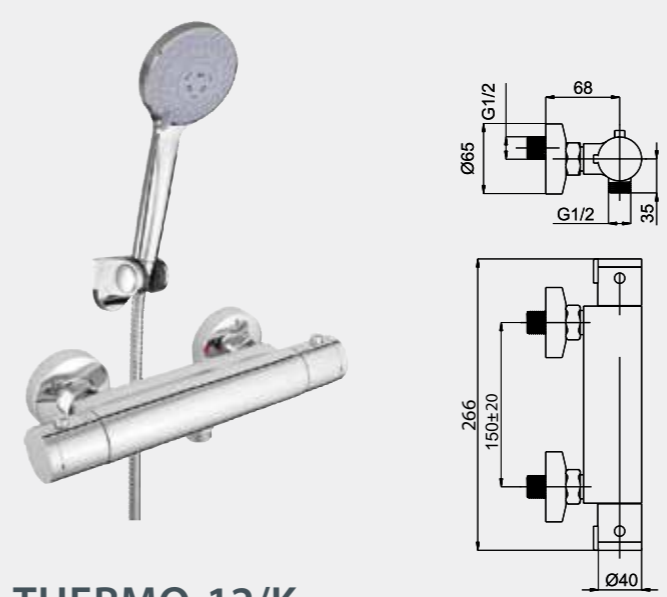

THERMO-12/K
Shower faucet with handshower
H20L08 | H20LL08 (Lux)*