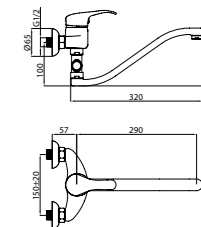

P-12/G STAR

Wall bath faucet with handshower
P2GK01