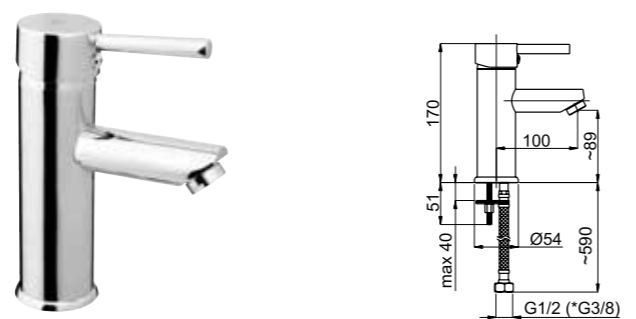

ULTRA-18
Washbasin faucet
1/2-U80008 | 3/8-U80108