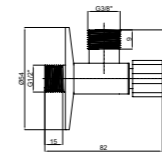

Ball valve 1/2"x3/8"
662021

Completed with decorative plate for faucets