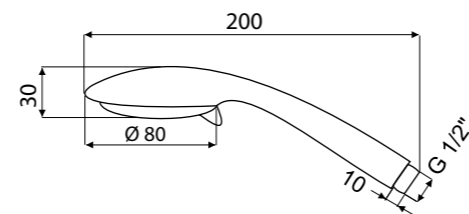

NEW

OKA

622062

Chrome-plated handshower with anti-lime function. 1 function. Diameter 80 mm. Flow rate - 10.5 l/min at 3 Bar pressure

NEW

RINO

622064

Chrome-plated handshower with anti-lime function. 1 function. Diameter 100 mm. Flow rate - 11 l/min at 3 Bar pressure