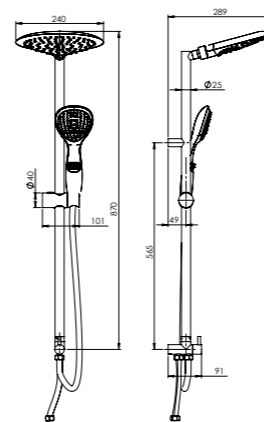

Set*:

- Brass shower column ANETA with a 5 years warranty
- 150 cm stainless steel shower hose
- 80 cm stainless steel double shower hose
- Shower head ANETA (245 x 190 mm)
- Handshower ANETA (93 x 250 mm)

* the faucet is not included in the shower column ANETA set.