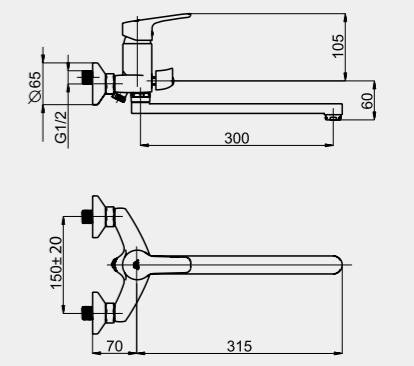

UNO-11/C

Wall bath faucet with handshower
N11CD01 | N11CL01 (Lux)*

*Lux type eccentrics art. 636602, page 167.