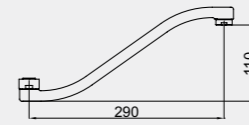

Length 300 mm,
height 110 mm

Spout C
633009