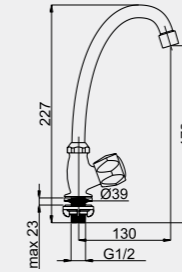

R-8 GLOBO
Kitchen faucet
1/2-R8J002 | 3/8-R8J102