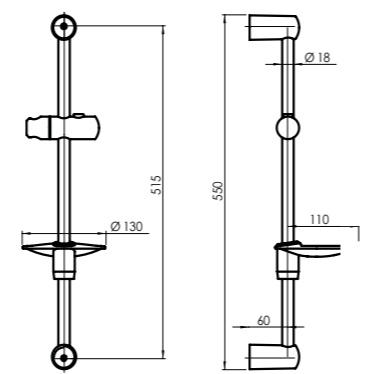

RIVER

624125

Set:

- Stainless steel shower column RIVER
- Handshower AIRFORCE (Ø - 100 mm, 3 functions)
- Shower head RIVER (Ø - 250 mm)
- 150 cm stainless steel shower hose
- Ceramic diverter

NEW

1. 2.

AMADEO

624027

Set:

- Chrome-plated shower rail Ø 25 AMADEO
- Handshower DORA (Ø - 100 mm, 5 functions)
- Silver PVC shower hose 150 cm

ACCORD-AQUA

624025

Set:

- Chrome-plated shower rail Ø 25 ACCORD
- Handshower AQUA (Ø - 90 mm, 5 functions)
- Silver PVC shower hose 150 cm

PRACTIC-FRESH

624023

Set:

- Chrome-plated shower rail Ø 19 PRACTIC
- Handshower FRESH (Ø - 70 mm, 2 functions)
- Stainless steel shower hose 150 cm Con/Imp

VARIANTA-DELTA

624101

Set:

- Chrome-plated shower rail Ø 25 VARIANTA
- handshower DELTA (Ø - 70 mm, 3 functions)
- Stainless steel shower hose 150 cm Con/Imp