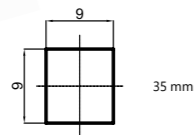

**Cartridge 35 mm
CITEC-RUBINETA
ECO**
634029

Ceramic cartridge
(with noise reducer)