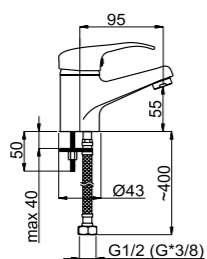

Y-18 MARS

Washbasin faucet
Y80003 | 3/8-Y80103
Pop up-Y80403