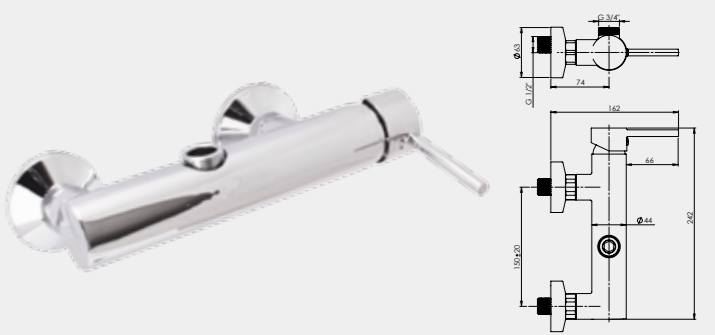

ULTRA-15/D
Shower faucet
UD15008 | UD15L08 (Lux)*