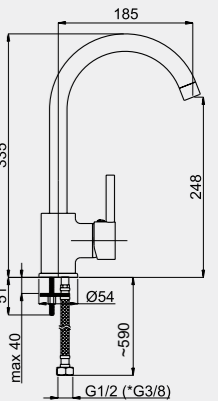

ULTRA-33 (BK)
Kitchen faucet
1/2-U30068 | 3/8-U30168