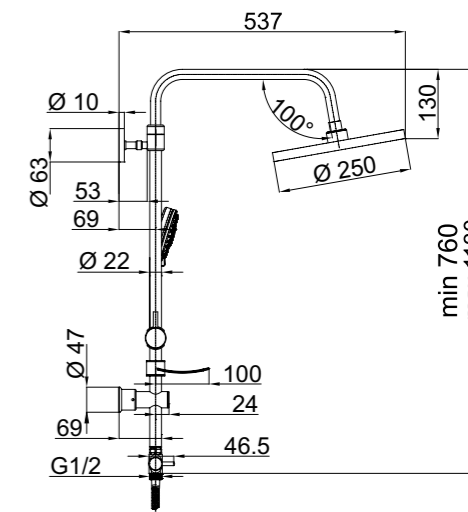

RIVER

624125

Set:

- Stainless steel shower column RIVER
- Handshower AIRFORCE (Ø - 100 mm, 3 functions)
- Shower head RIVER (Ø - 250 mm)
- 150 cm stainless steel shower hose
- Ceramic diverter

NEW

1. 2.

AMADEO