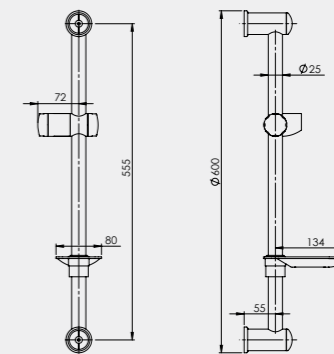

PRACTIC-FRESH

624023

Set:

- Chrome-plated shower rail Ø 19 PRACTIC
- Handshower FRESH (Ø - 70 mm, 2 functions)
- Stainless steel shower hose 150 cm Con/Imp

VARIANTA-DELTA

624101

Set:

- Chrome-plated shower rail Ø 25 VARIANTA
- handshower DELTA (Ø - 70 mm, 3 functions)
- Stainless steel shower hose 150 cm Con/Imp

VARIANTA
621010
Metal shower rail Ø 25 mm

PRACTIC
621009
Metal shower rail Ø 18 mm

Shower tube
621998
Stainless steel shower pipe with handshower, connection 3/4" (can be used with R-5 faucet)

Handshowers