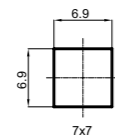

For Cross Handles

Valve 1/2"
CROSS 7x7, 180°
664028

Ceramic Valve

Ball valve 1/2"x1/2"
662011

Completed with decorative plate for faucets

Valve 3/8"
CROSS 7x7
664022

158

Valve 1/2"
CERAMIC CROSS
Ø8x24, 180°
664012