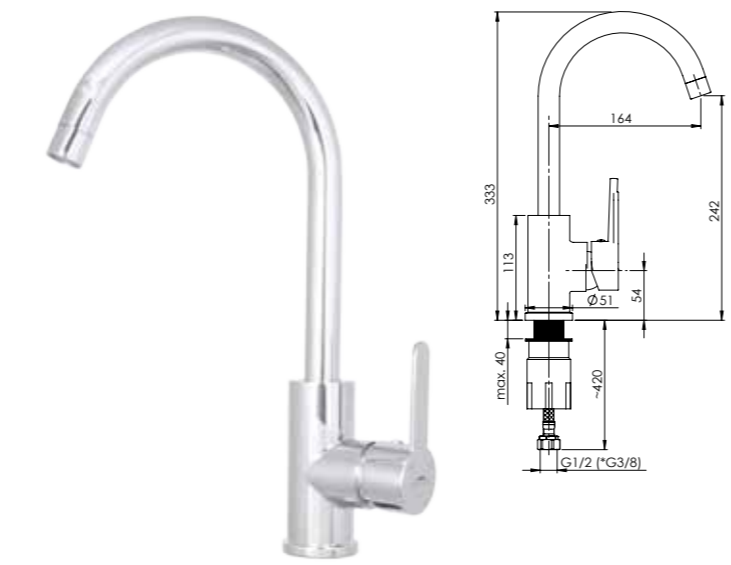

AXE-33
Kitchen faucet
1/2-AX30008 | 3/8-AX30108