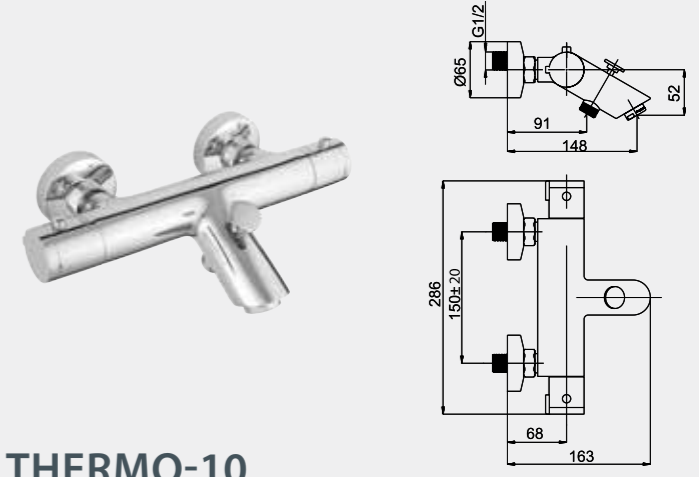

THERMO-10
Wall bath faucet
H10008 | H100L08 (Lux)*

Comfort. Guarantee of stable water temperature.
Elegant design, thermo elements of high quality VERNET (France).
Safety. Instantaneous hot water shutoff in case of cold water disappearance: protection from possible burn.