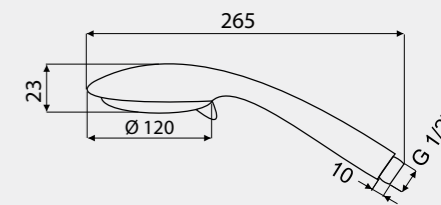

LOTA
622068

Chrome-plated handshower with anti-lime function. 1 function. Diameter 120 mm. Flow rate - 8 l/min or 15,5 l/min without limiter at 3 Bar pressure

NEW