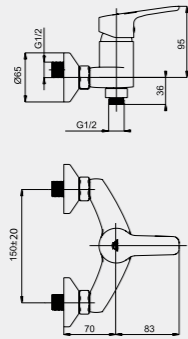

UNO-12

Wall bath faucet
N20001 | N200L01 (Lux)*

UNO-12/G

Wall bath faucet with handshower
N2GD01 | N2GDL01 (Lux)*

UNO-12/K

Wall bath faucet with handshower
N20D01 | N20L01 (Lux)*

UNO-14

Wall bath faucet
N41001 | N41L01 (Lux)*

*Lux type eccentrics art. 636602, page 167.

VIVA

VIVA-33

Kitchen faucet
1/2-VV30008 | 3/8-VV30108

VIVA-33 – affordable comfort and reliability! Irreplaceable assistant in your kitchen.