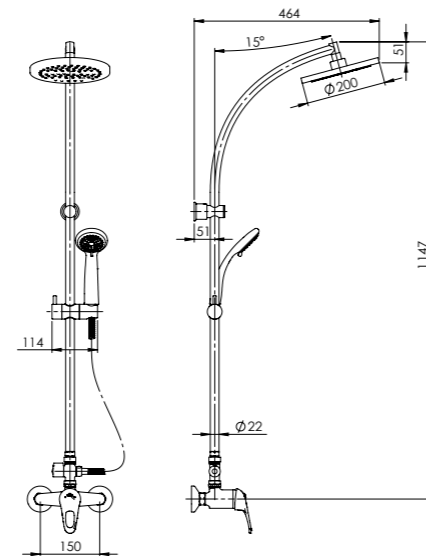

Set:

- Stainless steel shower column ETNA
- Faucet THERMO-15
- Handshower DORA (Ø - 110 mm, 5 functions)
- Shower head ETNA (Ø - 250 mm)
- 150 cm stainless steel shower hose
- Ceramic diverter

ETNA + ULTRA-15/D

625029

Set:

- Stainless steel shower column ETNA
- Faucet ULTRA-15/D
- Handshower DORA (Ø - 110 mm, 5 functions)
- Shower head ETNA (Ø - 250 mm)
- 150 cm stainless steel shower hose
- Ceramic diverter

STREAM + P-15

625030

Set:

- Stainless steel shower column STREAM
- Faucet P-15
- Handshower DELTA (Ø - 70 mm, 3 functions)
- Shower head STREAM (Ø - 200 mm)
- 150 cm stainless steel shower hose
- Ceramic diverter

**STREAM**