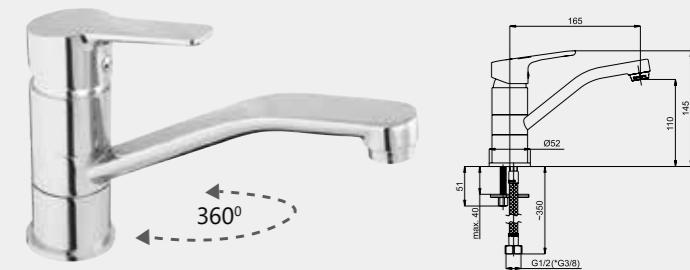

UNO-19
Washbasin faucet
1/2-N90001 | 3/8-N90101