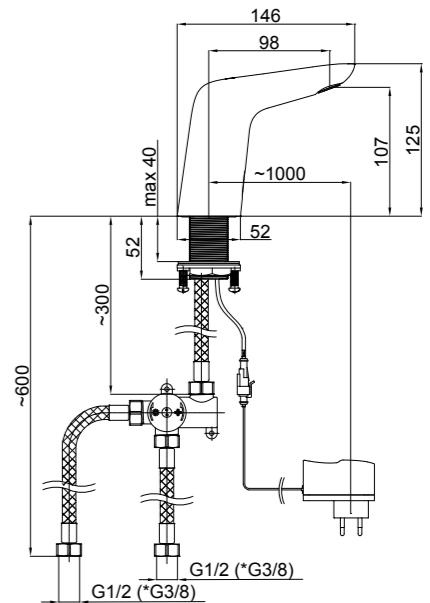

ECOSENS
Touchless washbasin faucet
1/2-540003 | 3/8-540005

Touchless faucet, lithium batteries AA 4 pcs.

ECOSENS LIFETIME
Touchless washbasin faucet
1/2-540006 | 3/8-540007

Sensor washbasin faucet
Touchless faucet
Adapter 7.5V