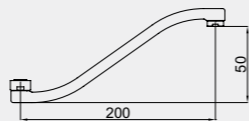

Length 300 mm

Spout G
633014

Length 300 mm,
height 110 mm

Spout C
633009

Length 400 mm

Spout G
633012

Length 200 mm,
height 50 mm

Spout U
633003