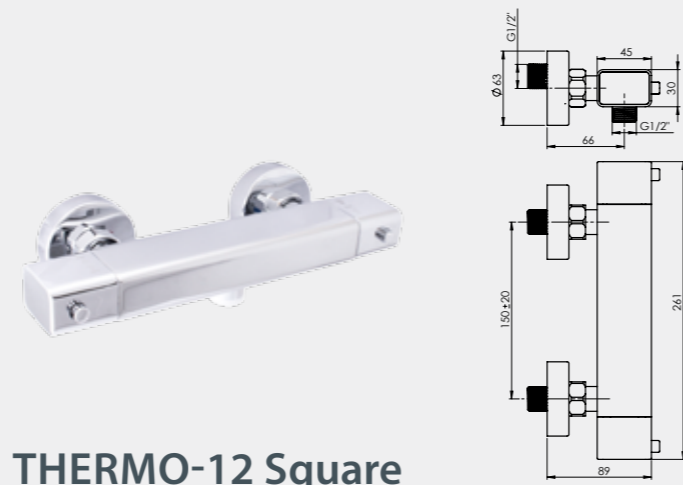

THERMO-12 Square
Shower faucet
H2S0008 | H2S00L08 (Lux)*