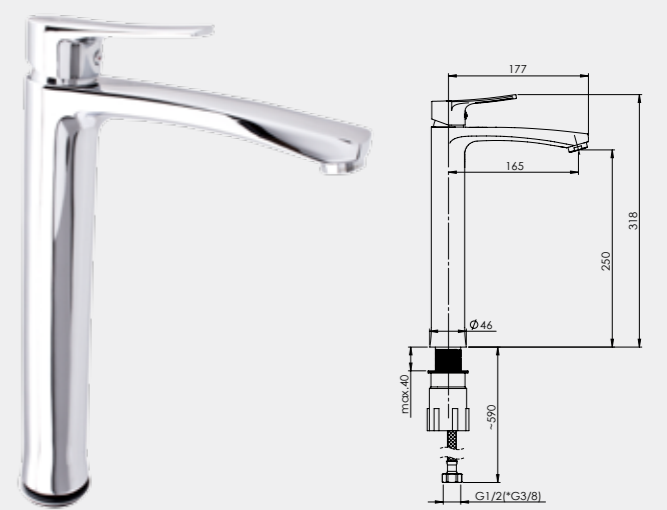

NEW

NICA-11/C
Wall bath faucet with handshower
NI11CK08

NEW

NICA-18
Washbasin faucet
NI80008

NEW

NICA-18/D
Washbasin faucet
NID0008

NICA collection can be described as a unique and practical one. The combination of fashionable strictness and smooth lines will win any heart, especially those who love light and modern style.