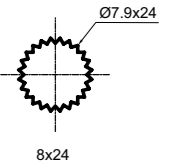

**Valve 3/8"
Ø8x24**
664002

8x24