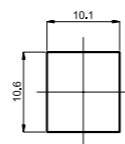

Handle
STAR
631011

Metal