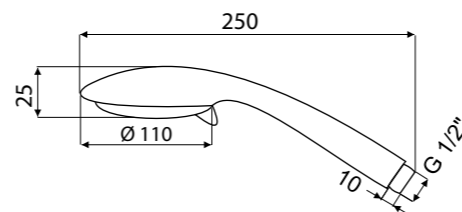

DORA
622070

Chrome-plated handshower with anti-lime function. 5 functions. Diameter 110 mm. Flow rate - 8 l/min or 14 l/min without limiter, at 3 Bar pressure

NEW