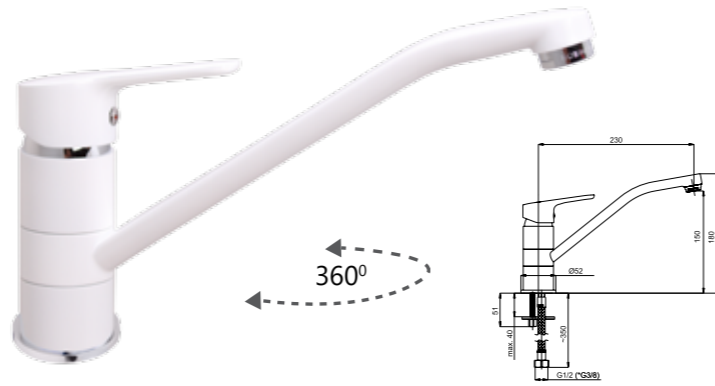

UNO WHITE

UNO-20 (WT)

Kitchen faucet
1/2-N00071 | 3/8 N00171