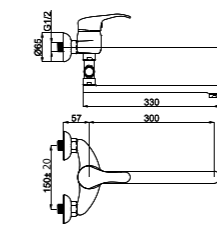

P-12/C STAR

Wall bath faucet with handshower
P2CK01