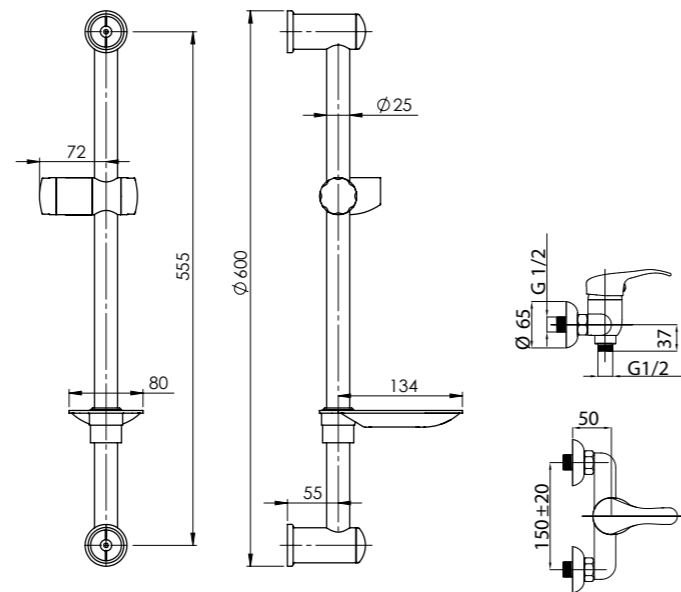

**Set OPTIMA-12 +
VARIANTA-DELTA**
625104

OPTIMA-12
Wall bath faucet

VARIANTA-DELTA
Shower set
624101