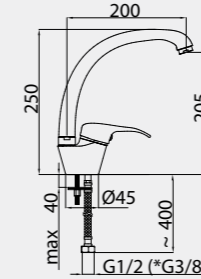

OPTIMA

OPTIMA-33
Kitchen faucet
1/2-O30008 | 3/8-O30108