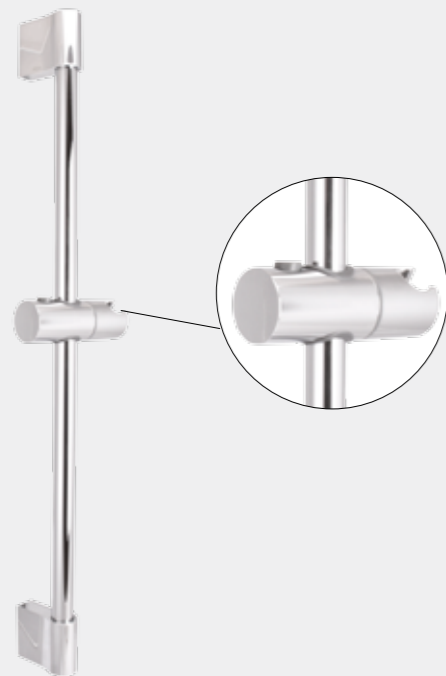

NEW

COMO
621115
Metal shower rail Ø 22 mm

NEW