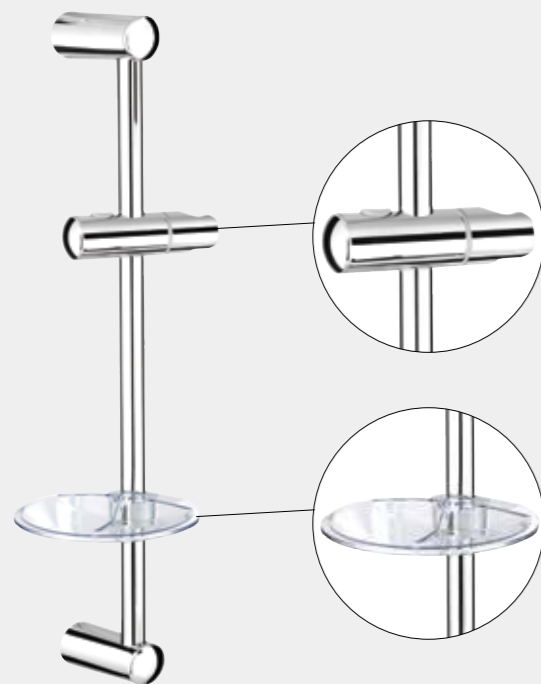

624027

Set:

- Chrome-plated shower rail Ø 25 AMADEO
- Handshower DORA (Ø - 100 mm, 5 functions)
- Silver PVC shower hose 150 cm

ACCORD-AQUA

624025

Set:

- Chrome-plated shower rail Ø 25 ACCORD
- Handshower AQUA (Ø - 90 mm, 5 functions)
- Silver PVC shower hose 150 cm

PRACTIC-FRESH

624023

Set:

- Chrome-plated shower rail Ø 19 PRACTIC
- Handshower FRESH (Ø - 70 mm, 2 functions)
- Stainless steel shower hose 150 cm Con/Imp

VARIANTA-DELTA

624101

Set:

- Chrome-plated shower rail Ø 25 VARIANTA
- handshower DELTA (Ø - 70 mm, 3 functions)
- Stainless steel shower hose 150 cm Con/Imp

NEW

COMO
621115
Metal shower rail Ø 22 mm

NEW

VIKO
621021
Metal shower rail Ø 22 mm

NEW

LAGO
621020
Metal shower rail Ø 18 mm

ACCORD
621001
Metal shower rail Ø 25 mm

BORA
621002
Metal shower rail Ø 25 mm

VARIANTA
621010
Metal shower rail Ø 25 mm

PRACTIC
621009
Metal shower rail Ø 18 mm

Shower tube
621998
Stainless steel shower pipe with handshower, connection 3/4" (can be used with R-5 faucet)

Handshowers