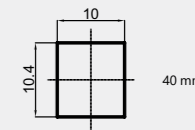

Ceramic cartridge
(with noise reducer)