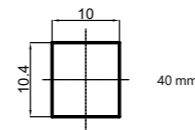

Ceramic cartridge
(with noise reducer)

**Cartridge 40 mm
SEDAL-RUBINETA**
634006