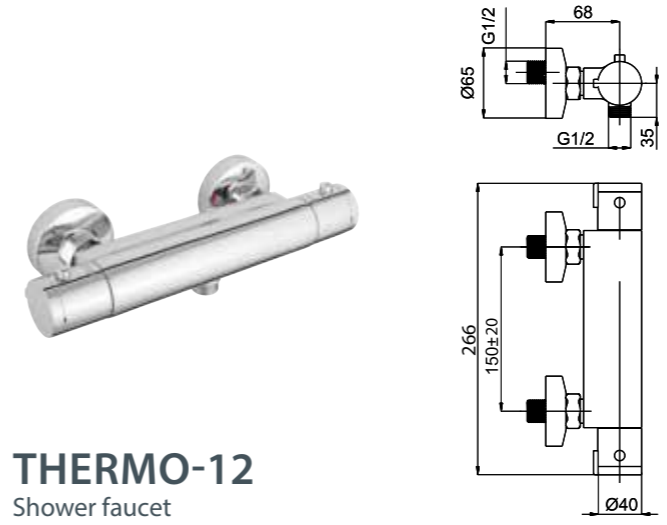

THERMO-12
Shower faucet
H20008 | H200L08 (Lux)*