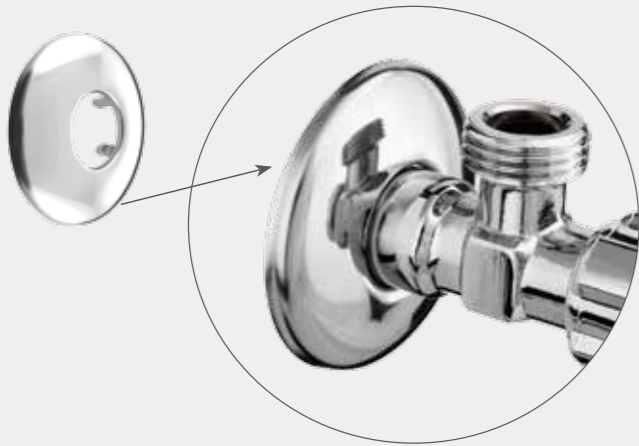

For Cross Handles

Valve 1/2"
CROSS 7x7, 180°
664028

Ceramic Valve

Ball valve 1/2"x1/2"
662011

Completed with decorative plate for faucets

Valve 3/8"
CROSS 7x7
664022

158

Valve 1/2"
CERAMIC CROSS
Ø8x24, 180°
664012

Ceramic Valve

Ball valve 1/2"x3/8"
662021

Completed with decorative plate for faucets

Ball valve 1/2"x3/4"
662012

Completed with decorative plate for faucets

Decorative plate
1/2"
636617

Ceramic valve
1/2"x1/2"
662014

Completed with decorative plate for faucets

Ball valve 1/2"x1/2"
Nickel
662015

Completed with decorative plate for faucets or WC connection

Three ball valve
1/2"x1/2"x3/4"
662001

For washing machine, chrome plated

Ceramic valve
1/2"x3/8"
662017
160

Completed with decorative plate for faucets

Ball valve 1/2"x3/8"
Nickel
662020

Completed with decorative plate for faucets or WC connection

Ball valve 1/2"x3/4"
Nickel
662016