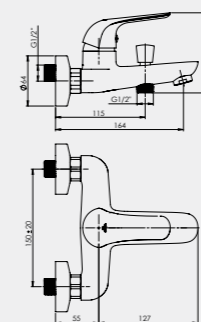

NEW

LIMA-10
Wall bath faucet
LI10008