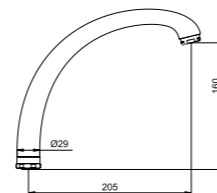

Spouts (brass)

Spout T-33
633029

Ø29, height 160 mm

Spout S
633006

Ø18, length 200 mm

Spout S
633001

Ø18, length 300 mm

Spout J
633004