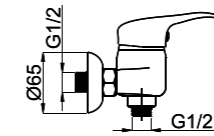

P-12/K STAR

Wall bath faucet with handshower
P20K01 | P20KL01 (Lux)*

P-12/K SHER

Wall bath faucet with handshower
P20K02

*Lux type eccentrics art. 636602, page 167.