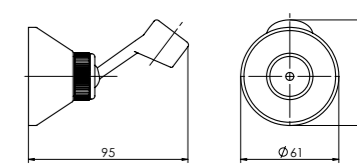

DUPLEX-METAL
623004

Metal, adjustable

FIX
623003

Chrome-plated,
adjustable

DUPLEX
623001

Chrome-plated,
adjustable

TITAN
623019

Installation without use
of tools.
Holds up to 15 kg