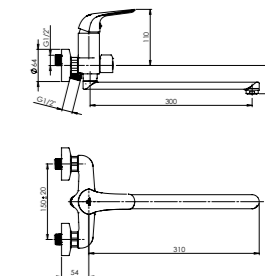

NEW

LIMA-11/C
Wall bath faucet with handshower
LI11CK08

NEW