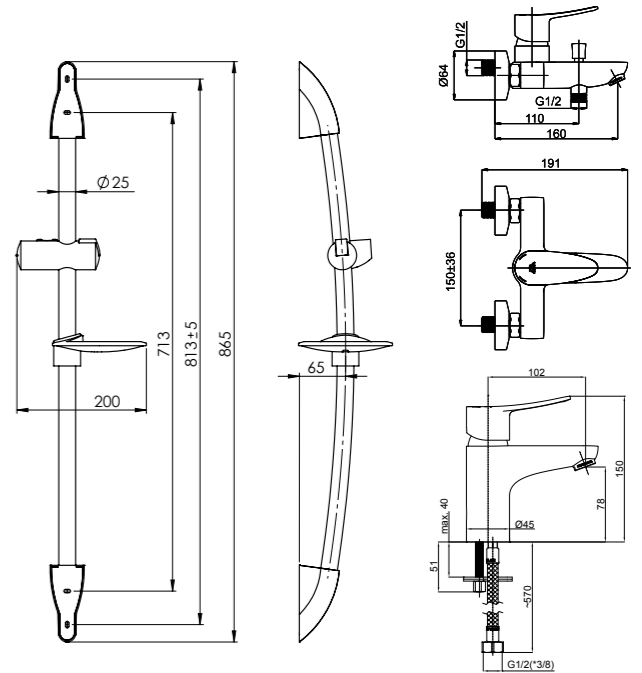

STATIC-10
Wall bath faucet
A10008

STATIC-18
Washbasin faucet
A80008

ACCORD-AQUA
Shower set
624025