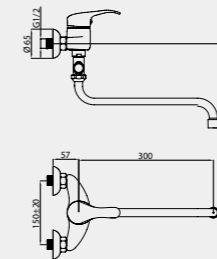

PRINCE + PRACTIC-FRESH SET

625001

P-12/C

Wall bath faucet
P2CK01

PRACTIC-FRESH

Shower set
624023

P-12/S STAR

Wall bath faucet with handshower
P2SK01