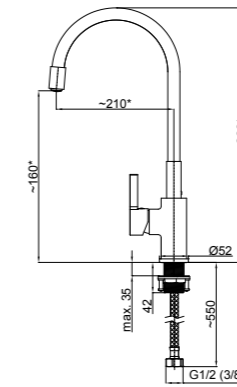

FLEXY-33 (BK)

Kitchen faucet
1/2-FL30068 | 3/8-FL30168

FLEXY-33 (WT)

Kitchen faucet
1/2-FL30078 | 3/8-FL30178

FLEXY-33 (RD)

Kitchen faucet
1/2-FL300R8 | 3/8-FL301R8

FLEXY-33 (GR)

Kitchen faucet
1/2-FL300G8 | 3/8-FL301G8