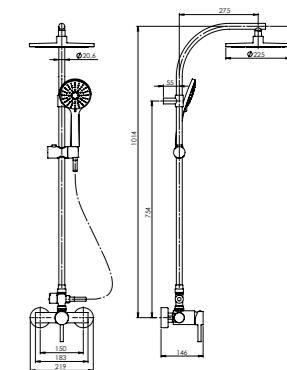

Set*:

- Brass shower column ANETA with a 5 years warranty
- 150 cm stainless steel shower hose
- 80 cm stainless steel double shower hose
- Shower head ANETA (245 x 190 mm)
- Handshower ANETA (93 x 250 mm)

Set:

- Stainless steel shower column DINA
- Faucet ULTRA-15
- Shower head DINA (Ø - 225 mm)
- Handshower DORA (Ø - 110 mm, 5 functions)
- 150 cm stainless steel shower hose
- Ceramic diverter

NEW

ETNA + THERMO-15