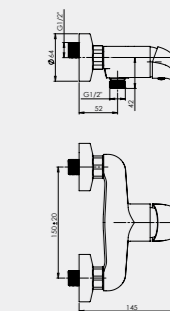

NEW

LIMA-10
Wall bath faucet
LI10008

NEW

LIMA-10/K
Wall bath faucet
LI10K08

NEW

LIMA-11/C
Wall bath faucet with handshower
LI11CK08

NEW

LIMA-12/K
Shower faucet with handshower
LI20K08