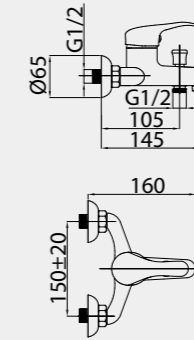

Set OPTIMA-10 + OPTIMA-18 + VARIANTA-DELTA

625105

OPTIMA-10
Wall bath faucet

OPTIMA-18
Washbasin faucet
O80008

VARIANTA-DELTA
Shower set
624101

OPTIMA-10/K
Wall bath faucet
O10K08 | O10KL08 (Lux)*