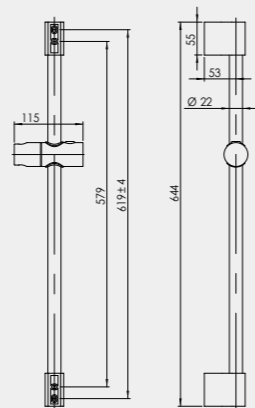

NEW

COMO
621115
Metal shower rail Ø 22 mm

NEW