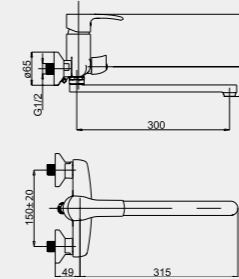

ARTIS-11/C

Wall bath faucet with handshower
540036N | 540L36N (Lux)*