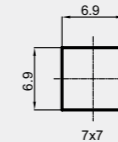

Valve 1/2"
CROSS 7x7, 180°
664028

Ceramic Valve