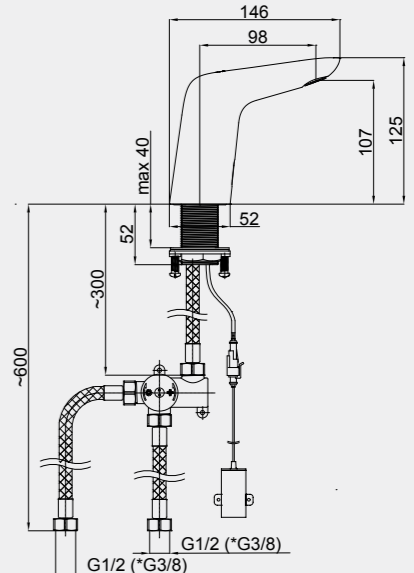

ECOSENS
Touchless washbasin faucet
1/2-540003 | 3/8-540005

Touchless faucet, lithium batteries AA 4 pcs.

ECOSENS LIFETIME
Touchless washbasin faucet
1/2-540006 | 3/8-540007

Sensor washbasin faucet
Touchless faucet
Adapter 7.5V