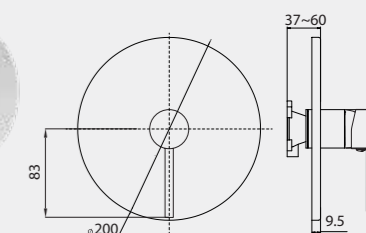

KUBO-1F-ULTRA

Concealed faucet
PM0005