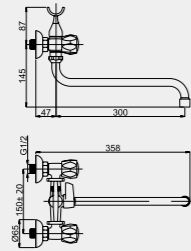

R-1 GLOBO (K)

Wall bath faucet with handshower
R1SK02 | R1SKL02 (Lux)*