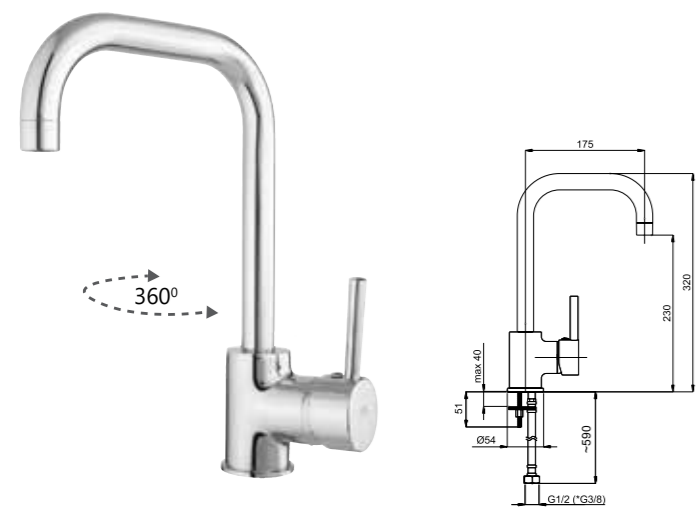

ULTRA-37
Kitchen faucet
1/2-U70008 | 3/8-U70108