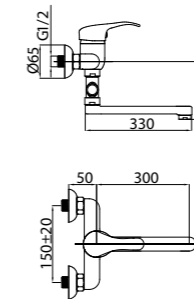

OPTIMA-12/C
Wall bath faucet
O2CK08 | O2CKL08 (Lux)*