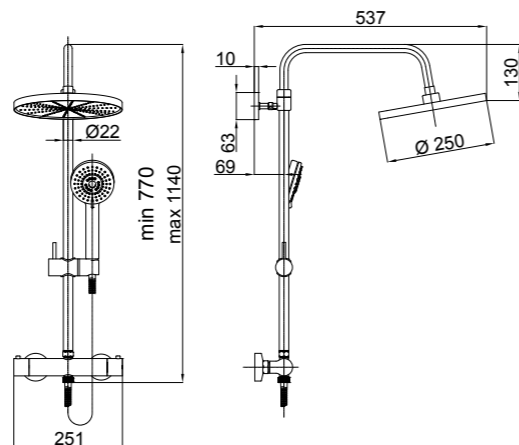

RIVER + THERMO-15

625006

Set:

- Stainless steel shower column RIVER
- Faucet THERMO-15
- Handshower AIRFORCE (Ø - 100 mm, 3 functions)
- Shower head RIVER (Ø - 250 mm)
- 150 cm stainless steel shower hose
- Ceramic diverter