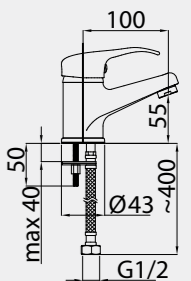

OPTIMA-18
Washbasin faucet
1/2-O80008 | 3/8-O80108
Pop up-O80408

*Lux type eccentrics art. 636602, page 167.