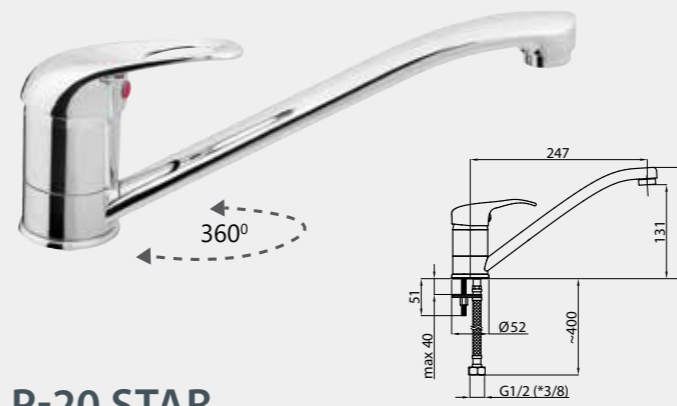

P-20 STAR
Kitchen faucet
1/2-P00001 | 3/8-P00101