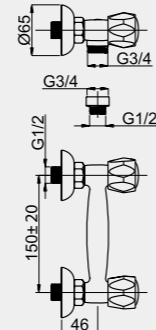

Wall bath faucet with handshower
R1CK02

R-5 GLOBO

Shower faucet
R50002 | R50L02 (Lux)*

*Lux type eccentrics art. 636602, page 167.

R-5 GLOBO

Shower faucet R-5 with shower tube
R50062 | R50L62 (Lux)*

*Lux type eccentrics art. 636602, page 167.