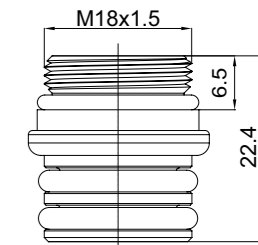

Other Parts

ABS plastic slider
(diameter 22 mm)

Bath faucet elbows (brass)
657014

Ø 1/2 ext. -3/4 ext.

Faucet base 52
636032

Thermostat Thermo
636357

For Thermo faucets

Insert for C spout
636413