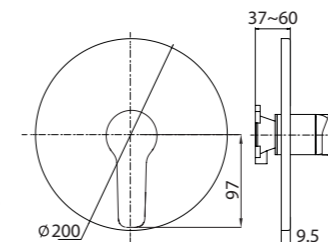

KUBO-1F-UNO

Concealed faucet
PM0001