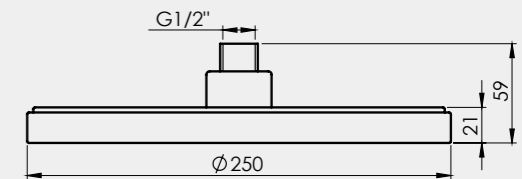

Chrome-plated shower head with anti-lime function. 1 function. Diameter 250 mm. Flow rate - 8 l/min at 3 Bar pressure

RIVER
622144