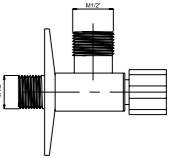

For Cross Handles

Valve 1/2"
CROSS 7x7, 180°
664028

Ceramic Valve

Ball valve 1/2"x1/2"
662011

Completed with decorative plate for faucets

Valve 3/8"
CROSS 7x7
664022

158

Valve 1/2"
CERAMIC CROSS
Ø8x24, 180°
664012