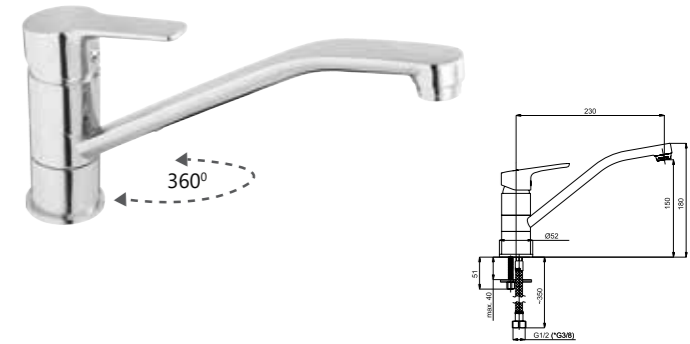

UNO-20
Kitchen faucet
1/2-N00001 | 3/8-N00101