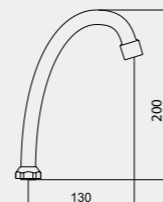

Spout J
633005