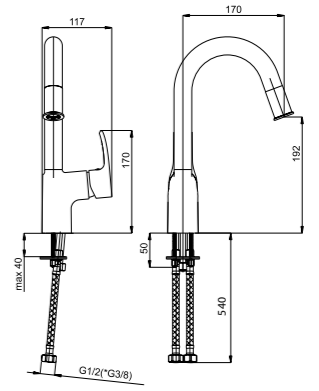

ARTIS-33
Kitchen faucet
1/2-540040 | 3/8-540140