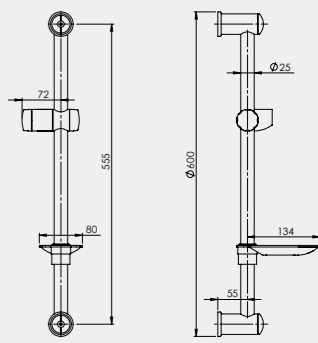

PRACTIC-FRESH

624023

Set:

- Chrome-plated shower rail Ø 19 PRACTIC
- Handshower FRESH (Ø - 70 mm, 2 functions)
- Stainless steel shower hose 150 cm Con/Imp

VARIANTA-DELTA

624101

Set:

- Chrome-plated shower rail Ø 25 VARIANTA
- handshower DELTA (Ø - 70 mm, 3 functions)
- Stainless steel shower hose 150 cm Con/Imp