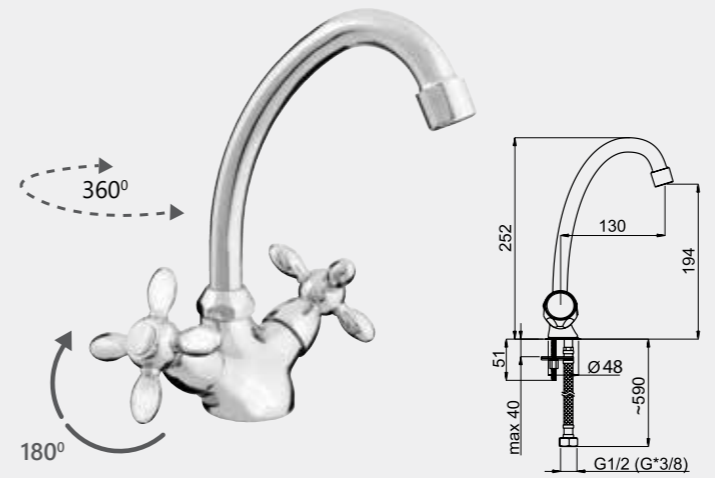

MILANO-8

Kitchen faucet
1/2-M8J006 | 3/8-M8J106