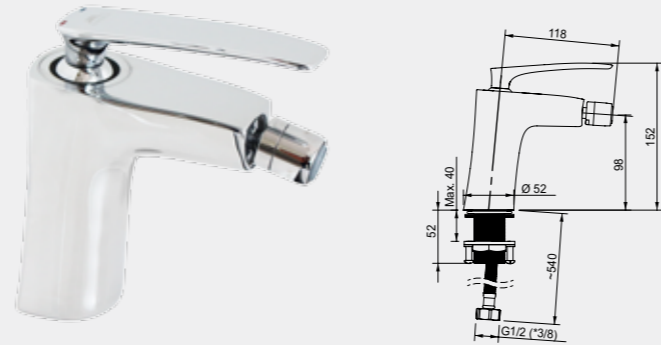

AERO-10
Wall bath faucet
540030 | 540L30 (Lux)*

AERO series is a combination of exceptional style and functionality. **AERO** faucets represent contemporary and ergonomic design, as well as pay attention to important issues in our planet, like responsible use of natural resources and ecological care.