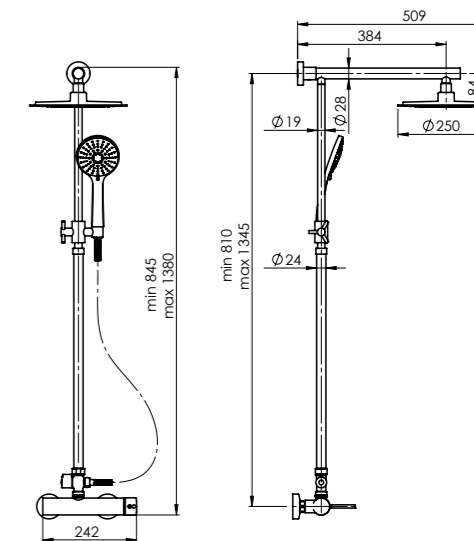

Set:

- Stainless steel shower column ETNA
- Faucet THERMO-15
- Handshower DORA (Ø - 110 mm, 5 functions)
- Shower head ETNA (Ø - 250 mm)
- 150 cm stainless steel shower hose
- Ceramic diverter

ETNA + ULTRA-15/D

625029

Set:

- Stainless steel shower column ETNA
- Faucet ULTRA-15/D
- Handshower DORA (Ø - 110 mm, 5 functions)
- Shower head ETNA (Ø - 250 mm)
- 150 cm stainless steel shower hose
- Ceramic diverter

STREAM + P-15

625030

Set:

- Stainless steel shower column STREAM
- Faucet P-15
- Handshower DELTA (Ø - 70 mm, 3 functions)
- Shower head STREAM (Ø - 200 mm)
- 150 cm stainless steel shower hose
- Ceramic diverter

**STREAM**