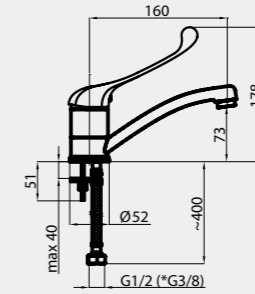

P-19 MEDIC

Washbasin faucet
1/2-P90005 | 3/8-P90105