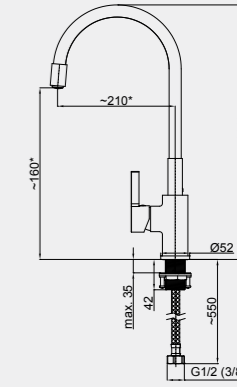

FLEXY-33 (BK)

Kitchen faucet
1/2-FL30068 | 3/8-FL30168

FLEXY-33 (WT)

Kitchen faucet
1/2-FL30078 | 3/8-FL30178

FLEXY-33 (RD)

Kitchen faucet
1/2-FL300R8 | 3/8-FL301R8

FLEXY-33 (GR)

Kitchen faucet
1/2-FL300G8 | 3/8-FL301G8