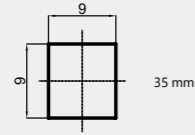

**Cartridge 35 mm
SEDAL-RUBINETA
with distributor**
634014

Ceramic cartridge
(with noise reducer)