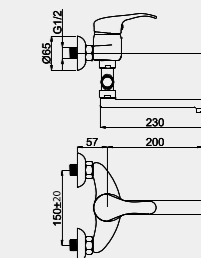

P-12/C STAR (20)

Wall bath faucet with handshower
P21K01