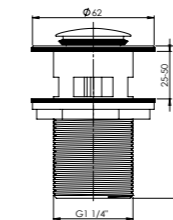

Pop-waste CLICK-CLACK
1 1/4" brass
710015