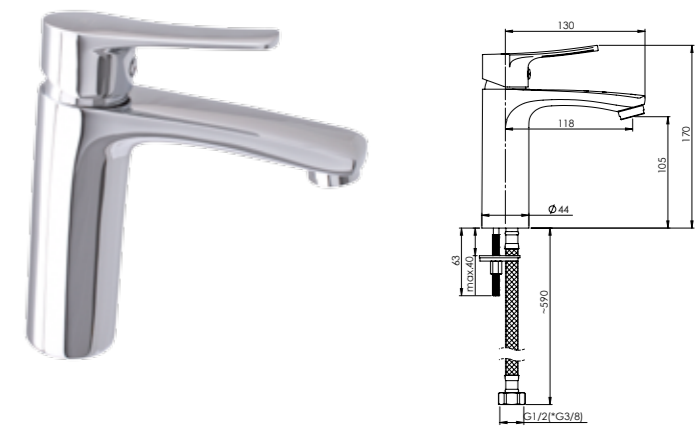

LIMA-12/K
Shower faucet with handshower
LI20K08

NICA-18
Washbasin faucet
NI80008

NEW