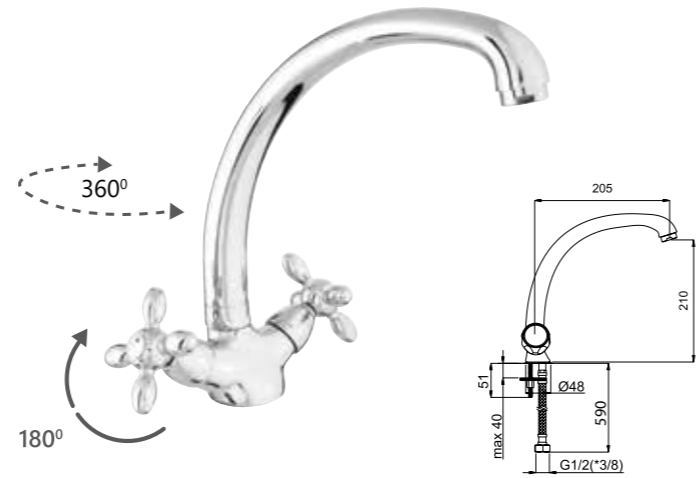

MILANO

MILANO-8 (Lux)

Kitchen faucet
1/2-M8T006 | 3/8-M8T106