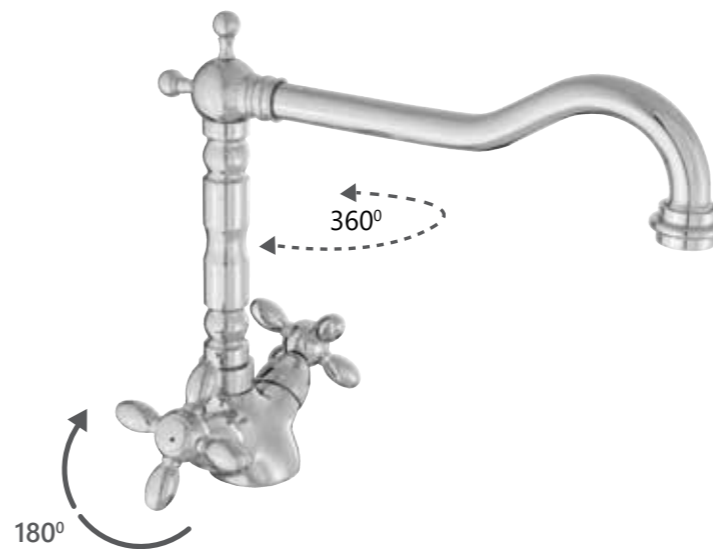

Wall bath faucet with handshower
A2GA08N | A2GL08N (Lux)*

*Lux type eccentrics art. 636602, page 167.

*Lux type eccentrics art. 636602, page 167.

TOSCANA

Refined classics created to share satisfaction and comfort.