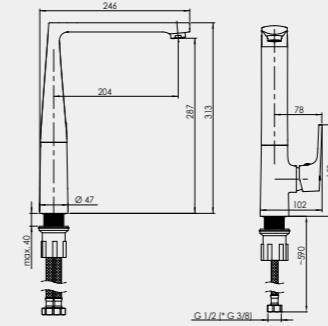

NEW

MODENA-33

Kitchen faucet
1/2-MD30008 | 3/8-MD30108

NEW