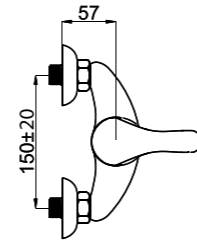

P-12/C STAR (40)

Wall bath faucet with handshower
P22K01

P-12 STAR

Wall bath faucet
P20001