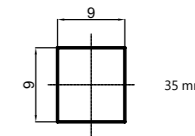

Ceramic cartridge
(with noise reducer)