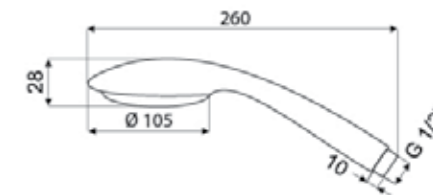

DOVE
622074

Chrome-plated handshower with anti-lime function. 1 function. Diameter 105 mm. Flow rate - 17 l/min at 3 Bar pressure

NEW