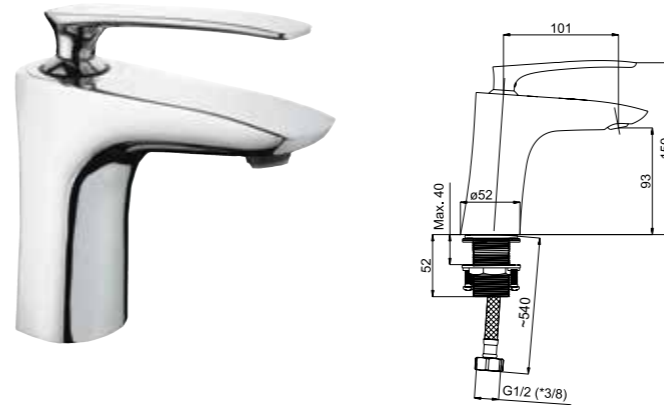

AERO-18
Washbasin faucet
1/2-540033 | 3/8-540133
Pop up - 540433