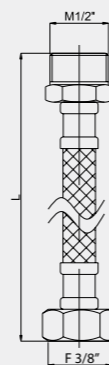

Length
611021	20 cm
611031	30 cm
611041	40 cm
611051	50 cm
611061	60 cm
611071	70 cm
611081	80 cm
611091	90 cm
611101	100 cm
611121	120 cm
611151	150 cm
610171	170 cm
611181	180 cm
611201	200 cm
611251	250 cm
611301	300 cm