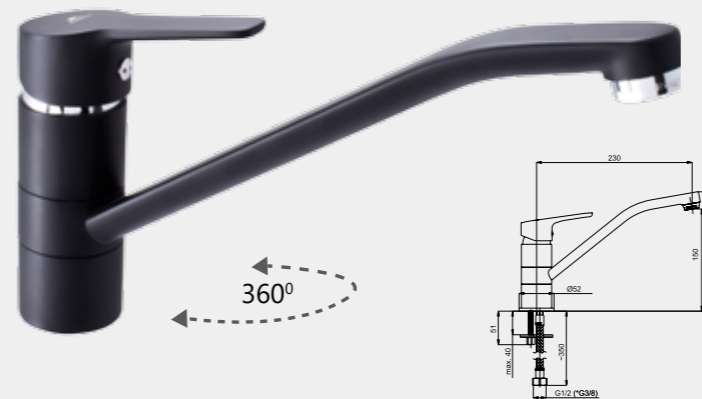

UNO BLACK

UNO-20 (BK)
Kitchen faucet
1/2-N00061 | 3/8-N00161