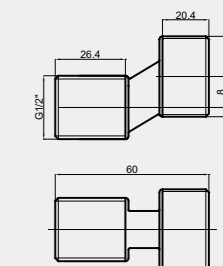

Eccentric (Lux)
636602

1/2" x 3/4"
Strengthened