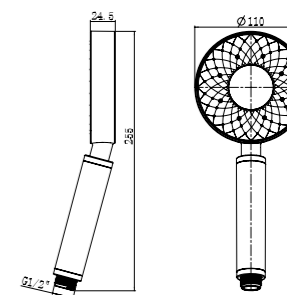

LUNA
622143

Chrome-plated handshower with anti-lime function. 3 functions. Diameter 110 mm. Flow rate - 11,5 l/min at 3 Bar pressure