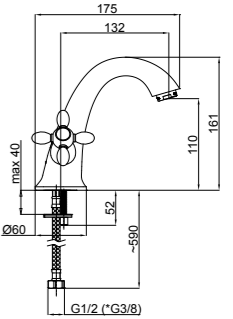

*Lux type eccentrics art. 636602, page 167.

VENEZIA

VENEZIA-33

Kitchen faucet
1/2-V8L096 | 3/8-V8L196

VENEZIA-2

Washbasin faucet
1/2-V20096 | 3/8-V20196

Sophisticated design, which has been in-demand for centuries. However, everything needs a touch of innovation; in this case, we added the newest water saving and regulation technologies, to make **VENEZIA** series a perfect choice for an acquired taste.