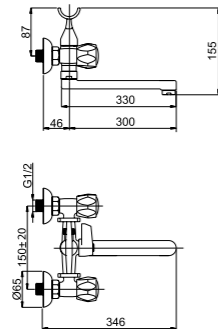

R-1 GLOBO (K)

Wall bath faucet with handshower
R1SK02 | R1SKL02 (Lux)*

R-1 GLOBO (K-40)

Wall bath faucet with handshower
R14K02

R-5/K GLOBO

Wall bath faucet with handshower
R50K01 | R50KL01 (Lux)*

R-1 GLOBO (C) (K)