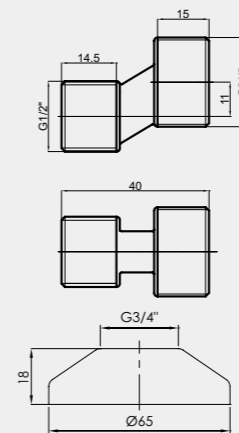

Eccentrics

**Eccentric set
with plate**
636604

1/2" x 3/4"