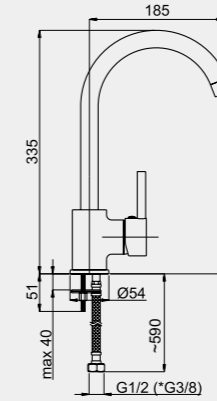

ULTRA

Faucets **ULTRA** successfully stand out from others due to its simplicity and minimalistic shapes.

ULTRA-33 (BR)
Kitchen faucet
1/2-U30098 | 3/8-U30198

ULTRA-33 (ST)
Kitchen faucet
1/2-U30058 | 3/8-U30158

ULTRA-33 (BK)
Kitchen faucet
1/2-U30068 | 3/8-U30168