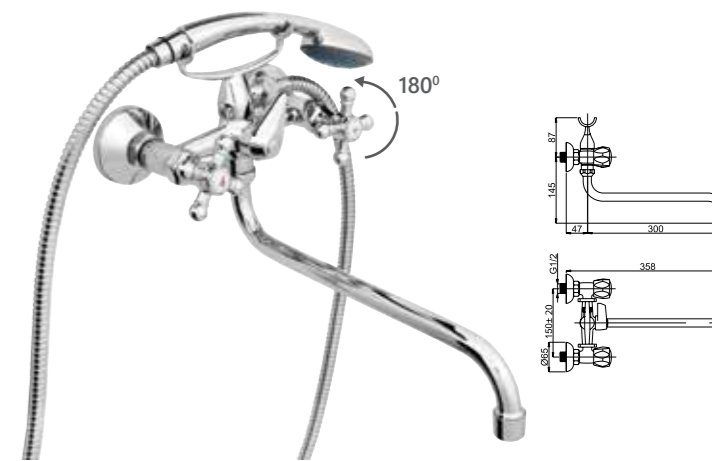

Wall bath faucet with handshower
R1CK02

R-5 GLOBO

Shower faucet
R50002 | R50L02 (Lux)*

*Lux type eccentrics art. 636602, page 167.

R-5 GLOBO

Shower faucet R-5 with shower tube
R50062 | R50L62 (Lux)*

*Lux type eccentrics art. 636602, page 167.

RUBIN CERAMIC

C-8 CROSS

Kitchen faucet
1/2-C8J006 | 3/8-C8J106

Full control – this is what users get from traditional two-handed series with ceramic valves. Convenience, simplicity, reliability.

C-1 CROSS (K)