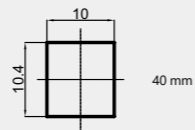

Ceramic cartridge
(with noise reducer)

Cartridge 40 mm
634005