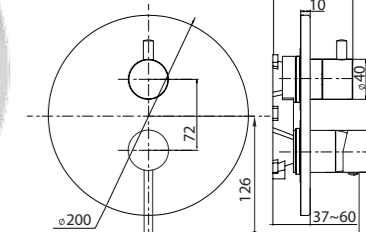

KUBO-2F-ULTRA

Concealed faucet
PM0006