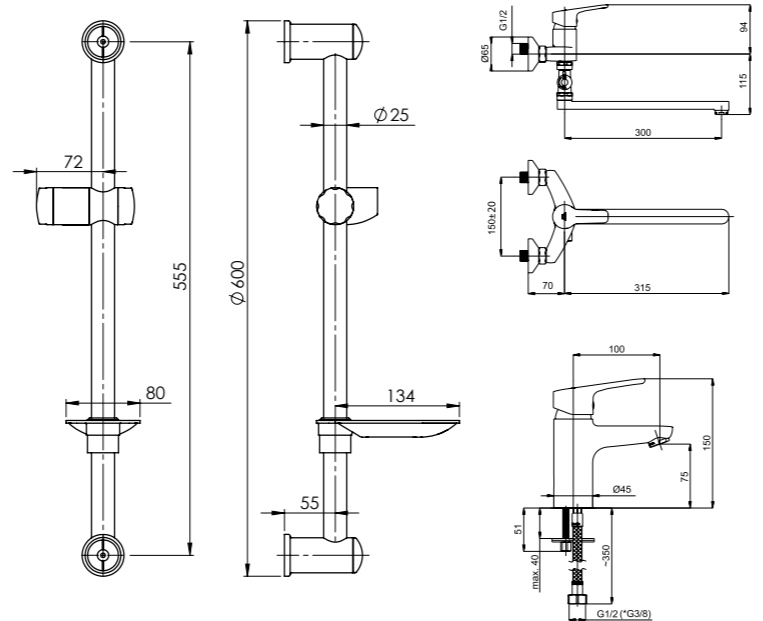

UNO + VARIANTA-DELTA SET

625002

UNO-12/C

Wall bath faucet
N2CD01

UNO-18

Washbasin faucet
N80001

VARIANTA-DELTA

Shower set
624101

UNO-12/C

Wall bath faucet with handshower
N2CD01 | N2CL01 (Lux)*