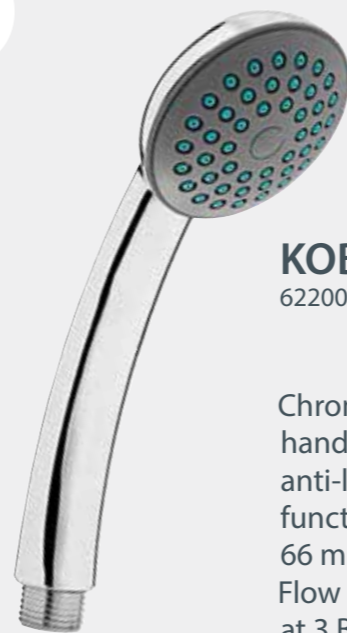

STORM
622019

Chrome-plated handshower with anti-lime function. 5 functions. Diameter 115 mm. Flow rate - 10 l/min at 3 Bar pressure

OCEAN
622051

Chrome-plated handshower with anti-lime function. 3 functions. Diameter 95 mm. Flow rate - 7.3 l/min at 3 Bar pressure

SNOW
622013

Chrome-plated handshower with anti-lime function. 4 functions. Diameter 100 mm. Flow rate - 12 l/min at 3 Bar pressure

AQUA
622030

Chrome-plated handshower with anti-lime function. 5 functions. Diameter 90 mm. Function AQUAPAUSE (possibility of temporary water shutoff). Flow rate - 8.5 l/min at 3 Bar pressure

DELTA
622045

Chrome-plated handshower with anti-lime function. 3 functions. Diameter 70 mm.
Flow rate - 9,2 l/min at 3 Bar pressure

OPTIMA
622003

Chrome-plated handshower with anti-lime function. 8 functions. Diameter 86 mm.
Flow rate - 8 l/min at 3 Bar pressure

KOBRA
622005

Chrome-plated handshower with anti-lime function. 1 function. Diameter 66 mm.
Flow rate - 15 l/min at 3 Bar pressure

FRESH-TOP
622135

Chrome-plated shower head with anti-lime function. 2 functions. Diameter 60 mm.
Flow rate - 16 l/min at 3 Bar pressure