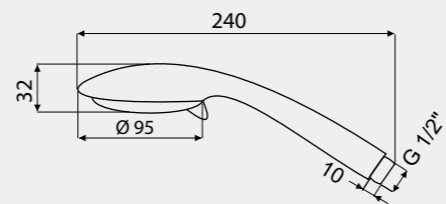

NEW

OXY
622072

Chrome-plated handshower with anti-lime function. 5 functions. Diameter 95 mm. Flow rate - 8.5 l/min or 14 l/min without limiter at 3 Bar pressure

NEW