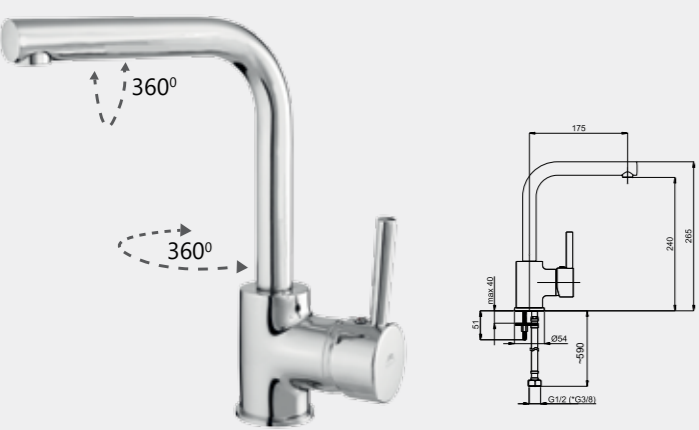

NEW

ULTRA-35
Kitchen faucet
1/2-U35008 | 3/8-U35108