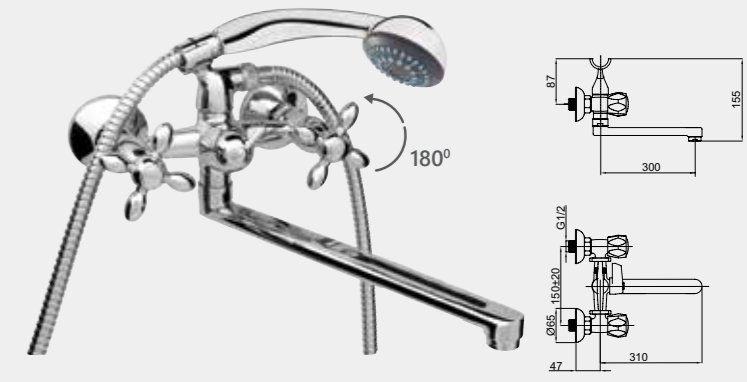

MILANO-1 (K) (C)

Wall bath faucet with handshower
M1CK06 | M1CKL06 (Lux)*