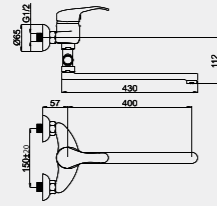

P-12/C STAR (40)

Wall bath faucet with handshower
P22K01

P-12 STAR

Wall bath faucet
P20001

P-11/C STAR

Wall bath faucet with handshower
P11CK01 | P11CL01 (Lux)*

P-12 SHER

Wall bath faucet
P20002

P-12/K STAR

Wall bath faucet with handshower
P20K01 | P20KL01 (Lux)*

P-12/K SHER

Wall bath faucet with handshower
P20K02

*Lux type eccentrics art. 636602, page 167.