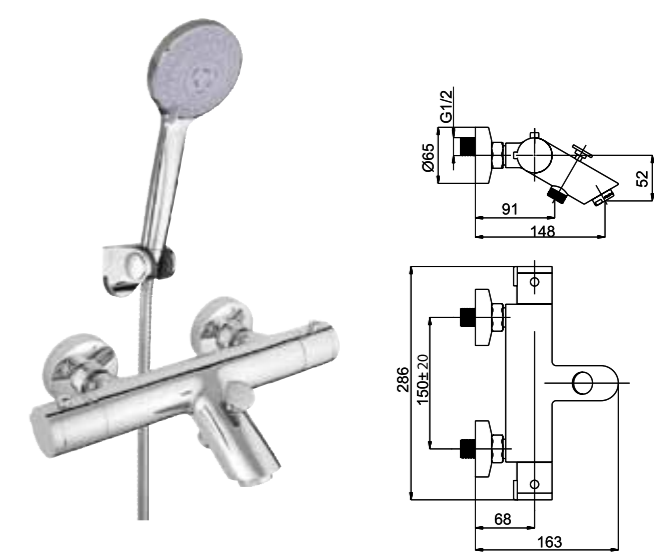

THERMO-10/K
Wall bath faucet with handshower
H10L08 | H10LL08 (Lux)*

NEW