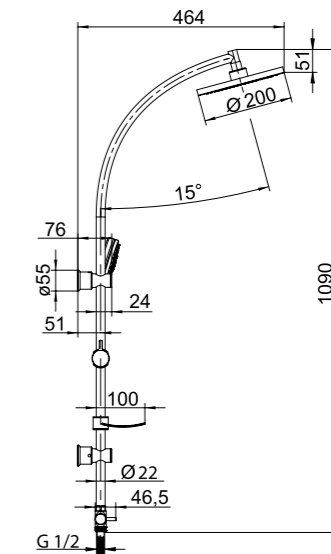

Set:

- Stainless steel shower column STREAM
- Handshower STORM (Ø - 115 mm, 5 functions)
- Shower head STREAM (Ø - 200 mm)
- 150 cm stainless steel shower hose
- Ceramic diverter