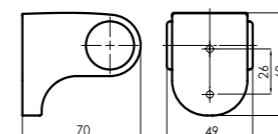

Chrome-plated,
adjustable

DUPLEX
623001