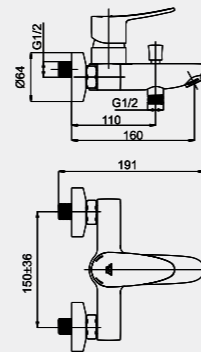

STATIC-10/K

Wall bath faucet with handshower
A10A08N | A10L08N (Lux)*