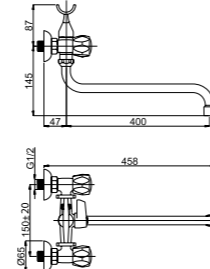

R-1 GLOBO (K-40)

Wall bath faucet with handshower
R14K02