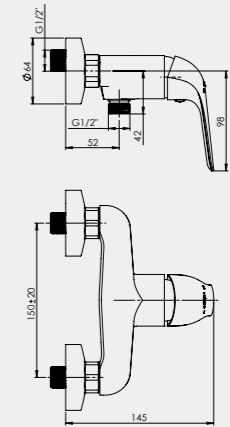

NICA-12
Wall bath faucet
NI20008

NEW