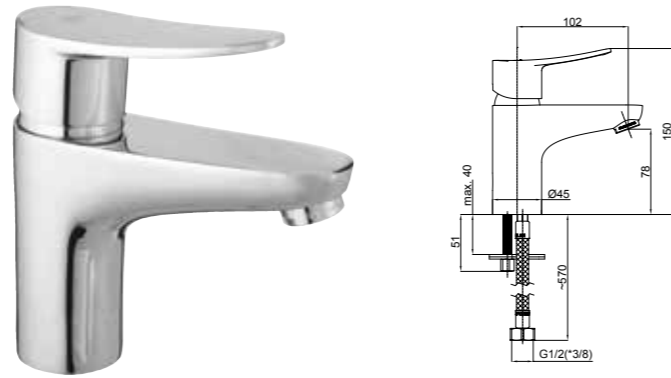

STATIC-33 (S)

Washbasin faucet

1/2-A30S08 | 3/8-A30S108

5 YEARS WARRANTY	100% TESTED	HIGH QUALITY BRASS	LOW NOISE	air+water
FLIESSER 60 cm Germany	NEOPERL Germany	35 CERAMIC		

STATIC-20
Kitchen faucet
1/2-A00008 | 3/8-A00108