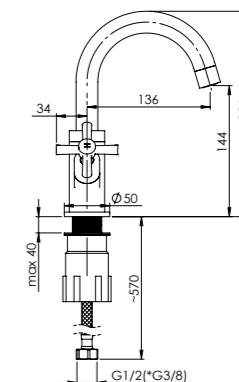

VALENCIA-33 (S)
Washbasin faucet
1/2-VL30H08 | 3/8-VL3H108

NEW