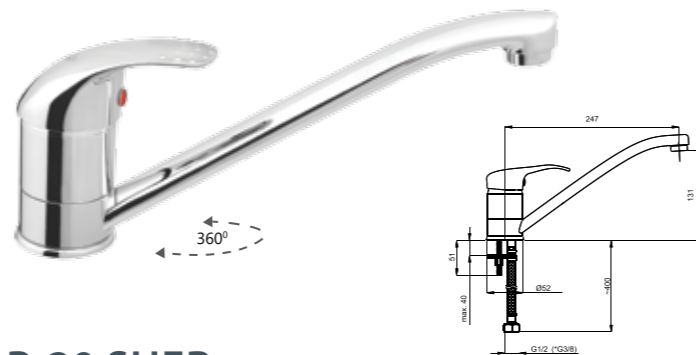

P-20 SHER
Kitchen faucet
1/2-P00002 | 3/8-P00102