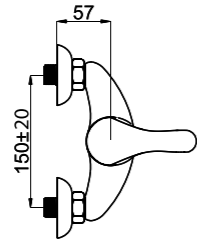

P-12/C STAR (40)

Wall bath faucet with handshower
P22K01

P-12 STAR

Wall bath faucet
P20001

P-11/C STAR

Wall bath faucet with handshower
P11CK01 | P11CL01 (Lux)*

P-12 SHER

Wall bath faucet
P20002

P-12/K STAR

Wall bath faucet with handshower
P20K01 | P20KL01 (Lux)*

P-12/K SHER

Wall bath faucet with handshower
P20K02

*Lux type eccentrics art. 636602, page 167.