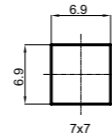

Ceramic cartridge
(with noise reducer)

Valve 1/2" Ø8x24
664001

8x24

**Valve 1/2" CROSS
Ø8x24**
664006

8x24

For Cross handles

Valve 1/2"
CROSS 7x7
664021

Valve 1/2"
CROSS 7x7
664026