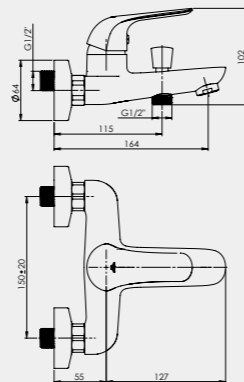

NICA-10/K
Wall bath faucet with handshower
NI10K08

NEW