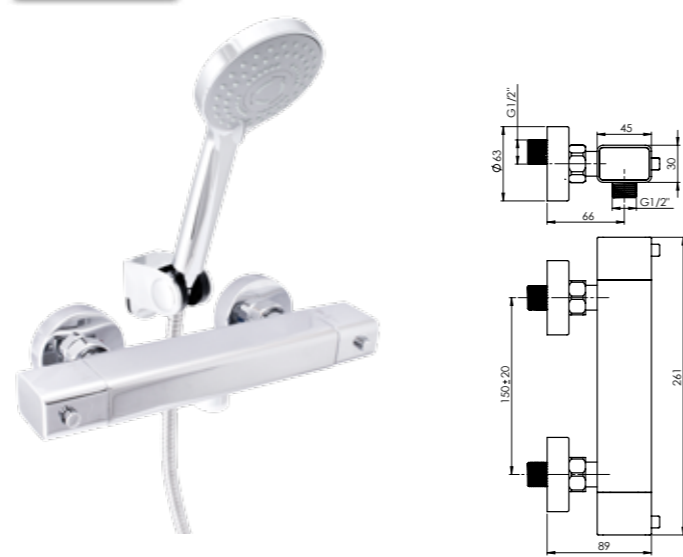

NEW

THERMO-12/K Square
Shower faucet with handshower
H2S0L08 | H2S0LL08 (Lux)*