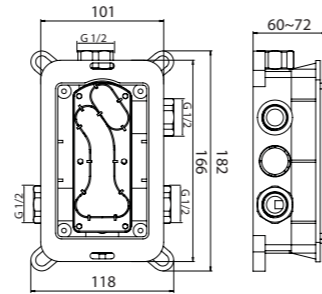

KUBO-2F
Concealed faucet box
PM0014