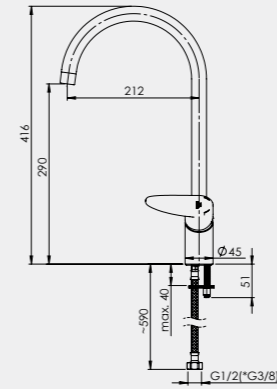

STATIC

STATIC-33 (H)

Kitchen faucet

1/2-A30H08 | 3/8-A30H108