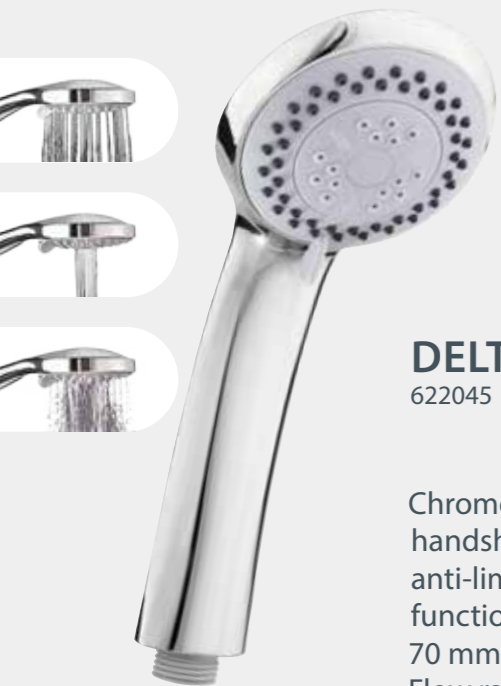

RAIN
622122

Chrome-plated handshower with anti-lime function. 3 functions. Diameter 100 mm. Flow rate - 8.8 l/min, at 3 Bar pressure

SLIM
622B39

Chrome-plated handshower with anti-lime function. 3 functions. Diameter 92 mm. Flow rate -14 l/min, at 3 Bar pressure

STORM
622019

Chrome-plated handshower with anti-lime function. 5 functions. Diameter 115 mm. Flow rate - 10 l/min at 3 Bar pressure

OCEAN
622051

Chrome-plated handshower with anti-lime function. 3 functions. Diameter 95 mm. Flow rate - 7.3 l/min at 3 Bar pressure

SNOW
622013

Chrome-plated handshower with anti-lime function. 4 functions. Diameter 100 mm. Flow rate - 12 l/min at 3 Bar pressure

AQUA
622030

Chrome-plated handshower with anti-lime function. 5 functions. Diameter 90 mm. Function AQUAPAUSE (possibility of temporary water shutoff). Flow rate - 8.5 l/min at 3 Bar pressure

DELTA
622045

Chrome-plated handshower with anti-lime function. 3 functions. Diameter 70 mm.
Flow rate - 9,2 l/min at 3 Bar pressure

OPTIMA
622003

Chrome-plated handshower with anti-lime function. 8 functions. Diameter 86 mm.
Flow rate - 8 l/min at 3 Bar pressure