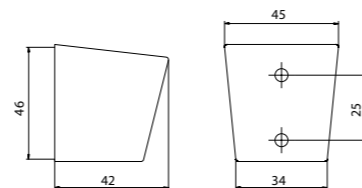

Stainless steel shower
hose, rubber EPDM

**150 cm (S.S.)
Con/M15**
600019

Stainless steel shower hose, rubber
EPDM

Shower holders

GRAND
623005

Chrome-plated,
non-adjustable

RONDO
623002

Chrome-plated,
adjustable