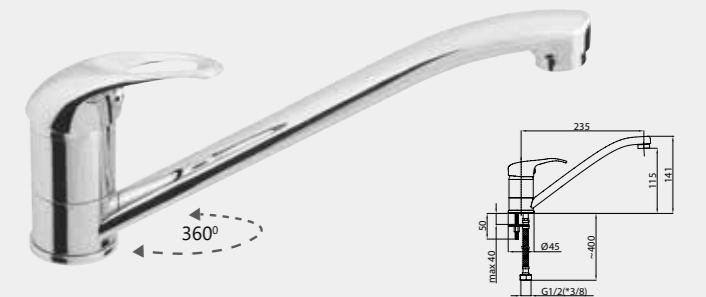

RUBIN CERAMIC

C-8 CROSS

Kitchen faucet
1/2-C8J006 | 3/8-C8J106

Full control – this is what users get from traditional two-handed series with ceramic valves. Convenience, simplicity, reliability.

C-1 CROSS (K)

Wall bath faucet with handshower
C1SK06 | C1SKL06 (Lux)*

C-1 CROSS (C) (K)

Wall bath faucet with handshower
C1CK06 | C1CKL06 (Lux)*

*Lux type eccentrics art. 636602, page 167.

YUTA

Y-33 MARS

Kitchen faucet

1/2-Y30003 | 3/8-Y30103

Y-19 MARS

Washbasin faucet

1/2-Y90003 | 3/8-Y90103

Faucets, which perfectly complement compact interior and makes your small space classy.

Y-20 MARS

Kitchen faucet

1/2-Y00003 | 3/8-Y00103

Y-12/G MARS