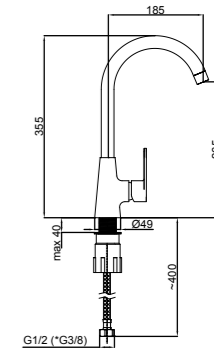

UNO-14

Wall bath faucet
N41001 | N41L01 (Lux)*

*Lux type eccentrics art. 636602, page 167.

VIVA