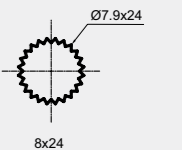

**Valve 1/2" CROSS
Ø8x24**
664006

8x24

For Cross handles