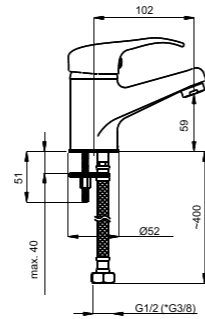

P-18 SHER

Washbasin faucet
1/2-P80002 | 3/8-P80102
Pop up-P80402