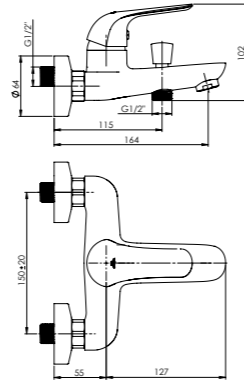

NEW

NICA-10
Wall bath faucet
NI10008

NEW