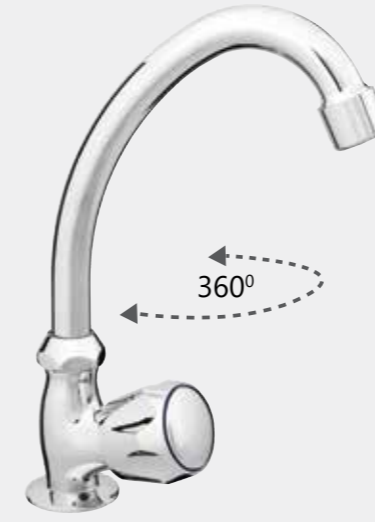

P-12/K SHER

Wall bath faucet with handshower
P20K02

*Lux type eccentrics art. 636602, page 167.

RUBIN

Who has said that habits should change? **RUBIN** series are for those, who enjoy their daily rituals using traditional faucets.