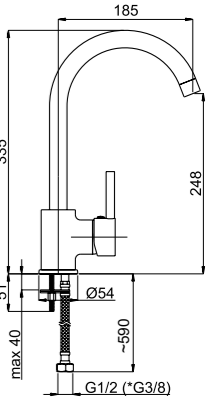

ULTRA-33 (BR)
Kitchen faucet
1/2-U30098 | 3/8-U30198