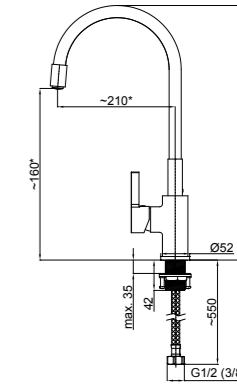

FLEXY-33 (BK)

Kitchen faucet
1/2-FL30068 | 3/8-FL30168

FLEXY-33 (WT)

Kitchen faucet
1/2-FL30078 | 3/8-FL30178

FLEXY-33 (RD)

Kitchen faucet
1/2-FL300R8 | 3/8-FL301R8

FLEXY-33 (GR)

Kitchen faucet
1/2-FL300G8 | 3/8-FL301G8