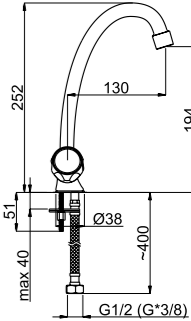

R-9 ECO
Wall faucet for cold water
R93001