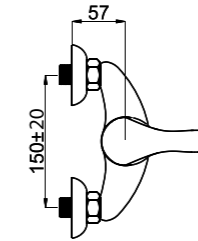

P-12/K STAR

Wall bath faucet with handshower
P20K01 | P20KL01 (Lux)*

P-12/K SHER

Wall bath faucet with handshower
P20K02

*Lux type eccentrics art. 636602, page 167.