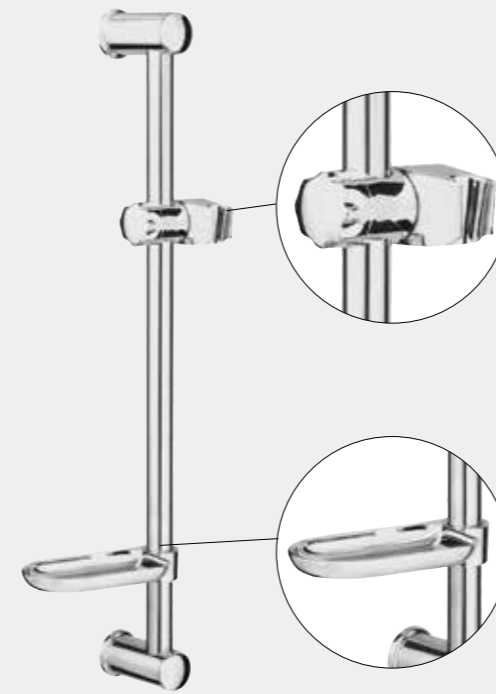

624027

Set:

- Chrome-plated shower rail Ø 25 AMADEO
- Handshower DORA (Ø - 100 mm, 5 functions)
- Silver PVC shower hose 150 cm

ACCORD-AQUA

624025

Set:

- Chrome-plated shower rail Ø 25 ACCORD
- Handshower AQUA (Ø - 90 mm, 5 functions)
- Silver PVC shower hose 150 cm

PRACTIC-FRESH

624023

Set:

- Chrome-plated shower rail Ø 19 PRACTIC
- Handshower FRESH (Ø - 70 mm, 2 functions)
- Stainless steel shower hose 150 cm Con/Imp

VARIANTA-DELTA

624101

Set:

- Chrome-plated shower rail Ø 25 VARIANTA
- handshower DELTA (Ø - 70 mm, 3 functions)
- Stainless steel shower hose 150 cm Con/Imp

NEW

COMO
621115
Metal shower rail Ø 22 mm

NEW

VIKO
621021
Metal shower rail Ø 22 mm

NEW

LAGO
621020
Metal shower rail Ø 18 mm

ACCORD
621001
Metal shower rail Ø 25 mm

BORA
621002
Metal shower rail Ø 25 mm

VARIANTA
621010
Metal shower rail Ø 25 mm

PRACTIC
621009
Metal shower rail Ø 18 mm

Shower tube
621998
Stainless steel shower pipe with handshower, connection 3/4" (can be used with R-5 faucet)

Handshowers