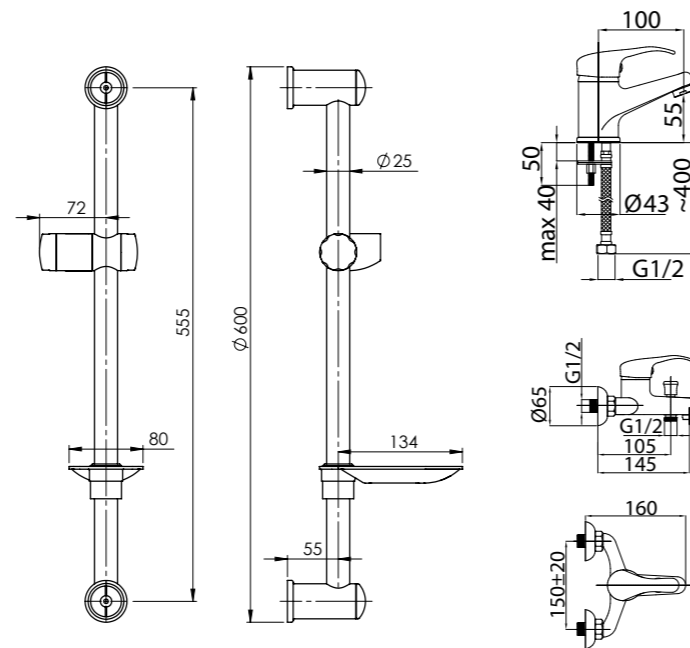

Set OPTIMA-10 + OPTIMA-18 + VARIANTA-DELTA

625105

OPTIMA-10
Wall bath faucet

OPTIMA-18
Washbasin faucet
O80008

VARIANTA-DELTA
Shower set
624101

OPTIMA-10/K
Wall bath faucet
O10K08 | O10KL08 (Lux)*