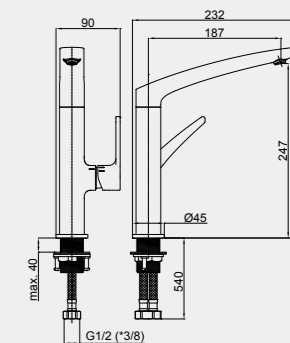

ULTIMA-33
Kitchen faucet
1/2-UL30008 | 3/8-UL30108