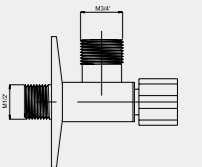

For Cross Handles

Valve 1/2"
CROSS 7x7, 180°
664028

Ceramic Valve

Ball valve 1/2"x1/2"
662011

Completed with decorative plate for faucets

Valve 3/8"
CROSS 7x7
664022

158

Valve 1/2"
CERAMIC CROSS
Ø8x24, 180°
664012

Ceramic Valve

Ball valve 1/2"x3/8"
662021

Completed with decorative plate for faucets

Ball valve 1/2"x3/4"
662012

Completed with decorative plate for faucets

Decorative plate
1/2"
636617

Ceramic valve
1/2"x1/2"
662014