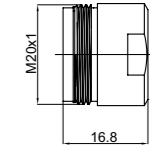

Aerator M20x1
636735

M20x1 male thread