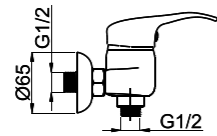

P-12/C STAR (40)

Wall bath faucet with handshower
P22K01

P-12 STAR

Wall bath faucet
P20001

P-11/C STAR

Wall bath faucet with handshower
P11CK01 | P11CL01 (Lux)*

P-12 SHER

Wall bath faucet
P20002

P-12/K STAR

Wall bath faucet with handshower
P20K01 | P20KL01 (Lux)*

P-12/K SHER

Wall bath faucet with handshower
P20K02

*Lux type eccentrics art. 636602, page 167.