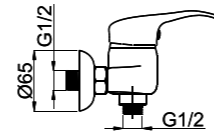

P-12/C STAR (40)

Wall bath faucet with handshower
P22K01

P-12 STAR

Wall bath faucet
P20001