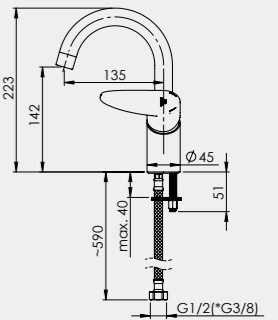

STATIC

STATIC-33 (H)

Kitchen faucet

1/2-A30H08 | 3/8-A30H108

STATIC-33

Kitchen faucet

1/2-A30008 | 3/8-A30108

Geometrically adjusted lines, which provide lightness and ergonomics – this is how **STATIC** series can be defined.