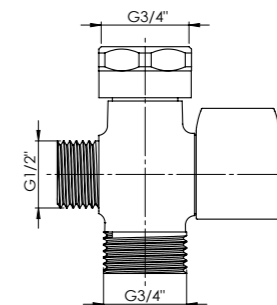

**Diverter 3/4"
(Ceramic)**
636520

Brass, chrome-plated, 3/4"