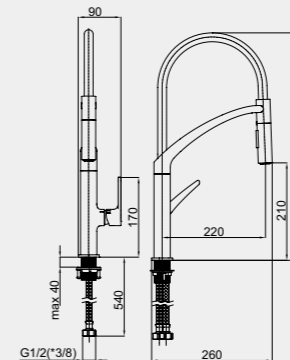

NEW

ULTIMA-50 (WT)
Kitchen faucet
1/2-UL50078 | 3/8-UL50178

Magnetic docking system
spout with two functions
(regular, "rain")