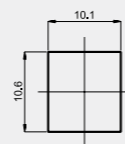

Handle
MEDIC
631015

Metal