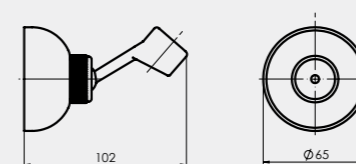

Metal, adjustable