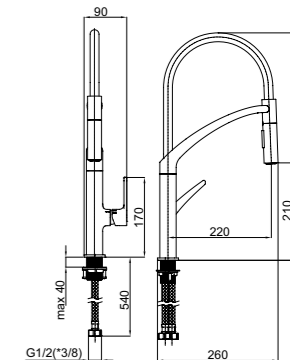

German Design Award

NOMINEE 2015

ULTIMA

NEW

ULTIMA-50 (WT)
Kitchen faucet
1/2-UL50078 | 3/8-UL50178

Magnetic docking system
spout with two functions
(regular, "rain")

ULTIMA-50
Kitchen faucet
1/2-UL50008 | 3/8-UL50108