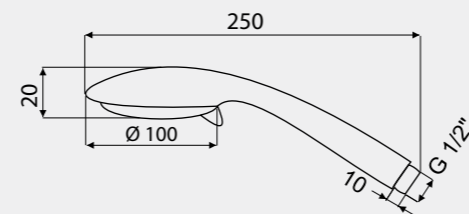

NEW

OKA

622062

Chrome-plated handshower with anti-lime function. 1 function. Diameter 80 mm. Flow rate - 10.5 l/min at 3 Bar pressure

NEW

RINO

622064

Chrome-plated handshower with anti-lime function. 1 function. Diameter 100 mm. Flow rate - 11 l/min at 3 Bar pressure