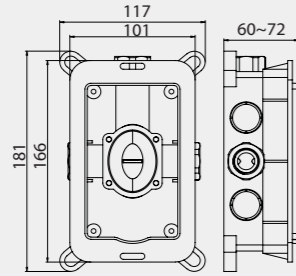

KUBO-1F
Concealed faucet box
PM0013