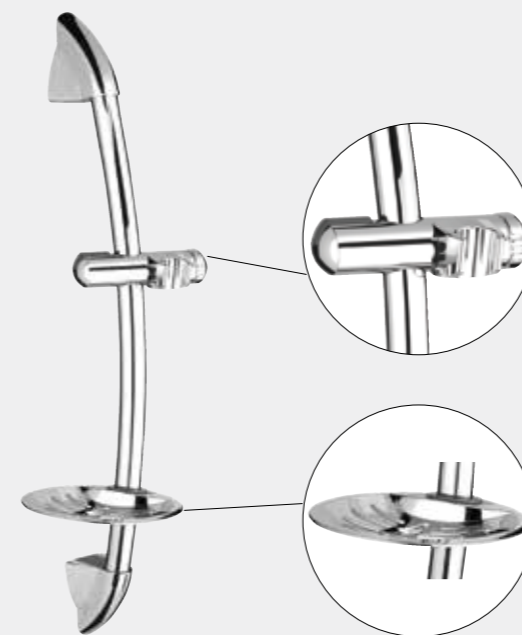

624027

Set:

- Chrome-plated shower rail Ø 25 AMADEO
- Handshower DORA (Ø - 100 mm, 5 functions)
- Silver PVC shower hose 150 cm

ACCORD-AQUA

624025

Set:

- Chrome-plated shower rail Ø 25 ACCORD
- Handshower AQUA (Ø - 90 mm, 5 functions)
- Silver PVC shower hose 150 cm

PRACTIC-FRESH

624023

Set:

- Chrome-plated shower rail Ø 19 PRACTIC
- Handshower FRESH (Ø - 70 mm, 2 functions)
- Stainless steel shower hose 150 cm Con/Imp

VARIANTA-DELTA

624101

Set:

- Chrome-plated shower rail Ø 25 VARIANTA
- handshower DELTA (Ø - 70 mm, 3 functions)
- Stainless steel shower hose 150 cm Con/Imp

NEW

COMO
621115
Metal shower rail Ø 22 mm

NEW

VIKO
621021
Metal shower rail Ø 22 mm

NEW

LAGO
621020
Metal shower rail Ø 18 mm

ACCORD
621001
Metal shower rail Ø 25 mm

BORA
621002
Metal shower rail Ø 25 mm

VARIANTA
621010
Metal shower rail Ø 25 mm

PRACTIC
621009
Metal shower rail Ø 18 mm

Shower tube
621998
Stainless steel shower pipe with handshower, connection 3/4" (can be used with R-5 faucet)

Handshowers