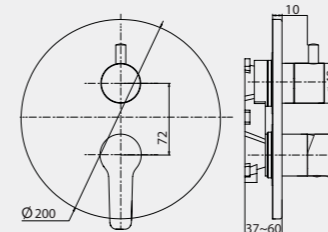

KUBO
Concealed
faucet

The construction of concealed faucets is installed into the wall. That is why such faucet does not require much space in your bathroom. The minimum number of external parts do not bind and provide flexibility to the process of bathroom interior arrangement. Delicate, comfortable, reliable.