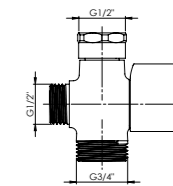

**Diverter 1/2"
(Ceramic)**
636507

Brass, chrome-
plated, 1/2"