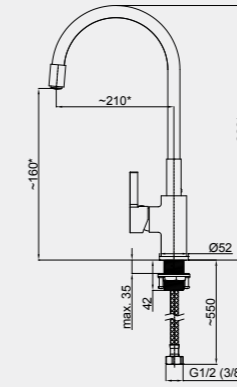

FLEXY-33 (BK)

Kitchen faucet
1/2-FL30068 | 3/8-FL30168