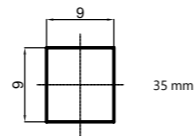

Ceramic cartridge
(with noise reducer)

Cartridge 35 mm
634004