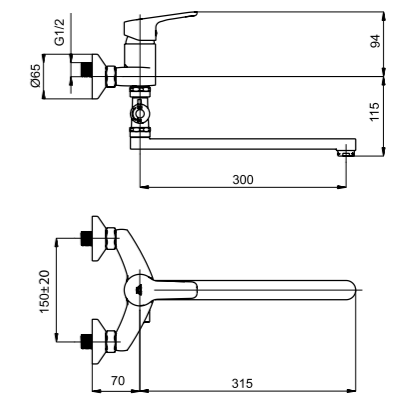

UNO + VARIANTA-DELTA SET

625002

UNO-12/C

Wall bath faucet
N2CD01

UNO-18

Washbasin faucet
N80001

VARIANTA-DELTA

Shower set
624101

UNO-12/C

Wall bath faucet with handshower
N2CD01 | N2CL01 (Lux)*