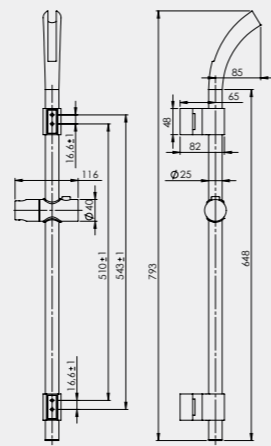

NEW

1. 2.

AMADEO

624027

Set:

- Chrome-plated shower rail Ø 25 AMADEO
- Handshower DORA (Ø - 100 mm, 5 functions)
- Silver PVC shower hose 150 cm

ACCORD-AQUA

624025

Set:

- Chrome-plated shower rail Ø 25 ACCORD
- Handshower AQUA (Ø - 90 mm, 5 functions)
- Silver PVC shower hose 150 cm

PRACTIC-FRESH

624023

Set:

- Chrome-plated shower rail Ø 19 PRACTIC
- Handshower FRESH (Ø - 70 mm, 2 functions)
- Stainless steel shower hose 150 cm Con/Imp

VARIANTA-DELTA

624101

Set:

- Chrome-plated shower rail Ø 25 VARIANTA
- handshower DELTA (Ø - 70 mm, 3 functions)
- Stainless steel shower hose 150 cm Con/Imp