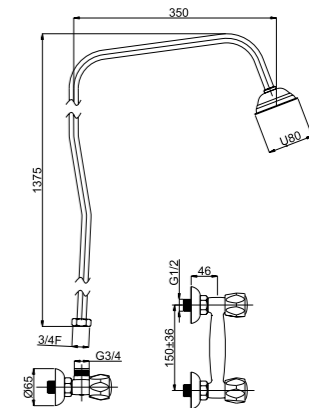

R-5 GLOBO

Shower faucet R-5 with shower tube
R50062 | R50L62 (Lux)*

*Lux type eccentrics art. 636602, page 167.