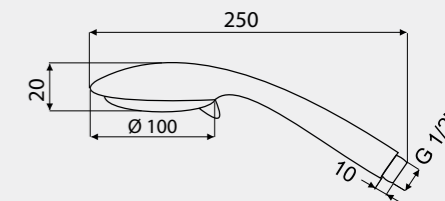

SOLO
622066

Chrome-plated handshower with anti-lime function. 1 function. Diameter 100 mm. Flow rate - 11 l/min at 3 Bar pressure