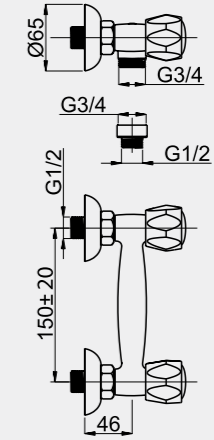

R-5/K GLOBO

Wall bath faucet with handshower
R50K01 | R50KL01 (Lux)*