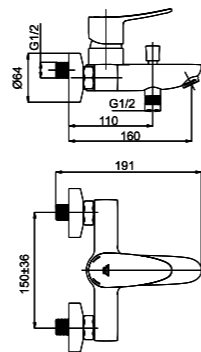

STATIC-10

Wall bath faucet
A10008 | A100L08 (Lux)*