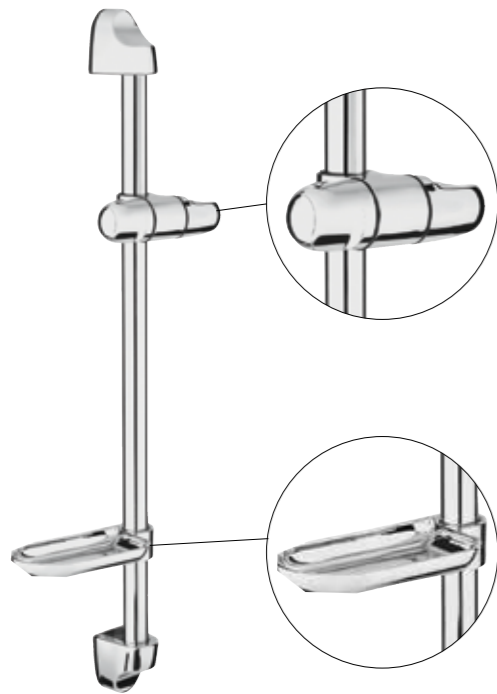

RIVER

624125

Set:

- Stainless steel shower column RIVER
- Handshower AIRFORCE (Ø - 100 mm, 3 functions)
- Shower head RIVER (Ø - 250 mm)
- 150 cm stainless steel shower hose
- Ceramic diverter

NEW

1. 2.

AMADEO

PRACTIC-FRESH

624023

Set:

- Chrome-plated shower rail Ø 19 PRACTIC
- Handshower FRESH (Ø - 70 mm, 2 functions)
- Stainless steel shower hose 150 cm Con/Imp

VARIANTA-DELTA

624101

Set:

- Chrome-plated shower rail Ø 25 VARIANTA
- handshower DELTA (Ø - 70 mm, 3 functions)
- Stainless steel shower hose 150 cm Con/Imp

NEW

COMO
621115
Metal shower rail Ø 22 mm

NEW

VIKO
621021
Metal shower rail Ø 22 mm

NEW

LAGO
621020
Metal shower rail Ø 18 mm

ACCORD
621001
Metal shower rail Ø 25 mm

BORA
621002
Metal shower rail Ø 25 mm

VARIANTA
621010
Metal shower rail Ø 25 mm

PRACTIC
621009
Metal shower rail Ø 18 mm

Shower tube
621998
Stainless steel shower pipe with handshower, connection 3/4" (can be used with R-5 faucet)

Handshowers