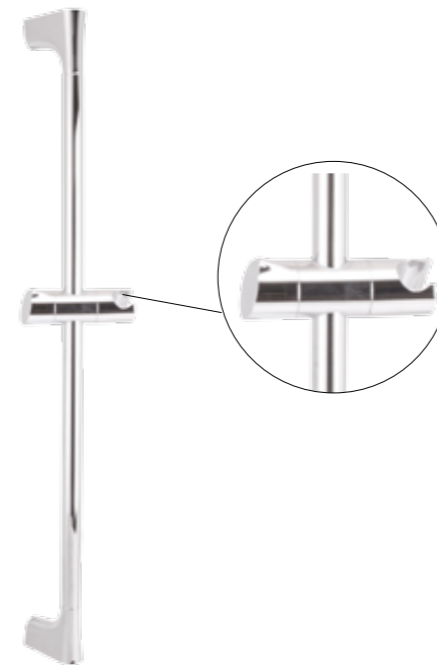

VIKO
621021
Metal shower rail Ø 22 mm

NEW