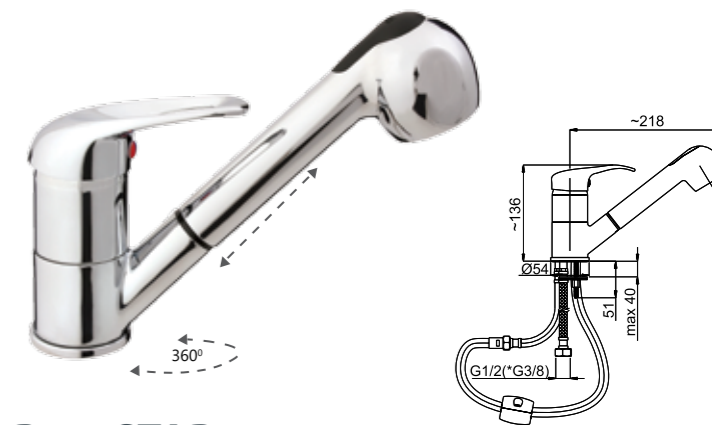

*Lux type eccentrics art. 636602, page 167.

P-20 STAR (BK)
Kitchen faucet
1/2-P00061 | 3/8-P00161

P-20 SHER
Kitchen faucet
1/2-P00002 | 3/8-P00102

P-20 STAR
Kitchen faucet
1/2-P00001 | 3/8-P00101

P-21 STAR
Kitchen faucet
1/2-P21001 | 3/8-P21101