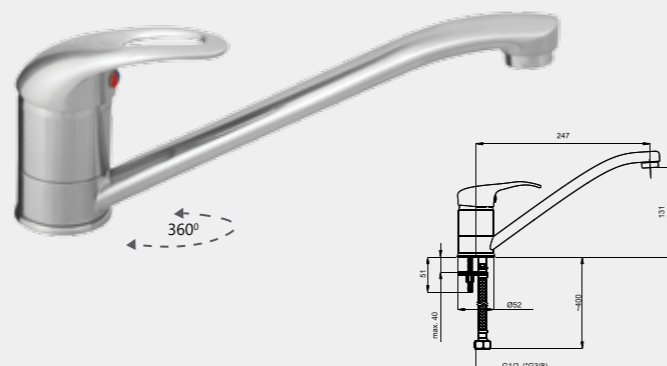

P-20 MARS (ST)
Kitchen faucet
1/2-P00053 | 3/8-P00153