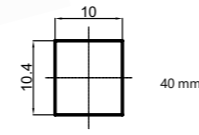

**Cartridge 40 mm
CITEC-RUBINETA
ECO**
634031

Ceramic cartridge
(with noise reducer)