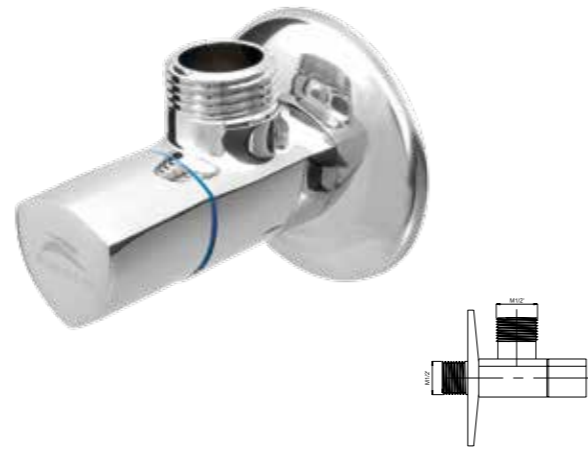

For Cross Handles

Valve 1/2"
CROSS 7x7, 180°
664028

Ceramic Valve

Ball valve 1/2"x1/2"
662011

Completed with decorative plate for faucets

Valve 3/8"
CROSS 7x7
664022

158

Valve 1/2"
CERAMIC CROSS
Ø8x24, 180°
664012

Ceramic Valve

Ball valve 1/2"x3/8"
662021

Completed with decorative plate for faucets

Ball valve 1/2"x3/4"
662012

Completed with decorative plate for faucets

Decorative plate
1/2"
636617

Ceramic valve
1/2"x1/2"
662014

Completed with decorative plate for faucets

Ball valve 1/2"x1/2"
Nickel
662015

Completed with decorative plate for faucets or WC connection

Three ball valve
1/2"x1/2"x3/4"
662001

For washing machine, chrome plated

Ceramic valve
1/2"x3/8"
662017
160

Completed with decorative plate for faucets

Ball valve 1/2"x3/8"
Nickel
662020

Completed with decorative plate for faucets or WC connection

Ball valve 1/2"x3/4"
Nickel
662016