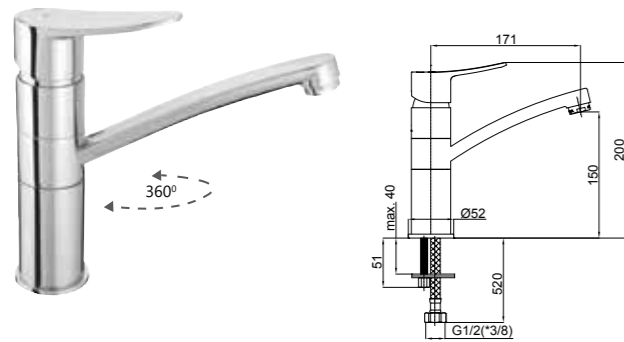

STATIC-18
Washbasin faucet
1/2-A80008 | 3/8-A80108
Pop up A80408

**SET STATIC &
ACCORD-AQUA-PVC**
625003

STATIC-10
Wall bath faucet
A10008

STATIC-18
Washbasin faucet
A80008

ACCORD-AQUA
Shower set
624025