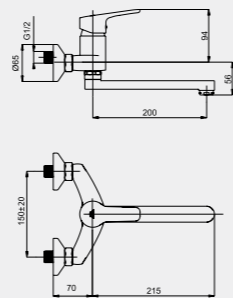

UNO-12/K

Wall bath faucet with handshower
N20D01 | N20L01 (Lux)*