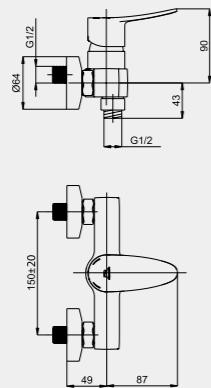

STATIC-12

Shower faucet
A20008 | A200L08 (Lux)*