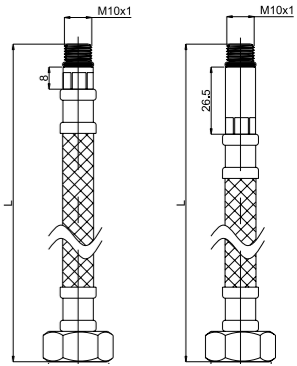

Length (pair)
617040	40 cm
617045	45 cm
617050	50 cm
617060	60 cm
617070	70 cm
617080	80 cm
617090	90 cm
617100	100 cm
617120	120 cm
617150	150 cm