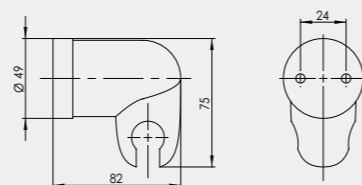

Stainless steel shower
hose, rubber EPDM

**150 cm (S.S.)
Con/M15**
600019

Stainless steel shower hose, rubber
EPDM

Shower holders

GRAND
623005

Chrome-plated,
non-adjustable

RONDO
623002

Chrome-plated,
adjustable