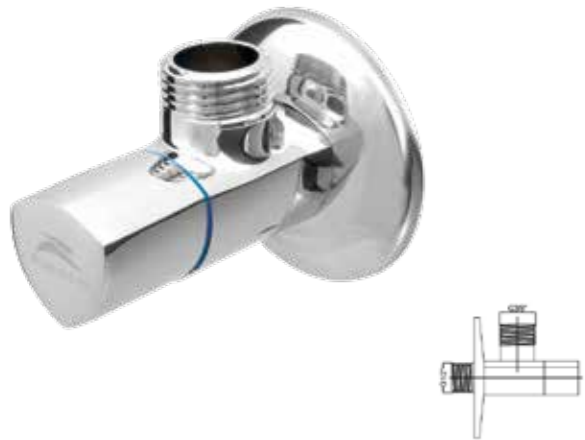

Ceramic Valve

Ball valve 1/2"x3/8"
662021

Completed with decorative plate for faucets

Ball valve 1/2"x3/4"
662012

Completed with decorative plate for faucets

Decorative plate
1/2"
636617

Ceramic valve
1/2"x1/2"
662014

Completed with decorative plate for faucets

Ball valve 1/2"x1/2"
Nickel
662015

Completed with decorative plate for faucets or WC connection

Three ball valve
1/2"x1/2"x3/4"
662001

For washing machine, chrome plated

Ceramic valve
1/2"x3/8"
662017
160

Completed with decorative plate for faucets

Ball valve 1/2"x3/8"
Nickel
662020

Completed with decorative plate for faucets or WC connection

Ball valve 1/2"x3/4"
Nickel
662016