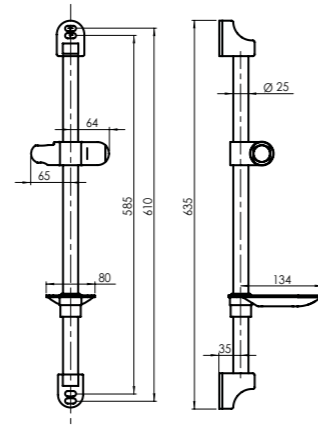

LAGO
621020
Metal shower rail Ø 18 mm

BORA
621002
Metal shower rail Ø 25 mm