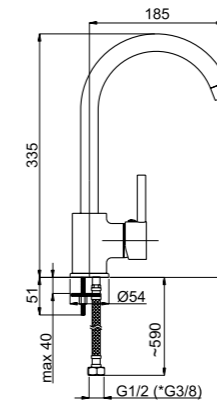

ULTRA-33 (ST)
Kitchen faucet
1/2-U30058 | 3/8-U30158