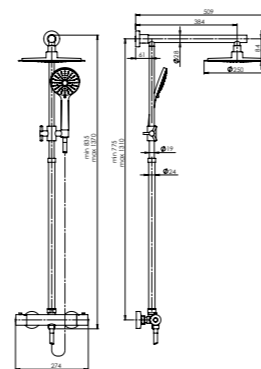

Set:

- Stainless steel shower column ETNA
- Faucet THERMO-15
- Handshower DORA (Ø - 110 mm, 5 functions)
- Shower head ETNA (Ø - 250 mm)
- 150 cm stainless steel shower hose
- Ceramic diverter

ETNA + ULTRA-15/D

625029

Set:

- Stainless steel shower column ETNA
- Faucet ULTRA-15/D
- Handshower DORA (Ø - 110 mm, 5 functions)
- Shower head ETNA (Ø - 250 mm)
- 150 cm stainless steel shower hose
- Ceramic diverter