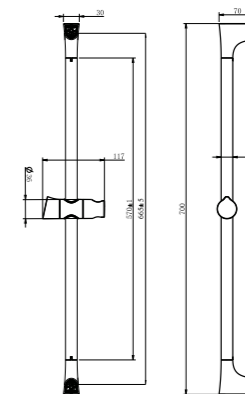

VIKO
621021
Metal shower rail Ø 22 mm

NEW