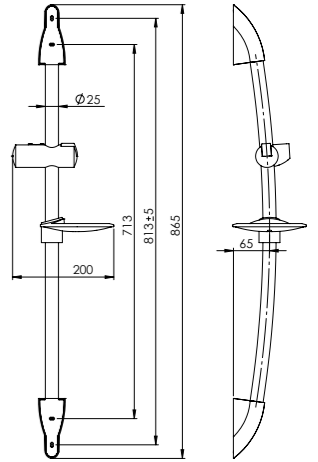

RIVER

624125

Set:

- Stainless steel shower column RIVER
- Handshower AIRFORCE (Ø - 100 mm, 3 functions)
- Shower head RIVER (Ø - 250 mm)
- 150 cm stainless steel shower hose
- Ceramic diverter

NEW

1. 2.

AMADEO

624027

Set:

- Chrome-plated shower rail Ø 25 AMADEO
- Handshower DORA (Ø - 100 mm, 5 functions)
- Silver PVC shower hose 150 cm

ACCORD-AQUA

624025

Set:

- Chrome-plated shower rail Ø 25 ACCORD
- Handshower AQUA (Ø - 90 mm, 5 functions)
- Silver PVC shower hose 150 cm

PRACTIC-FRESH

624023

Set:

- Chrome-plated shower rail Ø 19 PRACTIC
- Handshower FRESH (Ø - 70 mm, 2 functions)
- Stainless steel shower hose 150 cm Con/Imp

VARIANTA-DELTA

624101

Set:

- Chrome-plated shower rail Ø 25 VARIANTA
- handshower DELTA (Ø - 70 mm, 3 functions)
- Stainless steel shower hose 150 cm Con/Imp