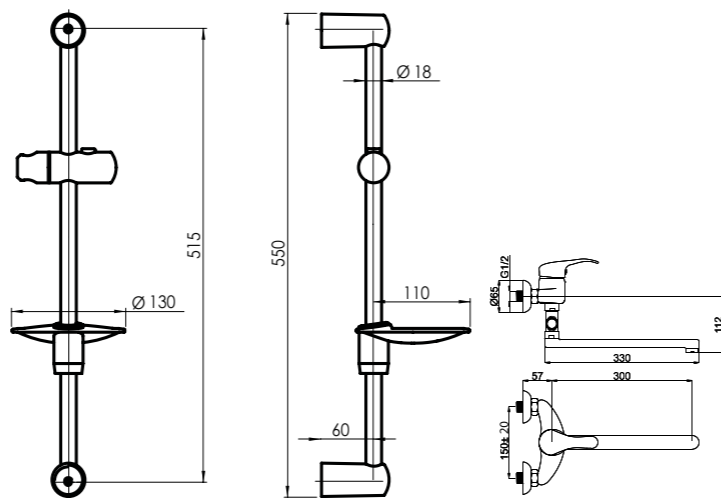

PRINCE + PRACTIC-FRESH SET

625001

P-12/C

Wall bath faucet
P2CK01

PRACTIC-FRESH

Shower set
624023

P-12/S STAR

Wall bath faucet with handshower
P2SK01