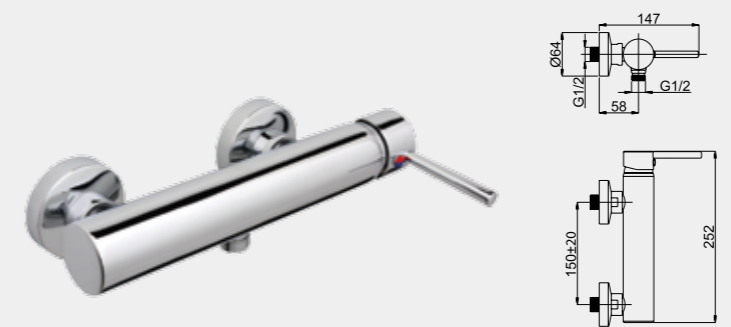

ULTRA-33 (ST)
Kitchen faucet
1/2-U30058 | 3/8-U30158

ULTRA-33 (BK)
Kitchen faucet
1/2-U30068 | 3/8-U30168

NEW

ULTRA-35
Kitchen faucet
1/2-U35008 | 3/8-U35108

ULTRA-18
Washbasin faucet
1/2-U80008 | 3/8-U80108