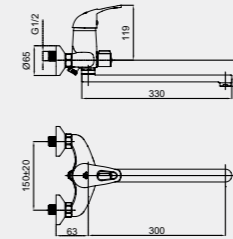

P-11/C STAR

Wall bath faucet with handshower
P11CK01 | P11CL01 (Lux)*