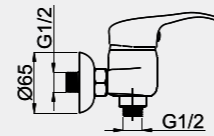

P-12 SHER

Wall bath faucet
P20002