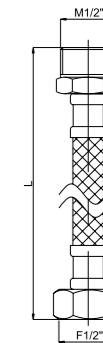

Length
611020	20 cm
611030	30 cm
611040	40 cm
611050	50 cm
611060	60 cm
611070	70 cm
611080	80 cm
611090	90 cm
611100	100 cm
611120	120 cm
611150	150 cm
611180	180 cm
611200	200 cm
611250	250 cm
611300	300 cm